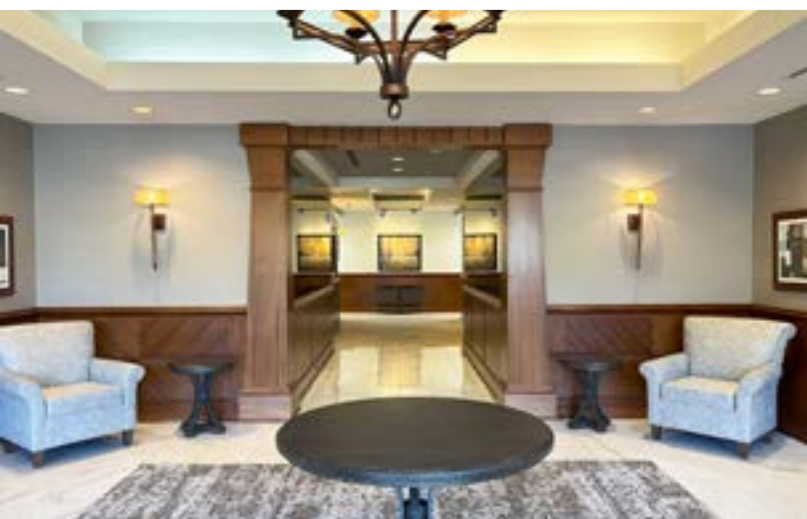

PHOTOS

7780 BRIER CREEK
PARKWAY, SUITE 320
RALEIGH, NC 27617

Karah Jennings McConnell
kjennings@lee-associates.com
O: 919.576.2502
C: 919.817.0705

Moss Withers, SIOR, MBA
mwithers@lee-associates.com
O: 919.576.2501

**LEE &
ASSOCIATES**
COMMERCIAL REAL ESTATE SERVICES
RALEIGH • DURHAM • WILMINGTON