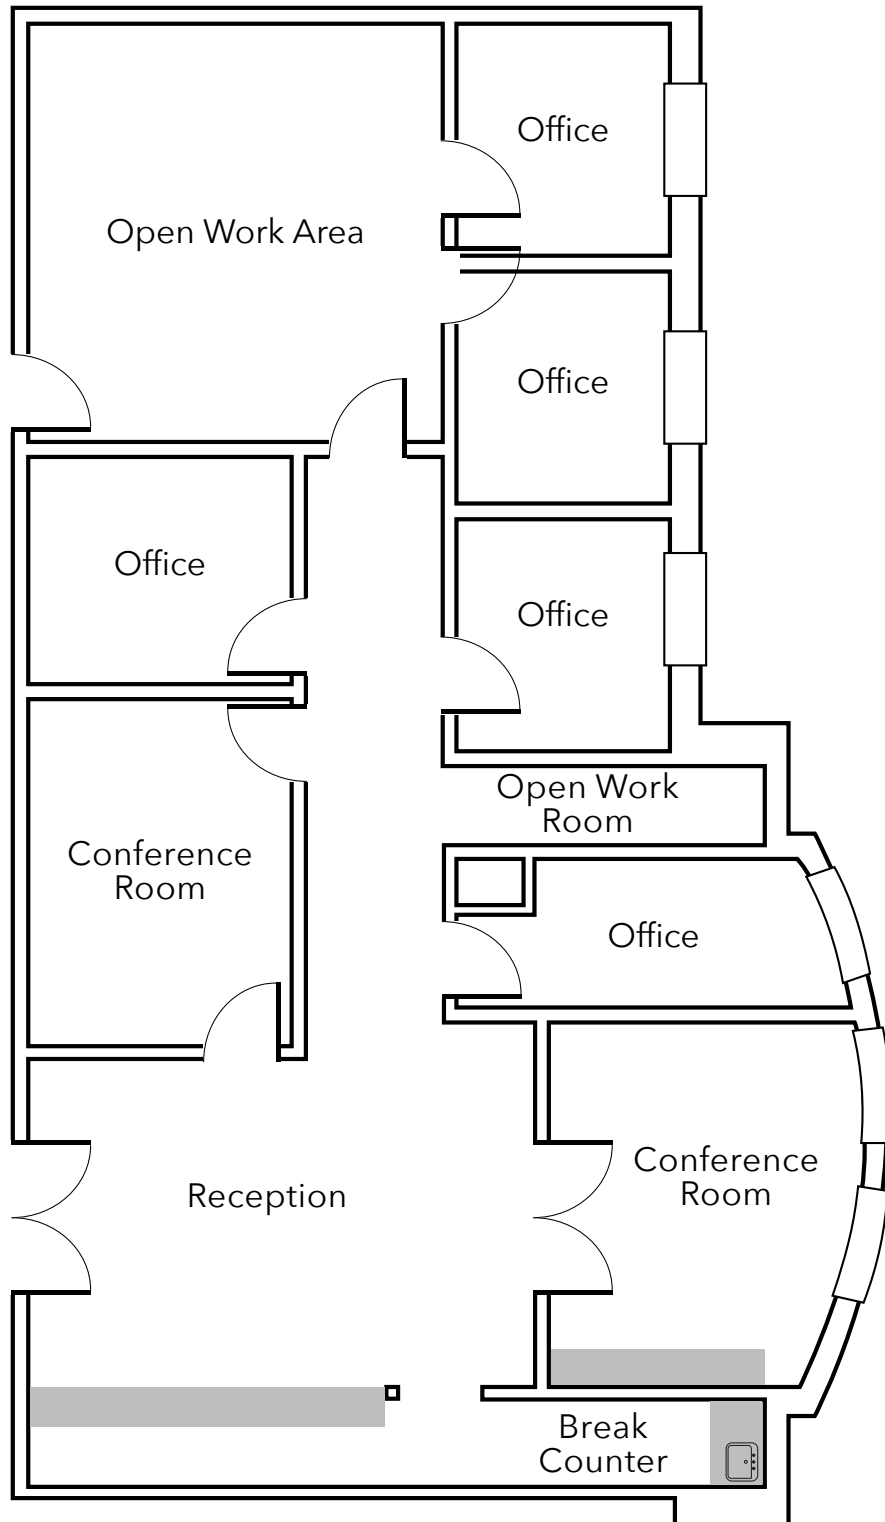

FLOOR PLAN

7780 BRIER CREEK
PARKWAY, SUITE 320
RALEIGH, NC 27617