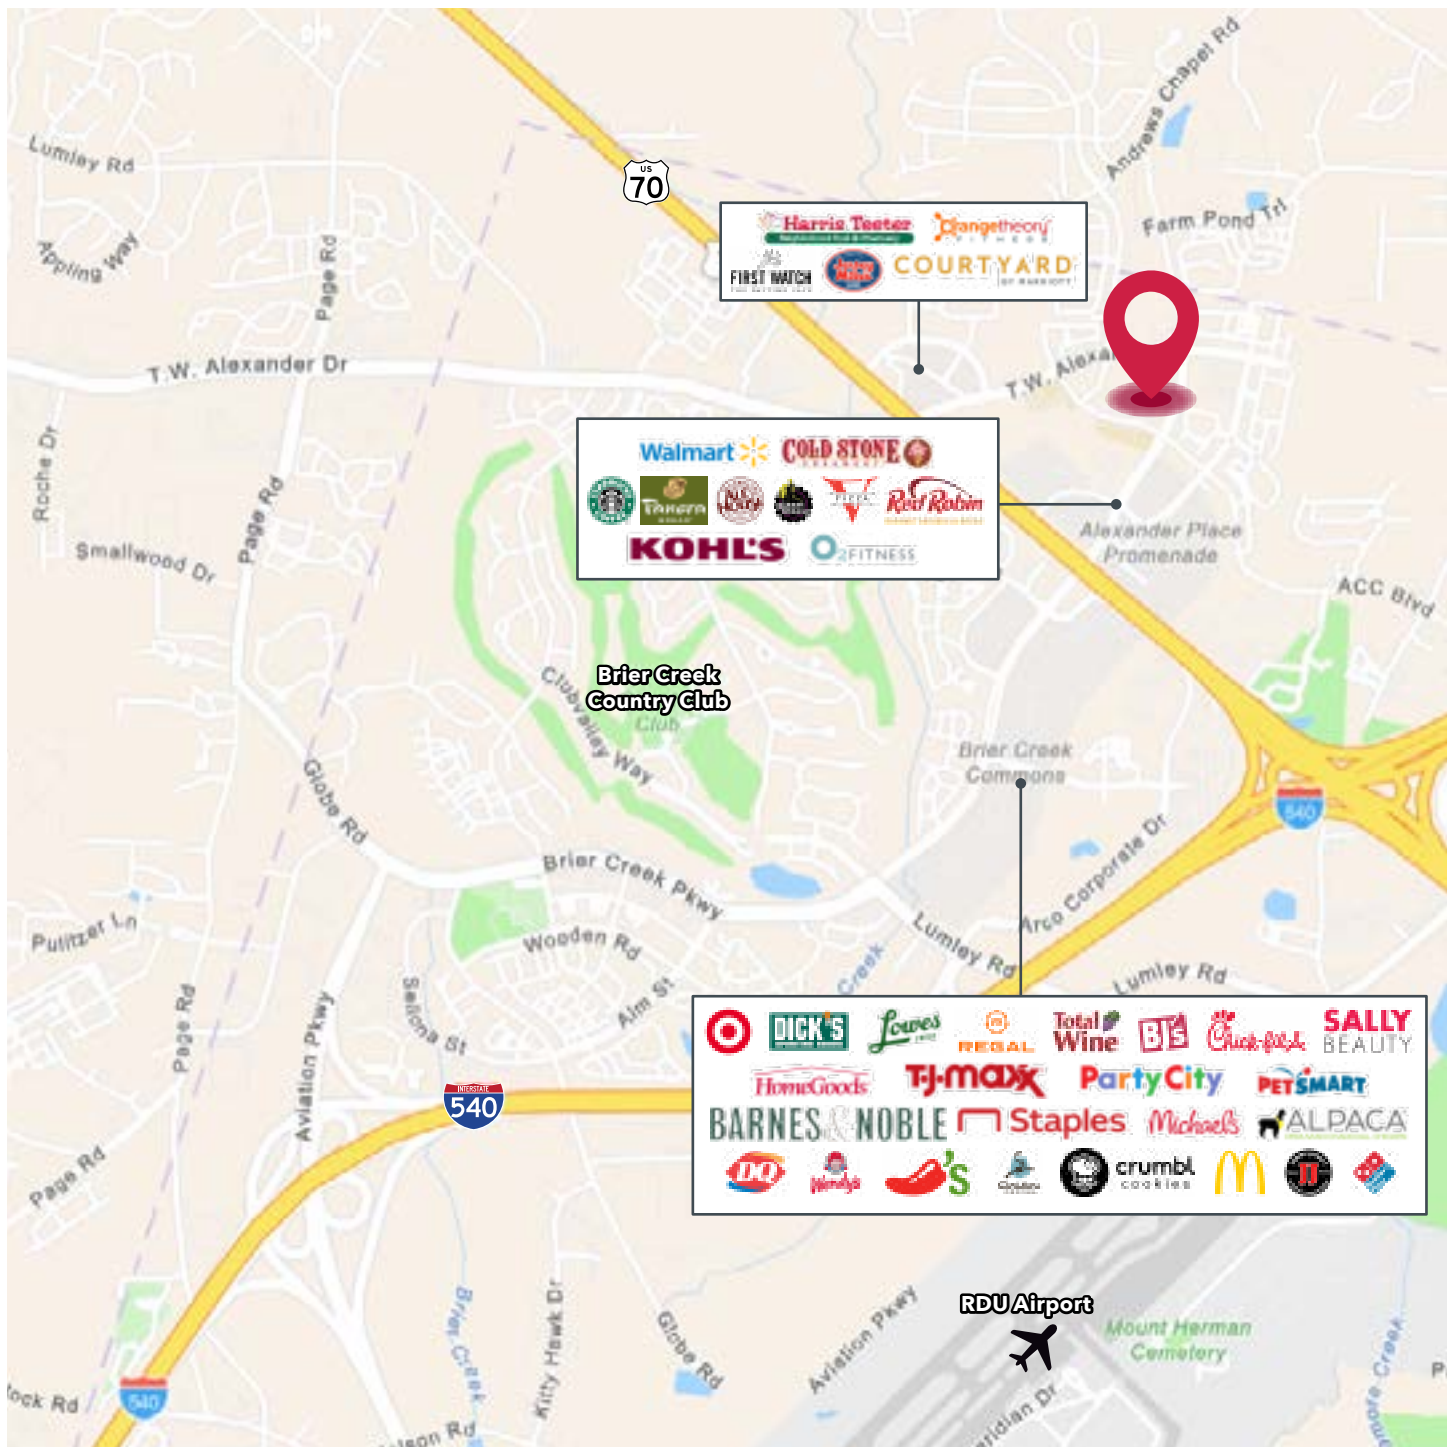

AREA AMENITIES

7780 BRIER CREEK
PARKWAY, SUITE 320
RALEIGH, NC 27617

Karah Jennings McConnell
kjennings@lee-associates.com
O: 919.576.2502
C: 919.817.0705

Moss Withers, SIOR, MBA
mwithers@lee-associates.com
O: 919.576.2501

LEE & ASSOCIATES
COMMERCIAL REAL ESTATE SERVICES
RALEIGH • DURHAM • WILMINGTON