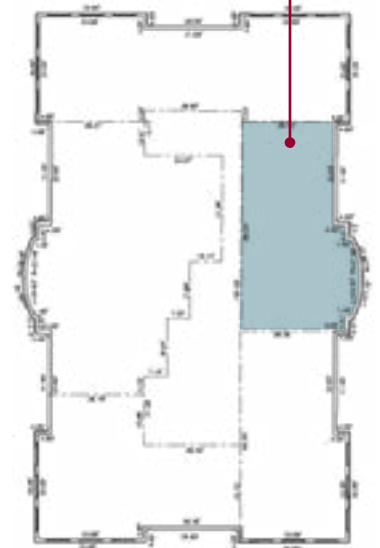

Suite 320
2,574 RSF