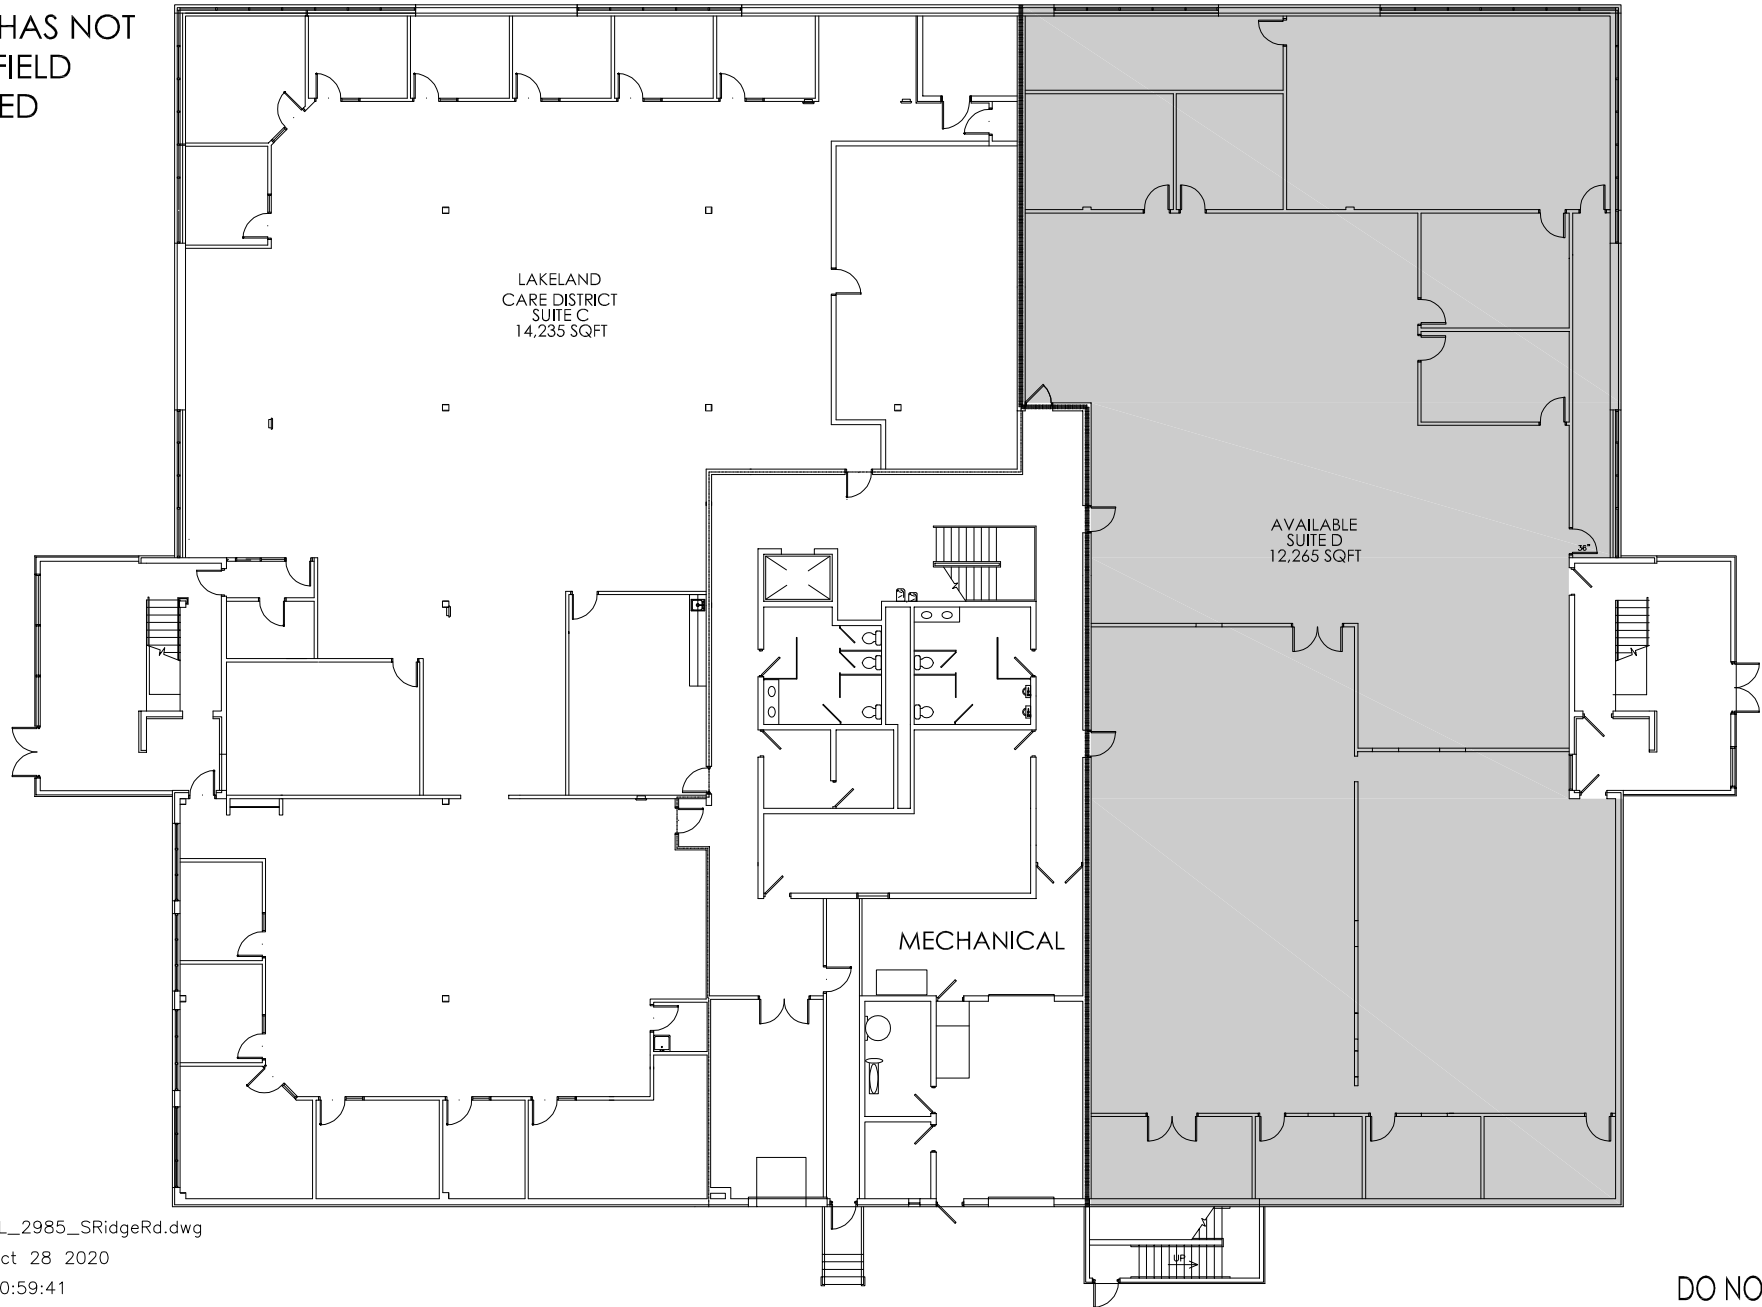

PLAN HAS NOT
BEEN FIELD
VERIFIED

File: LL_2985_SRidgeRd.dwg
Date: Oct 28 2020
Time: 10:59:41

DO NOT SCALE

34975 W. Twelve Mile Road
Farmington Hills, MI 48331
Phone: 248.324.2000 Fax: 248.324.9238
Web: www.friedmanrealestate.com

2985 S RIDGE RD

ASHWAUBENON, WISCONSIN

LOWER LEVEL

248-324-2000