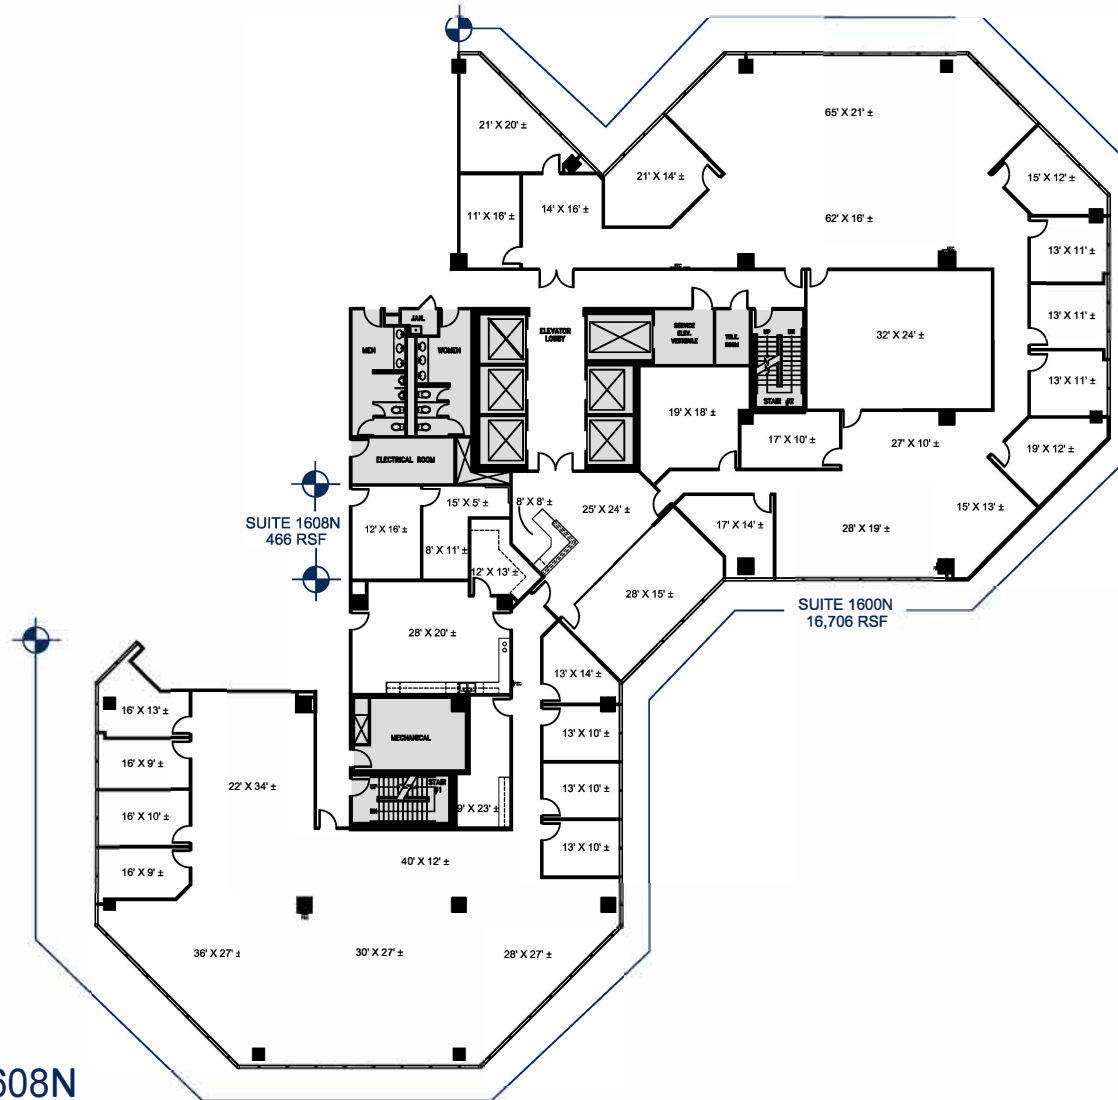

URBAN TOWERS

222 W LAS COLINAS BLVD.
IRVING, TX 75038

URBAN TOWERS

SUITES 1600N + 1608N
17,172 TOTAL RSF