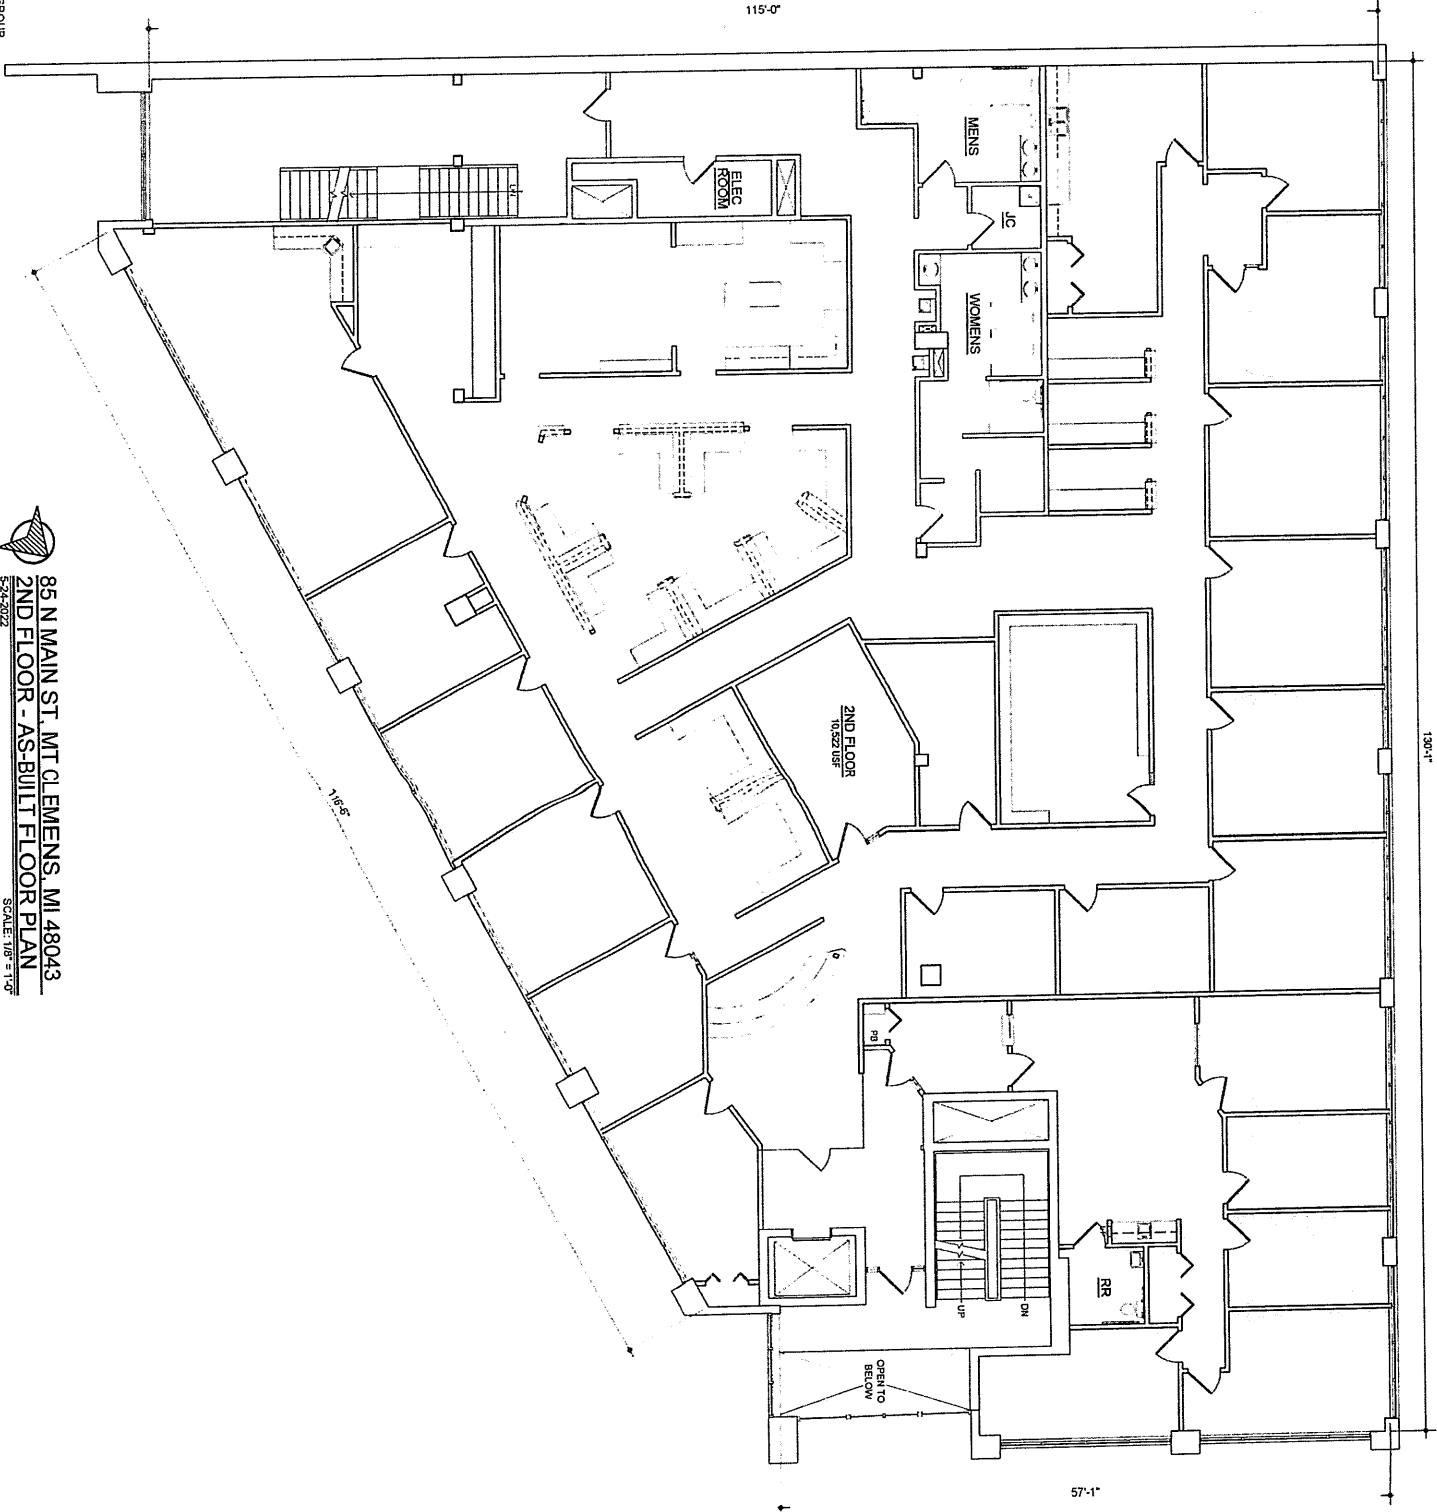

85 N MAIN ST. MT CLEMENS, MI 48043  
1ST FLOOR - AS-BUILT FLOOR PLAN  
SCALE: 1/8" = 1'-0"  
5/24/2022  
NORTH

85 N MAIN ST. MT CLEMENS, MI 48043  
2ND FLOOR - AS-BUILT FLOOR PLAN  
5/24/2022  
SCALE: 1/8" = 1'-0"  
NORTH

115'-0"

57'-1"

130'-1"

PREPARED BY METRO CAD GROUP

85 N MAIN ST. MT. CLEMENS, MI 48043  
3RD FLOOR - AS-BUILT FLOOR PLAN  
5-24-2022  
SCALE: 1/8" = 1'-0"