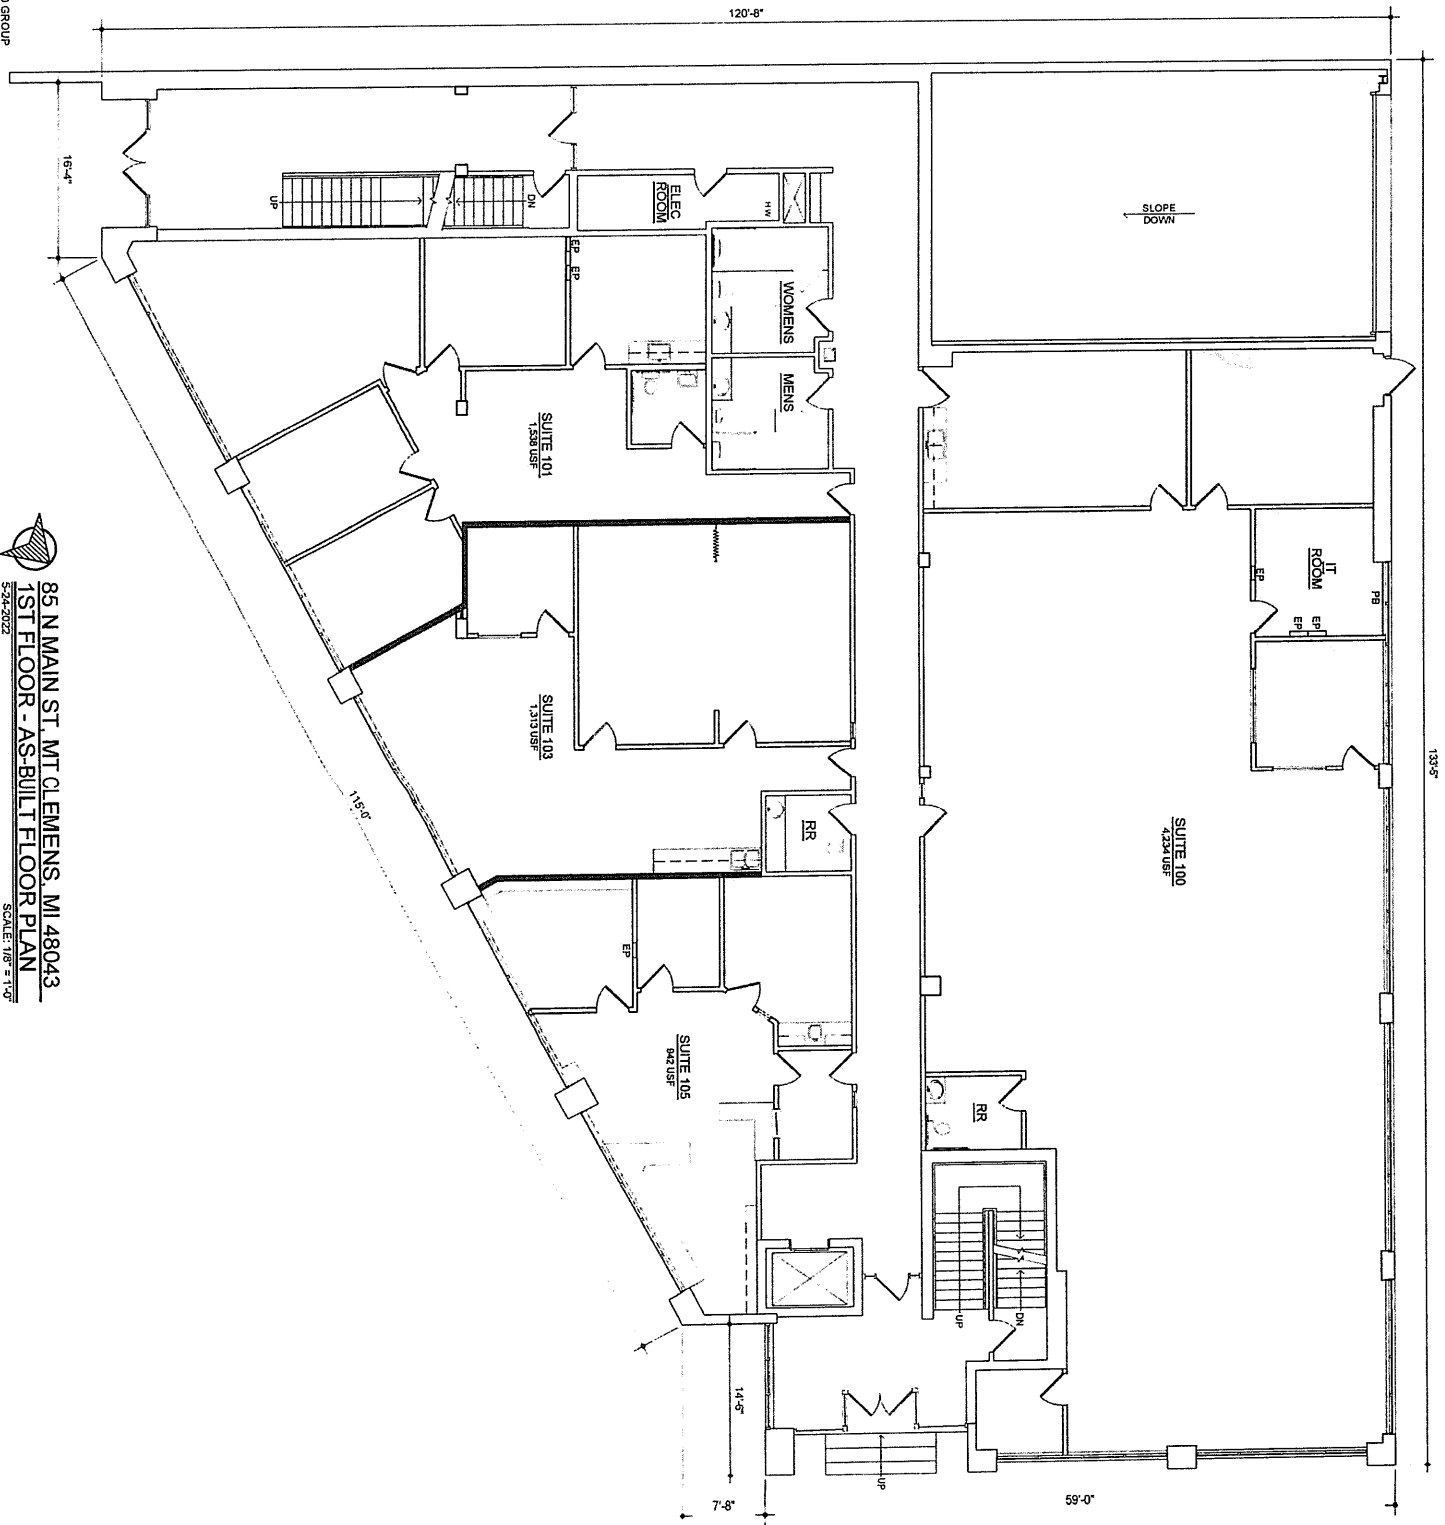

85 N MAIN ST. MT CLEMENS, MI 48043  
1ST FLOOR - AS-BUILT FLOOR PLAN  
SCALE: 1/8" = 1'-0"  
5/24/2022  
NORTH

85 N MAIN ST. MT CLEMENS, MI 48043  
2ND FLOOR - AS-BUILT FLOOR PLAN  
5/24/2022  
SCALE: 1/8" = 1'-0"  
NORTH

115'-0"

57'-1"

130'-1"

PREPARED BY METRO CAD GROUP

85 N MAIN ST. MT. CLEMENS, MI 48043  
3RD FLOOR - AS-BUILT FLOOR PLAN  
5-24-2022  
SCALE: 1/8" = 1'-0"