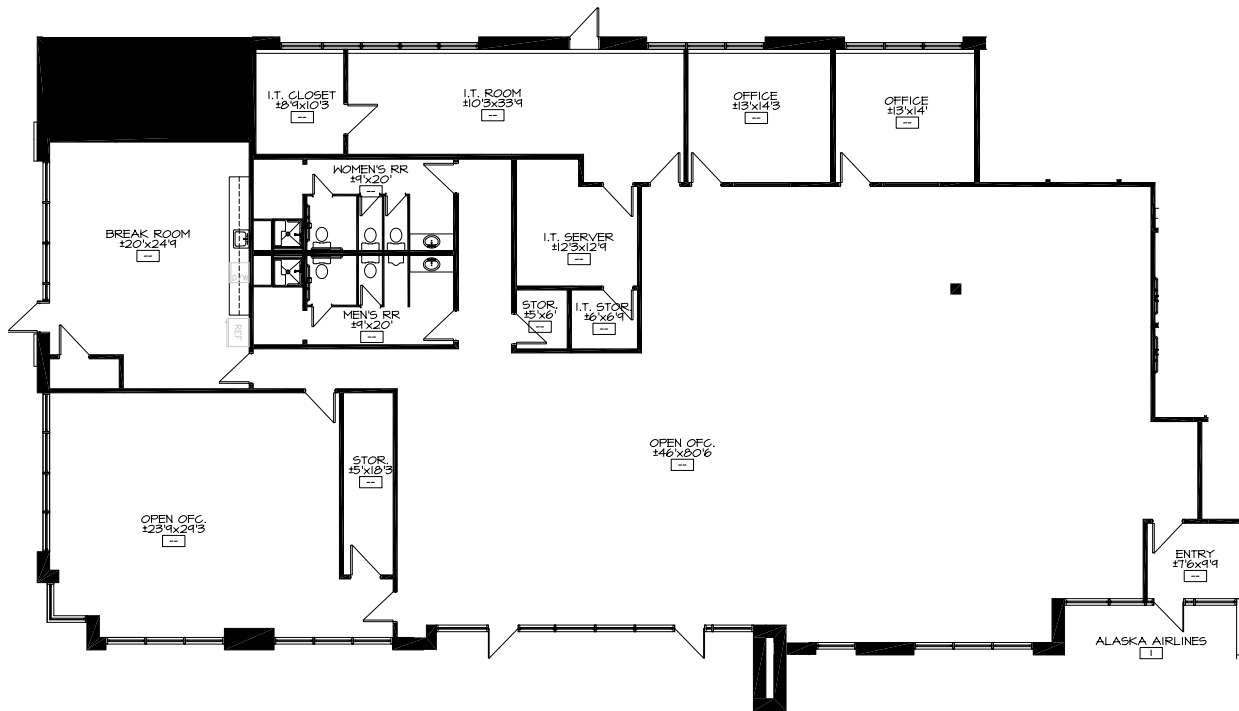

FLOOR PLANS

Building 5510 | Suite 2

±2,714 SF

Available 10/01/2026

\$35.00 PSF | FULL SERVICE

FLOOR PLANS

Building 5530 | Suite 1

±6,726 SF

\$35.00 PSF | FULL SERVICE

FLOOR PLANS

Building 5560
Suite 2: ±1,831 SF & Suite 3: ±3,022 SF
Contiguous to ±4,853 SF
Available 11/01/2026
\$35.00 PSF | FULL SERVICE