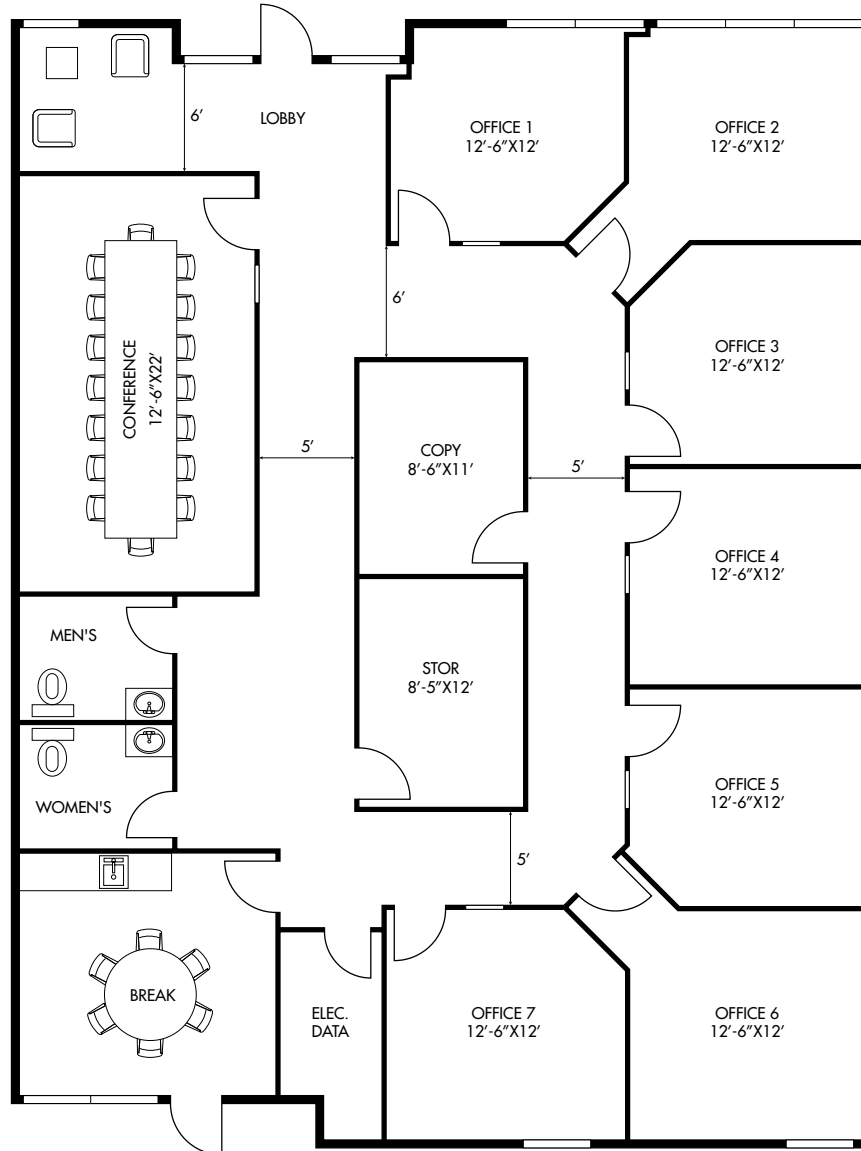

FLOOR PLANS

Building 5510 | Suite 2

±2,714 SF

Available 10/01/2026

\$35.00 PSF | FULL SERVICE

FLOOR PLANS

Building 5530 | Suite 1

±6,726 SF

\$35.00 PSF | FULL SERVICE

FLOOR PLANS

Building 5560
Suite 2: ±1,831 SF & Suite 3: ±3,022 SF
Contiguous to ±4,853 SF
Available 11/01/2026
\$35.00 PSF | FULL SERVICE