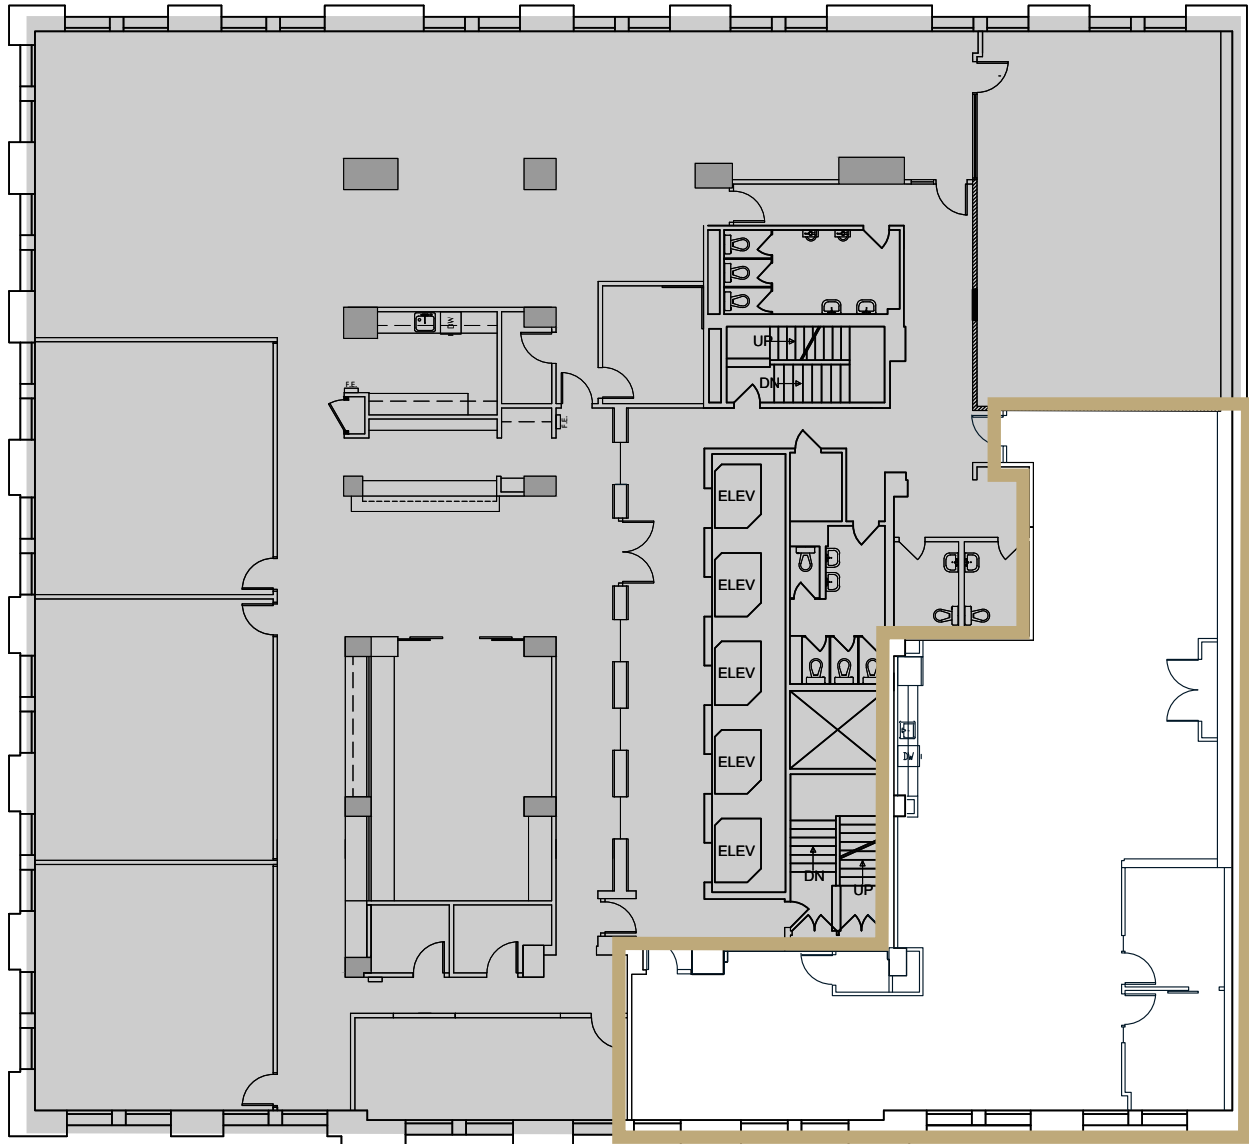

SEATTLE

TOWER

1218 3RD AVENUE · SEATTLE, WA 98101

SUITE 380

3,342 RSF

Available immediately

CLEITA HARVEY
+1 206 607 1794
cleita.harvey@jll.com

TIM JONES
+1 206 971 7011
tim.jones@jll.com