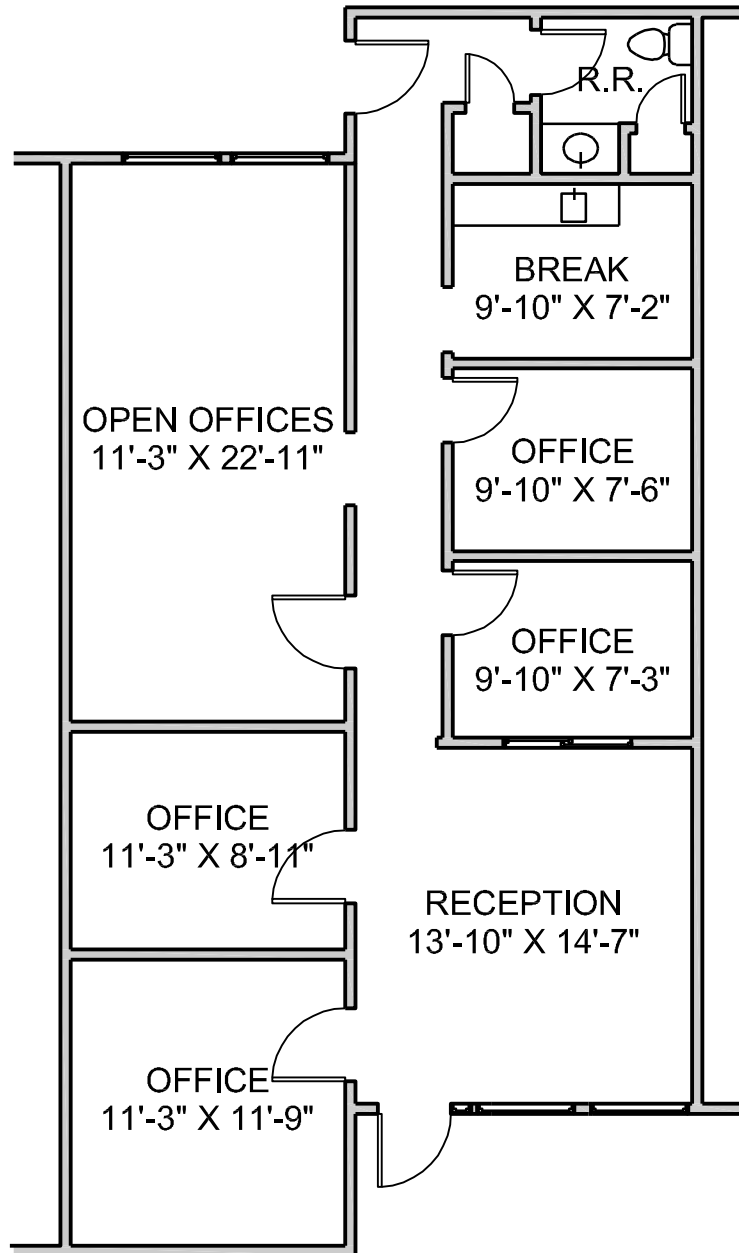

PIONEER PLAZA

1170 W. Pioneer Parkway, Arlington, Texas

SUITE 1170
1,200 RSF

Scale: 1/8"=1'-0"

All dimensions and square footages are approximate.

May 05, 2020

Leasing Contact: GRANT GOMEZ 214-734-4725 grant@txreproperties.com
JUSTIN SMITH 214-207-7173 jsmith@txreproperties.com