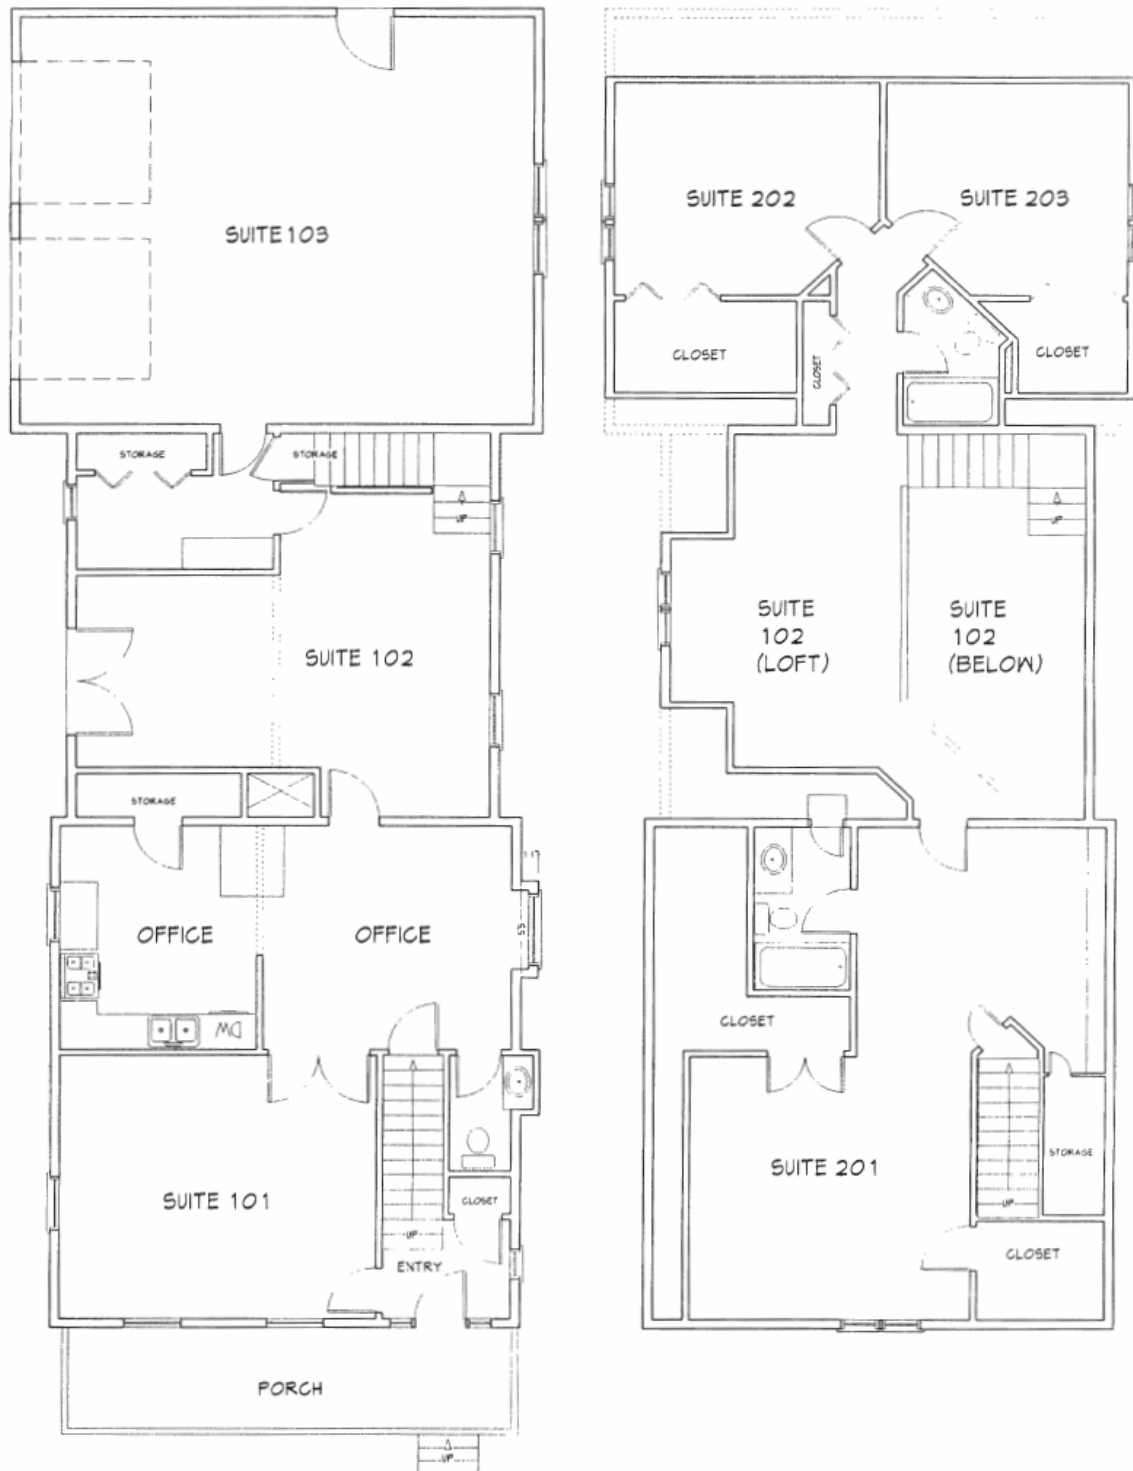

* The information in this brochure is subject to change without notice

FOR ADDITIONAL INFORMATION CONTACT MARCY BERRY

CALL: (630) 879-3680 OR FAX: (630) 879-3684

WEBSITE: WWW.BATAVIAENTERPRISES.COM