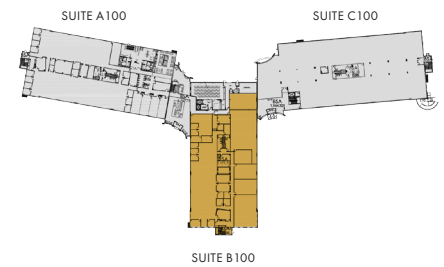

FIRST FLOOR BUILDING B

B100 – 21,748 RSF

KEY PLAN

FOR MORE INFORMATION, PLEASE CONTACT:

RODNEY HELM
972-663-9827
rodney.helm@cushwake.com

MARY FRANCES BURNETTE
817-682-7330
maryfrances.burnette@cushwake.com