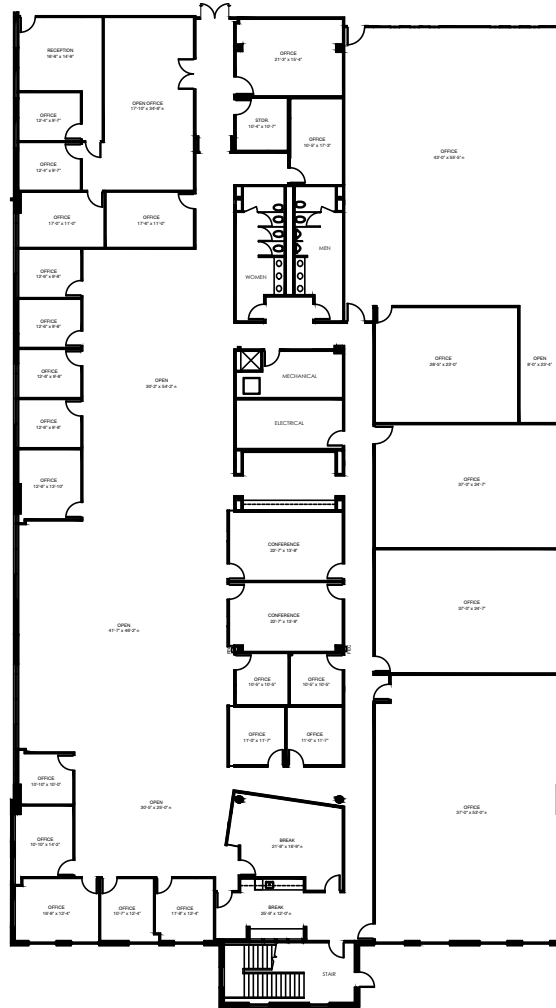

FIRST FLOOR BUILDING B

B100 – 21,748 RSF

KEY PLAN

FOR MORE INFORMATION, PLEASE CONTACT:

RODNEY HELM
972-663-9827
rodney.helm@cushwake.com

MARY FRANCES BURNETTE
817-682-7330
maryfrances.burnette@cushwake.com