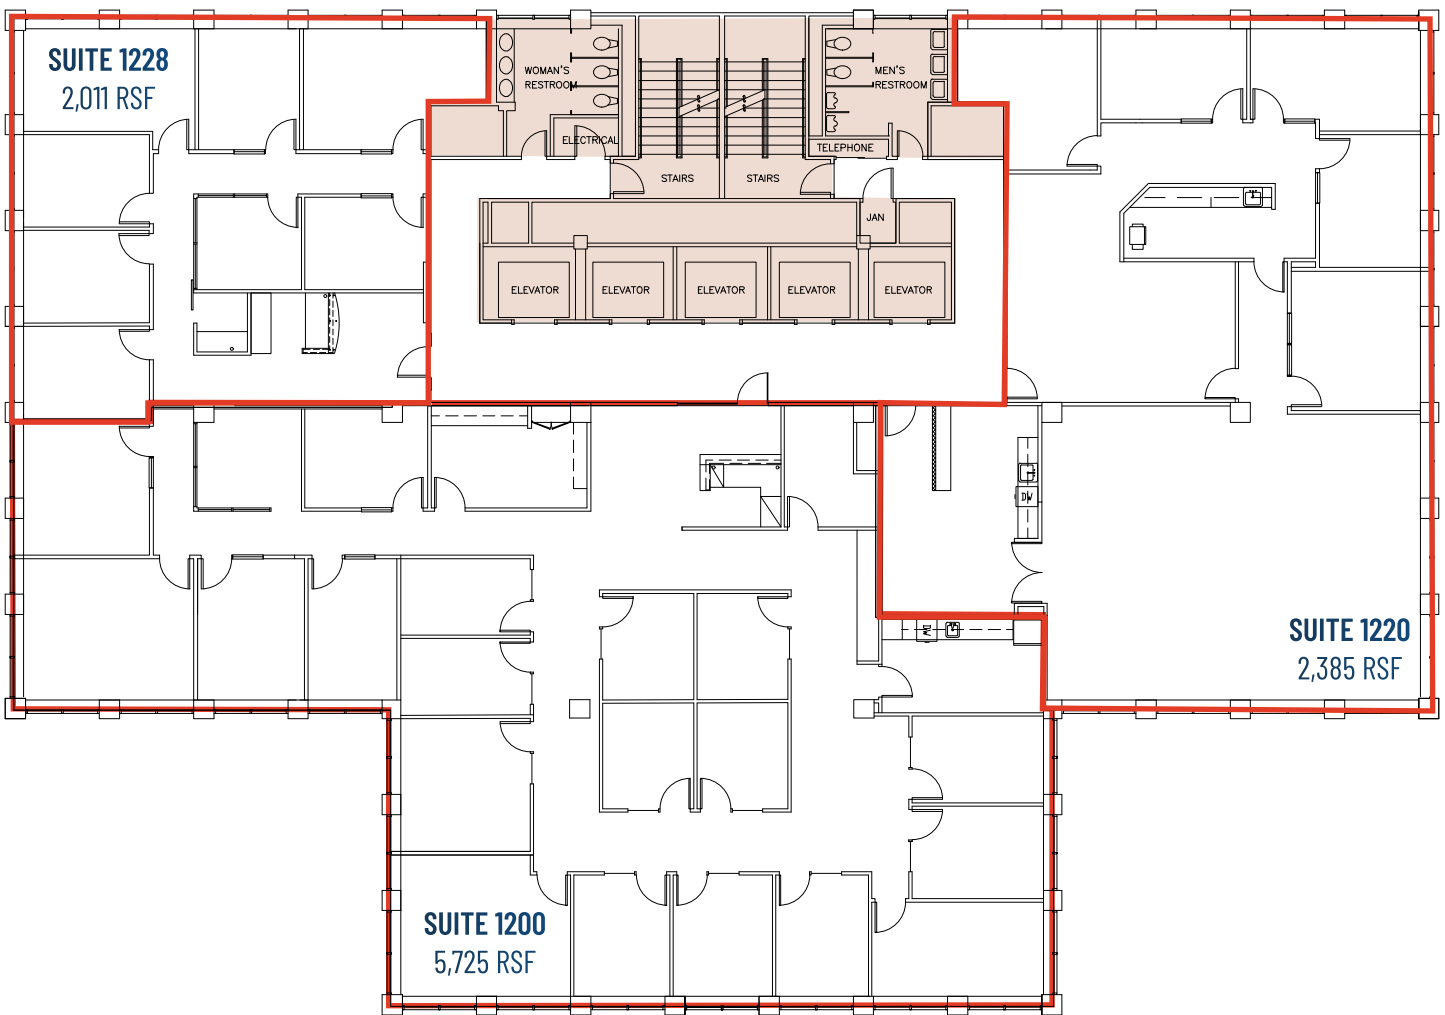

PLAZA 600

FLOOR 12 :: 11,651 RSF

600 STEWART STREET
SEATTLE, WA 98101

Cleita Harvey +1 206 607 1794 cleita.harvey@jll.com
Tim Jones +1 206 971 7011 tim.jones@jll.com
Charlotte Evans +1 206 607 1720 charlotte.evans@jll.com