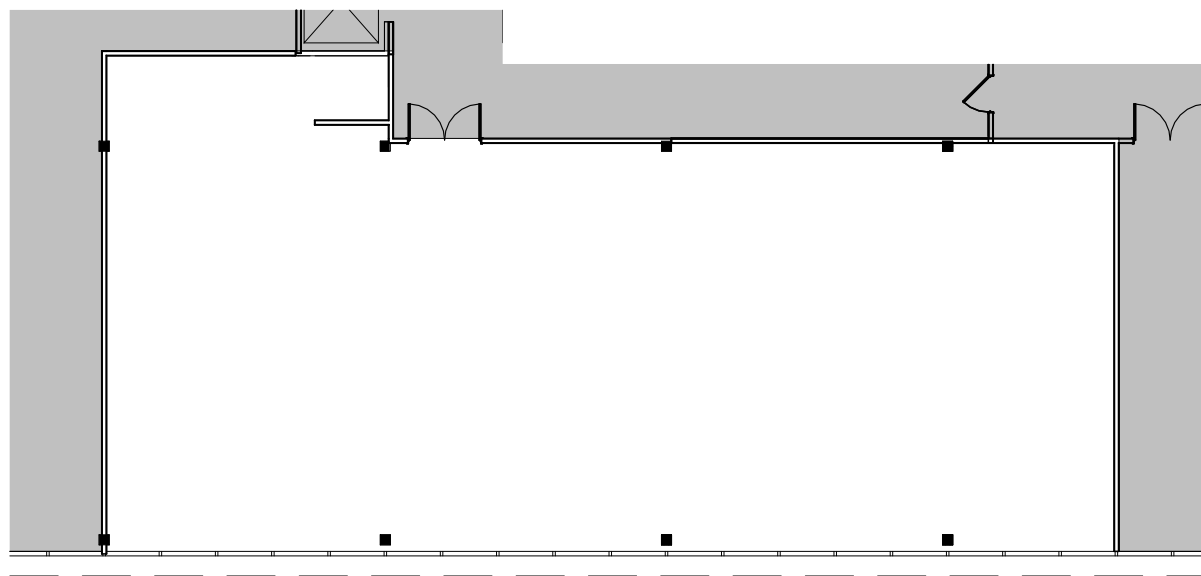

LAKEFRONT

AT KEYSTONE

LEASED BY:

Suite 203
Lakefront 10 - Second Floor
9265 Counselors Row
Indianapolis, IN 46240

**Available for
Lease**

01 October 2024
NOT TO SCALE
3,533 RSF

COPYRIGHT 2021