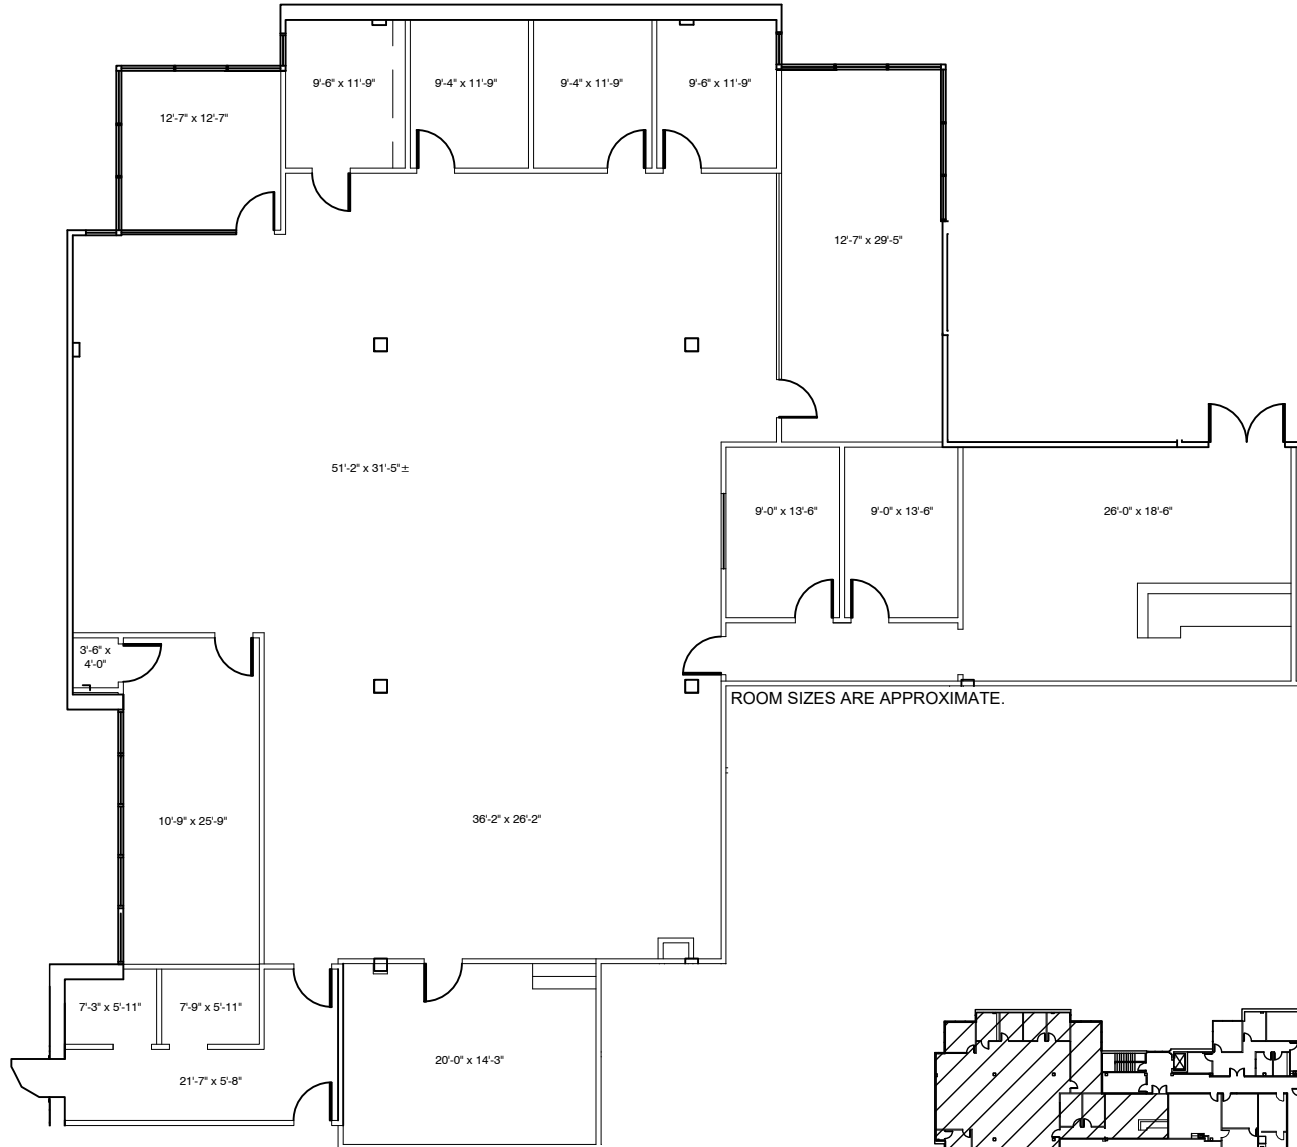

PARK FOREST OFFICE

PARK
FOREST
DALLAS

3530 FOREST LANE, DALLAS, TEXAS 75234

Suite 235 - 6,901 SF

KYLE ESPIE
972.776.7070
KESPIE@BRADFORD.COM