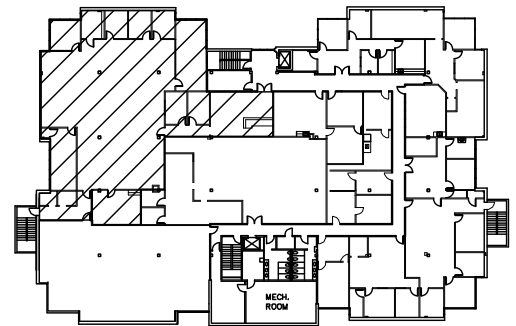

PARK FOREST OFFICE

PARK
FOREST
DALLAS

3530 FOREST LANE, DALLAS, TEXAS 75234

Suite 235 - 6,901 SF

KYLE ESPIE
972.776.7070
KESPIE@BRADFORD.COM