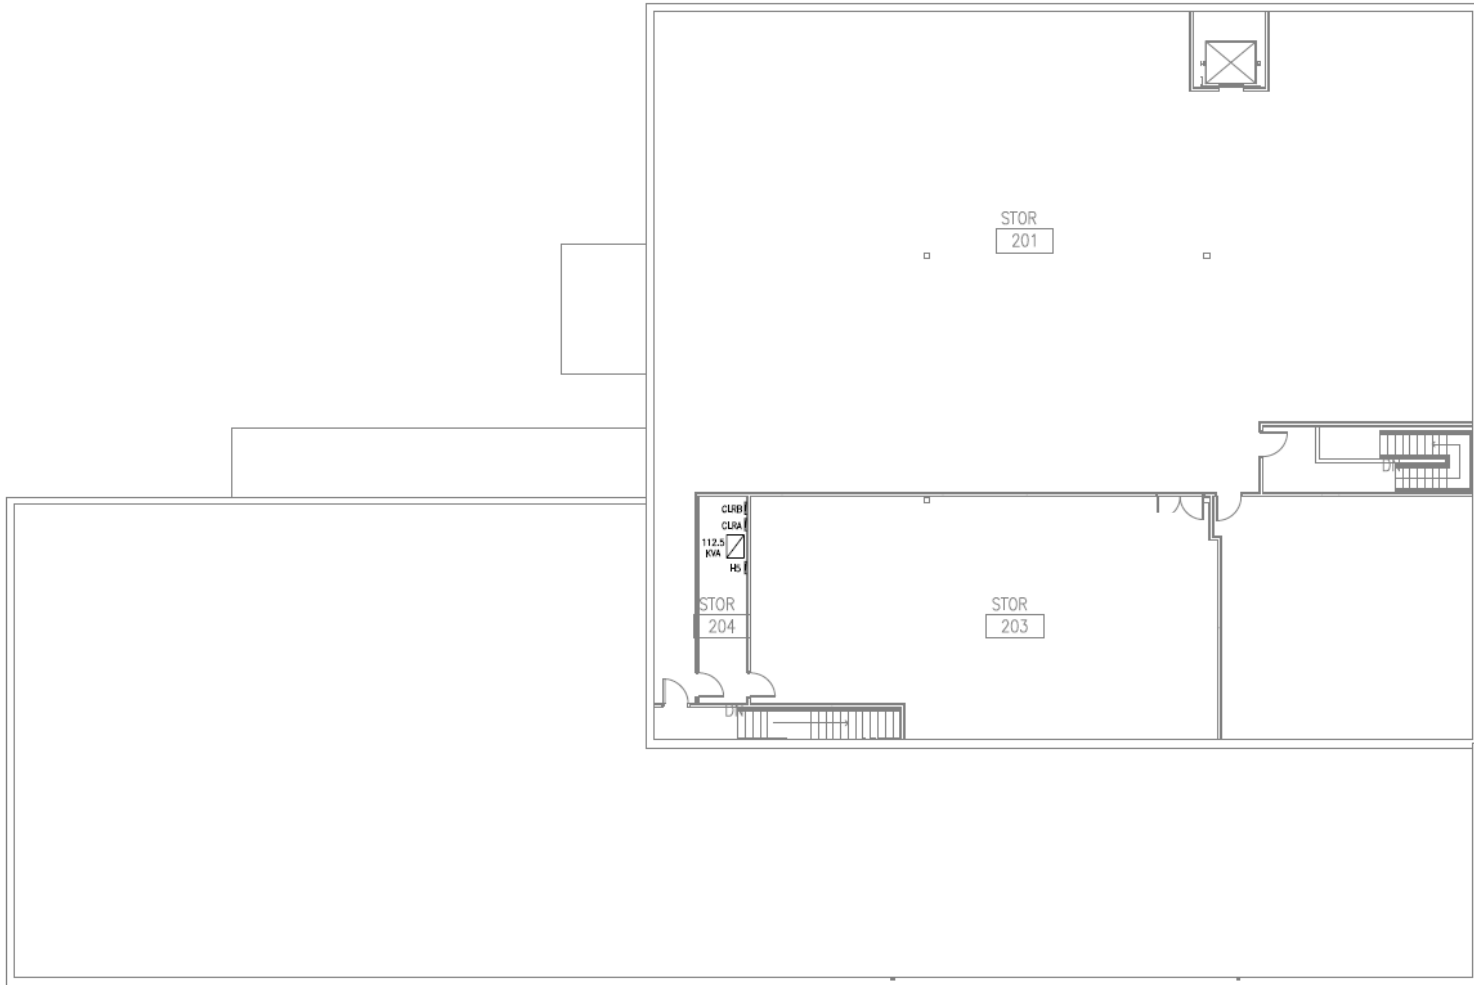

1115 S. Main

First Floor Layout – 15,879 SF

11155 S. Main  
Second Floor – 9,316 SF