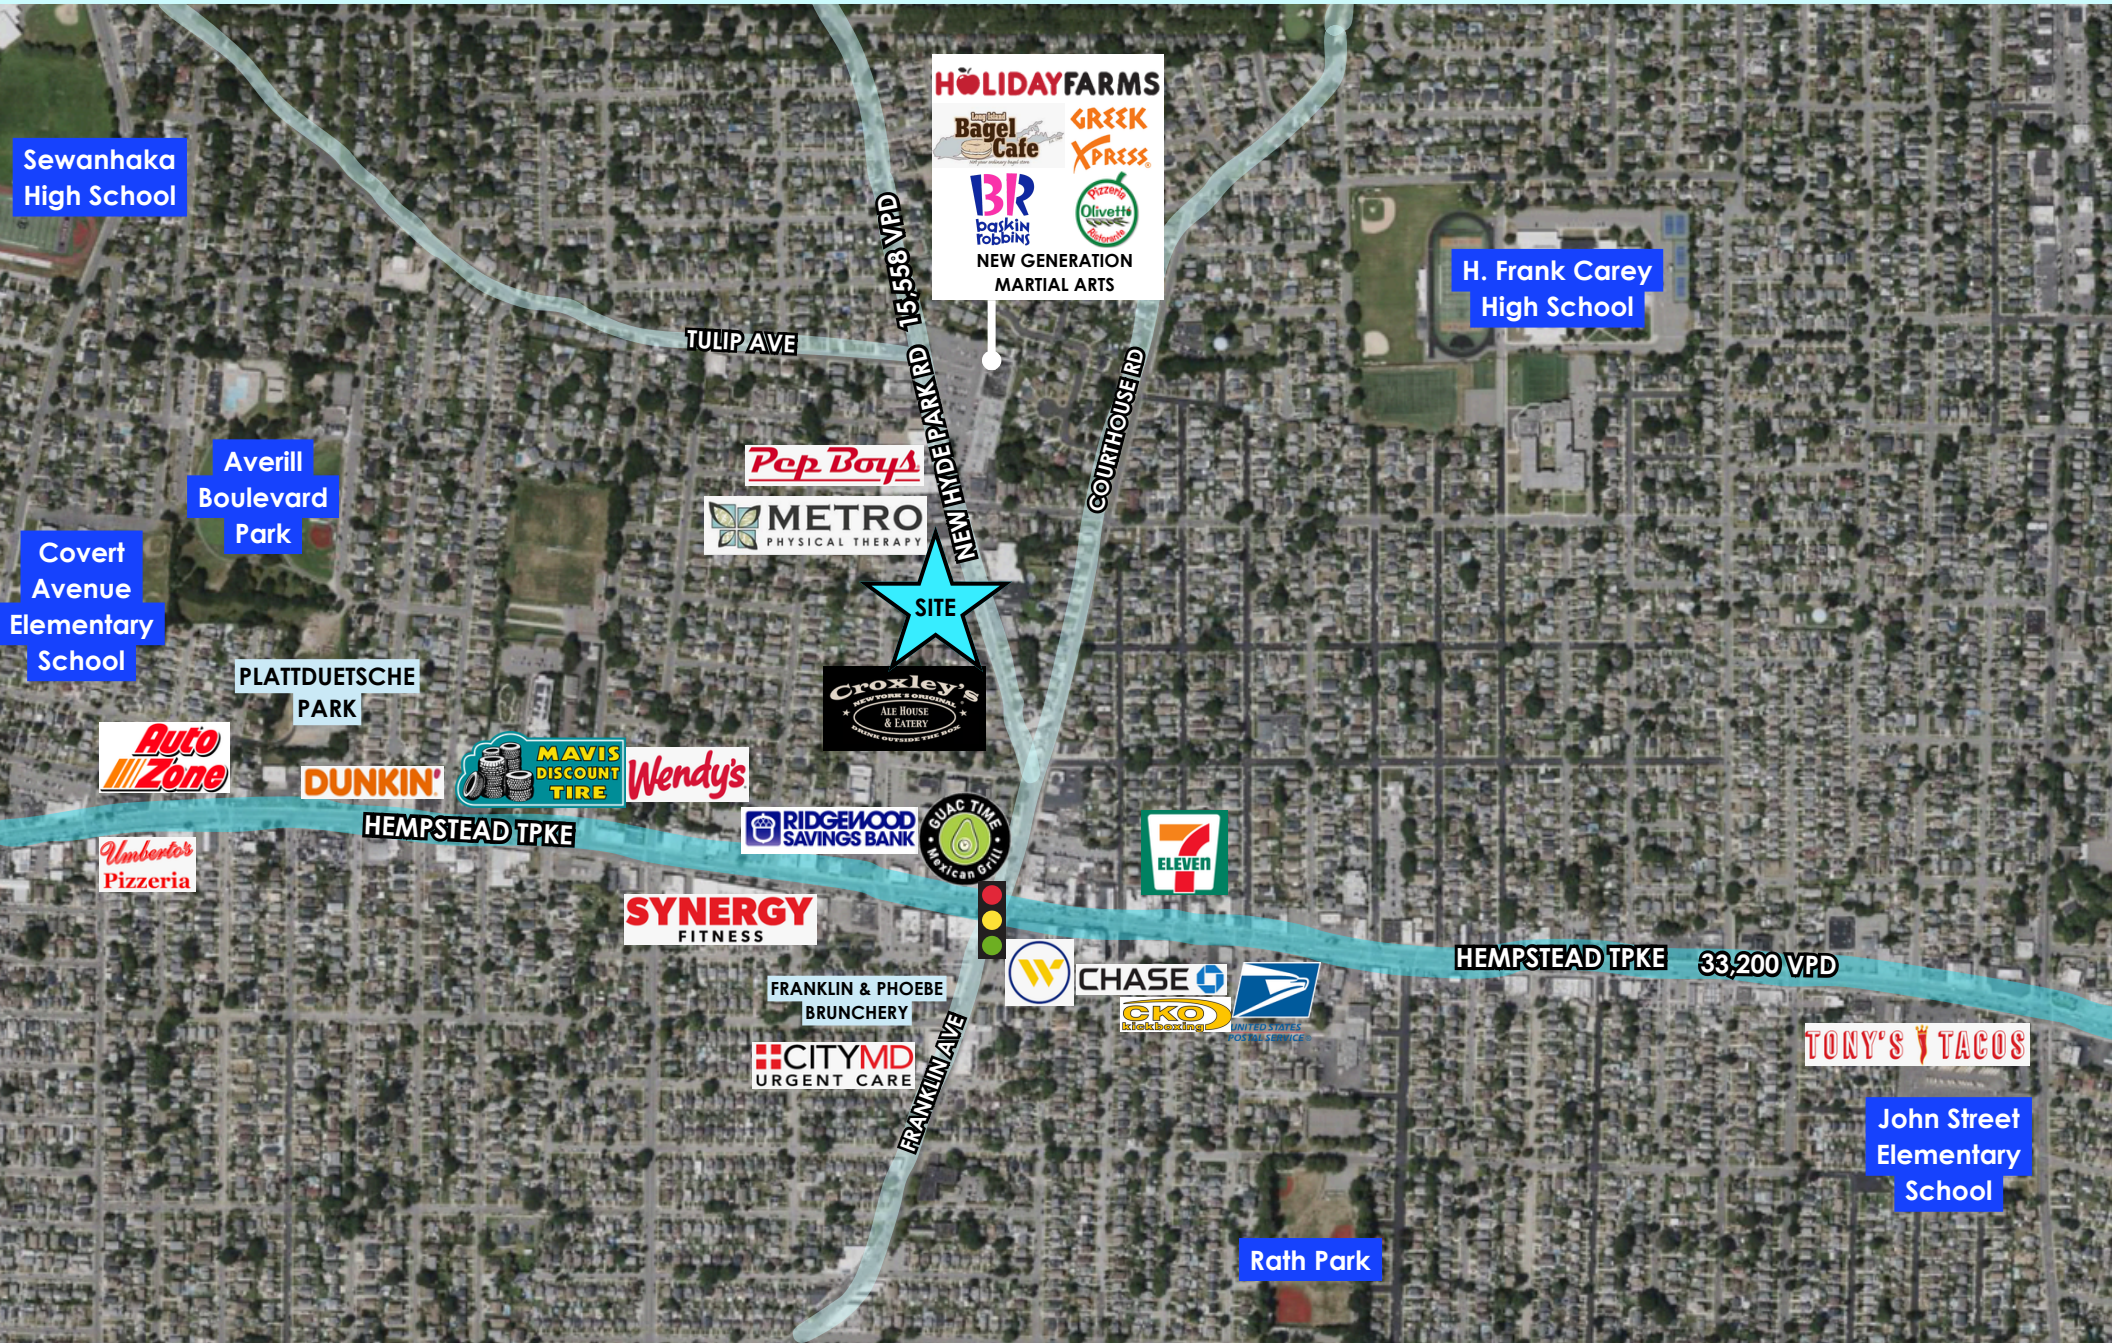

MARKET AERIAL

JULIANA CHIARELLI

516.640.8669

SCOUT
REALTY GROUP