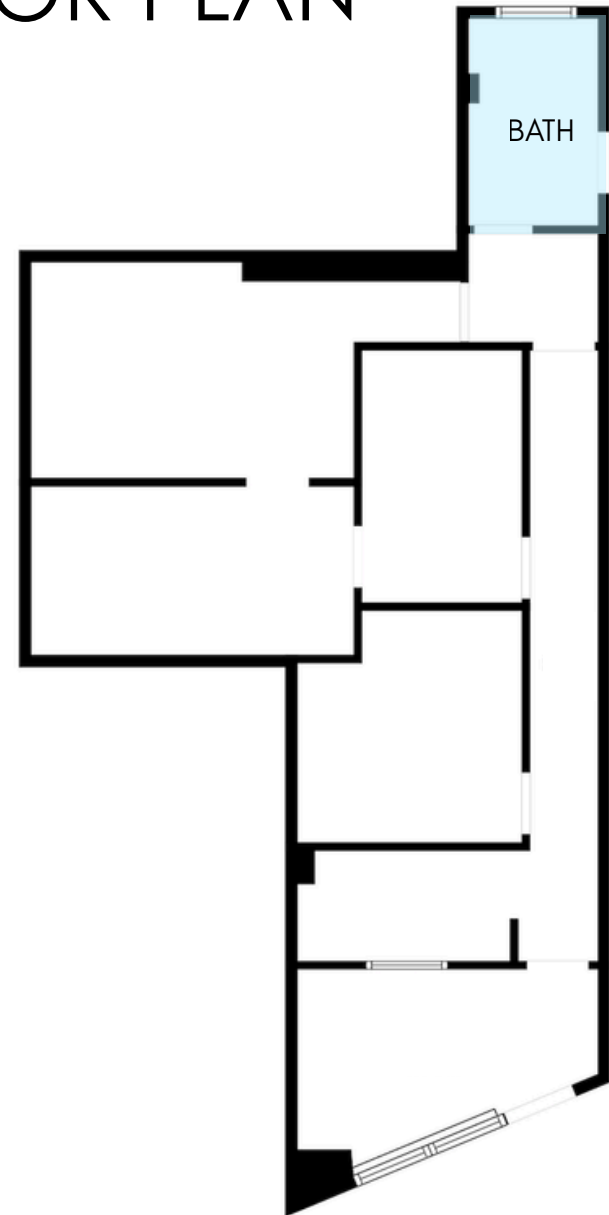

ADDRESS

+/- 900 SF
SPACE SIZE

Upon Request
ASKING RENT

- **Newly renovated 550 SF unit**
- **15,558 vehicles per day on New Hyde Park Rd**
- **Perfect for office, retail, and showrooms**

COMMENTS

FLOOR PLAN