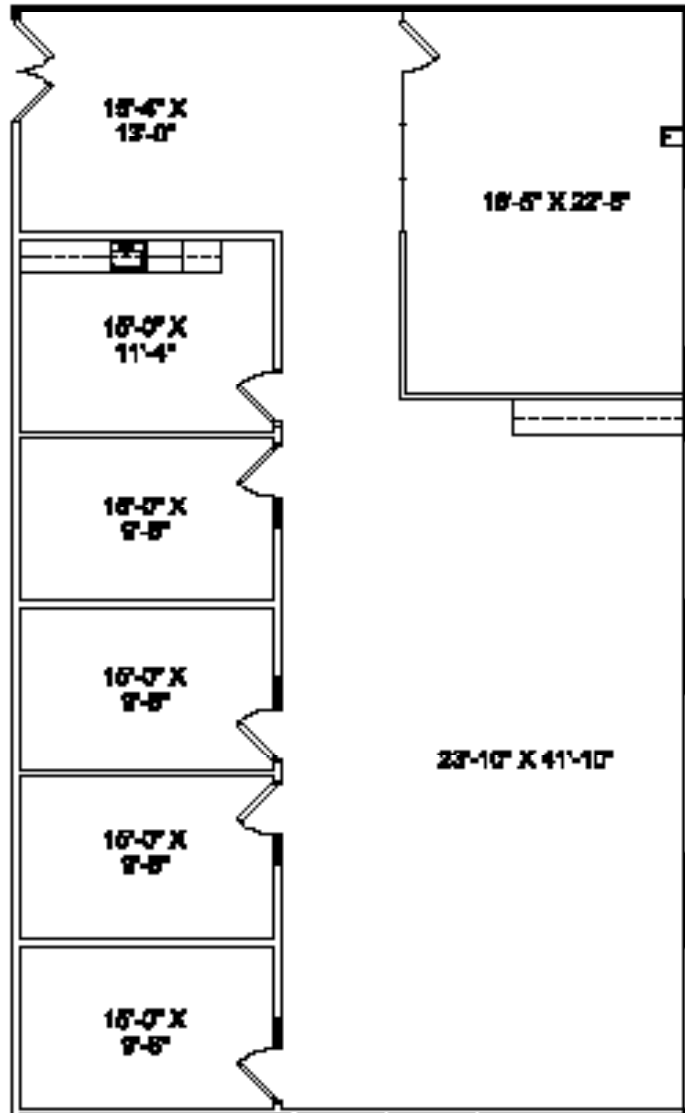

SUITE 450

Floor Plan

3,033 RSF

Take 3D Virtual Tour [HERE](#).

FOR LEASING INFORMATION:

Kristi Waddell

972.759.7711

kwaddell@cawleypartners.com