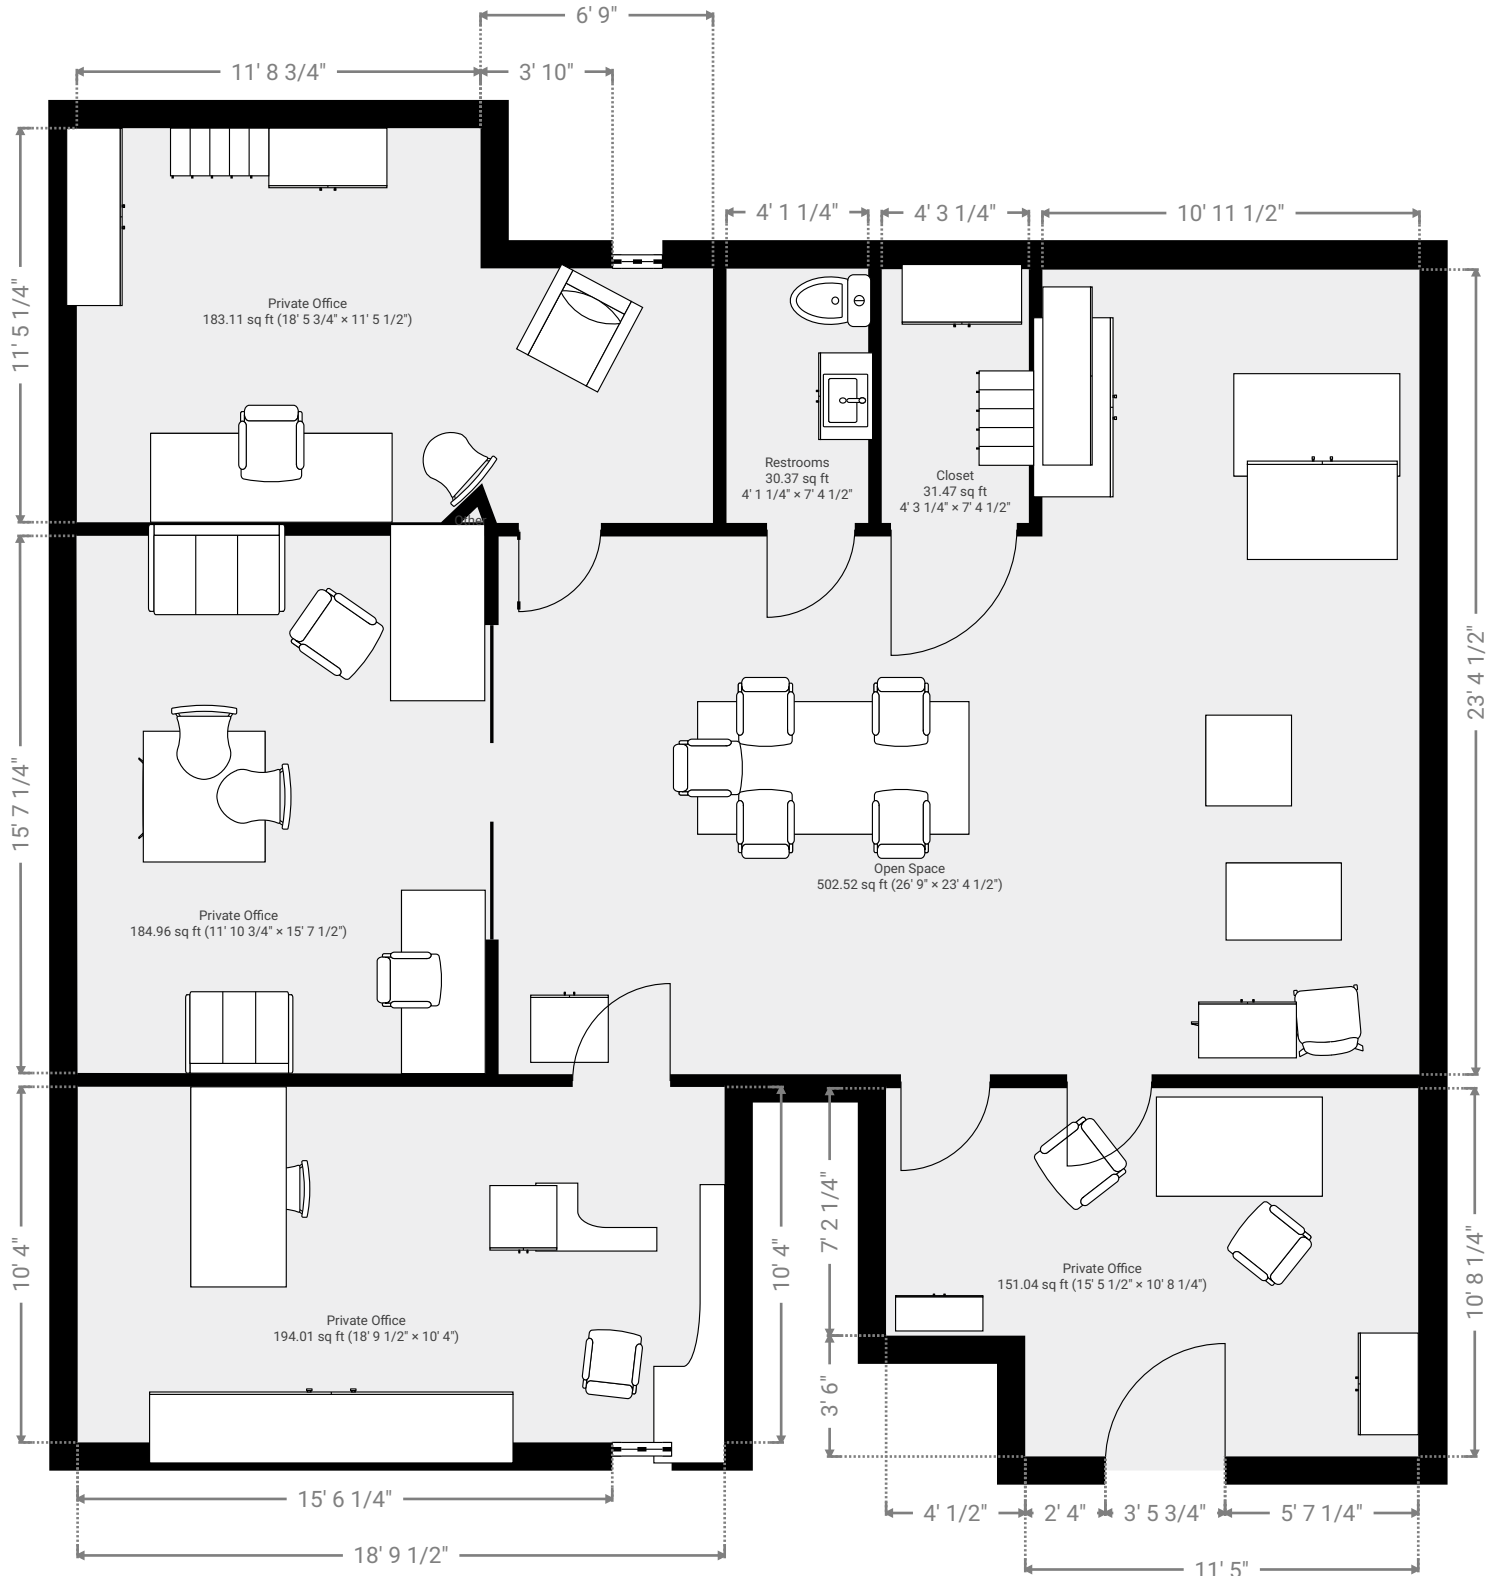

# My New Project

TOTAL AREA: 1464.66 sq ft • LIVING AREA: 1464.66 sq ft • FLOORS: 1 • ROOMS: 8

## ▼ 2nd Floor

TOTAL AREA: 1464.66 sq ft • LIVING AREA: 1464.66 sq ft • ROOMS: 8

THIS FLOORPLAN IS PROVIDED WITHOUT WARRANTY OF ANY KIND. SENSOPIA DISCLAIMS ANY WARRANTY INCLUDING, WITHOUT LIMITATION, SATISFACTORY QUALITY OR ACCURACY OF DIMENSIONS.