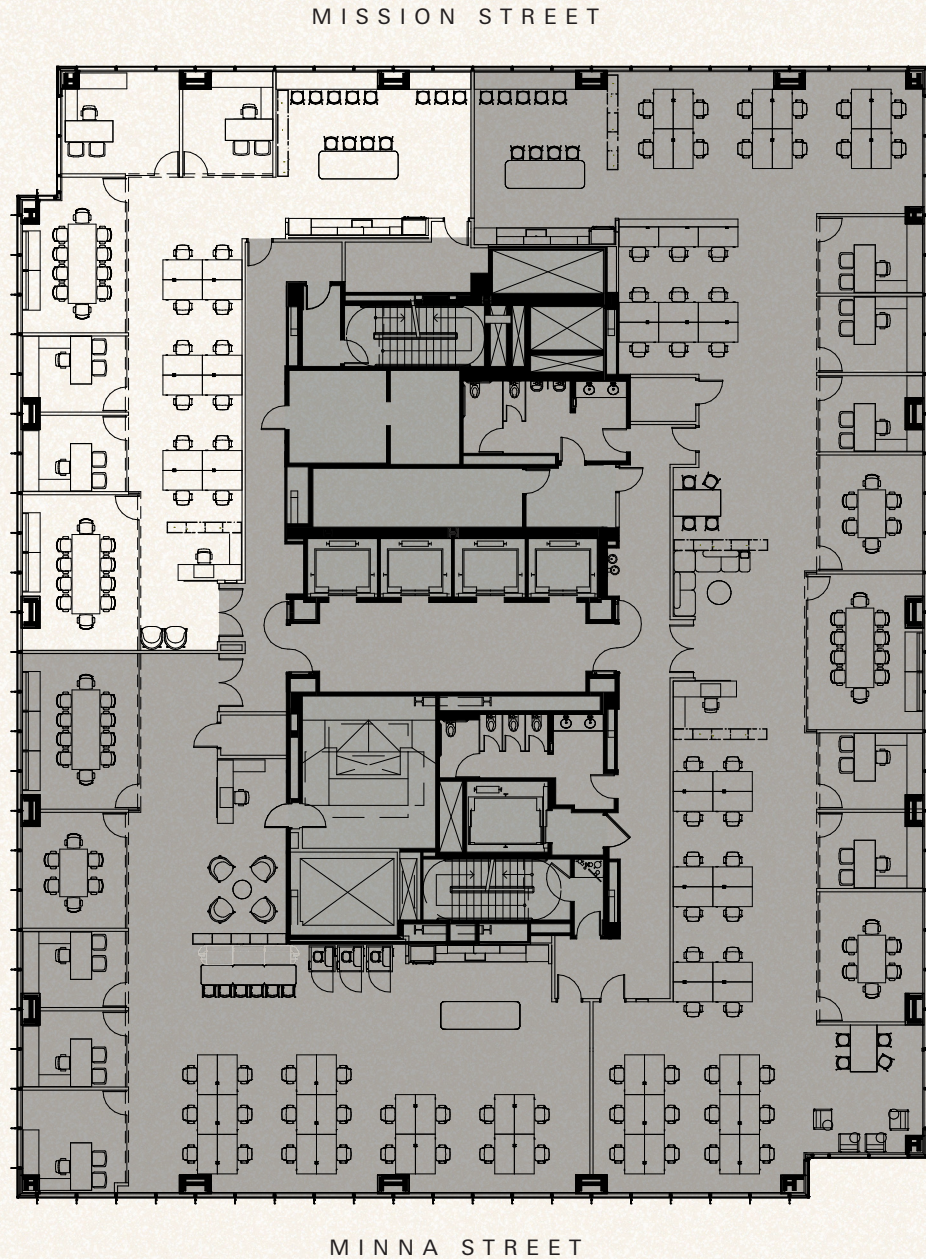

# 555

MISSION

- 3,790 SF
- Available 10/1/26
- Brand new spec suite
- Incredible views
- 2 private offices
- 2 conference rooms
- Kitchen / Break area
- Reception

*Hypothetical Furniture Plan*

# SUITE 2725