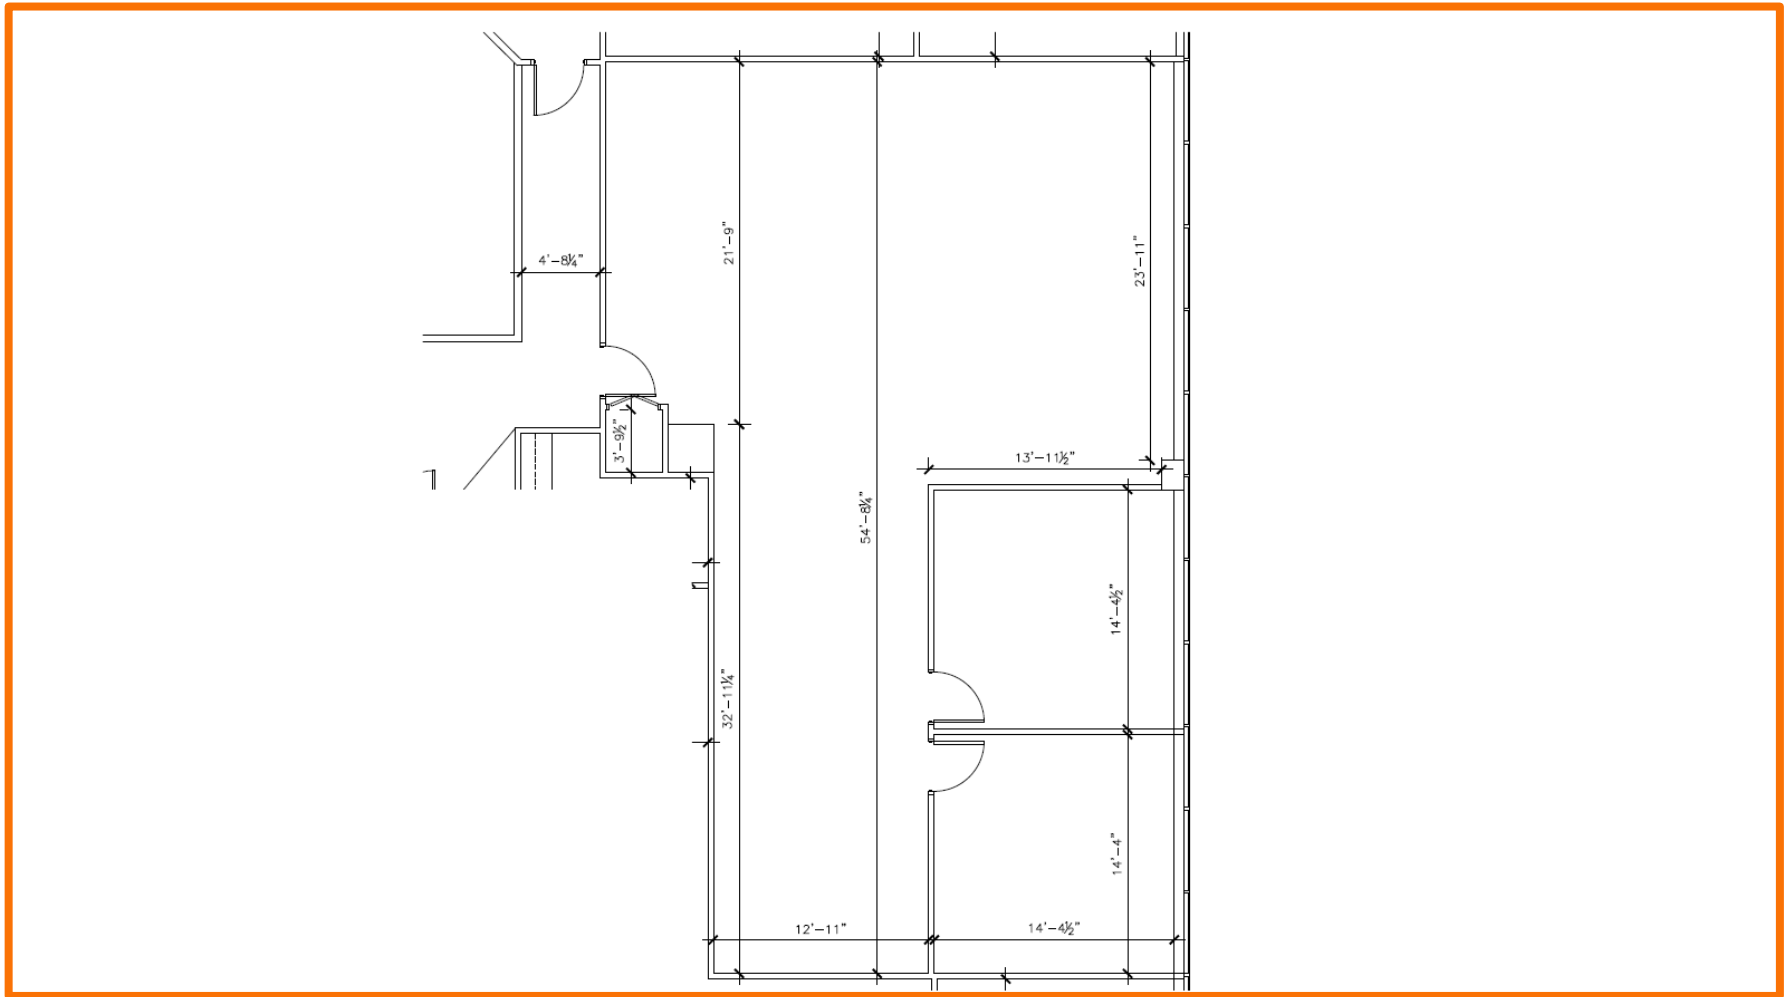

FLOOR PLANS Third Floor

Suite 395 | SF: 2,137

For information contact:
IGNACIO FELLER
Commercial Real Estate Director
(847) 777-9513
ifeller@ohareoffices.com
OhareOffices.com