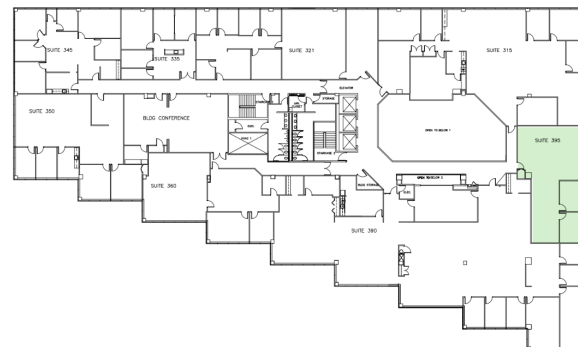

FLOOR PLANS Third Floor

Suite 395 | SF: 2,137

For information contact:
IGNACIO FELLER
Commercial Real Estate Director
(847) 777-9513
ifeller@ohareoffices.com
OhareOffices.com