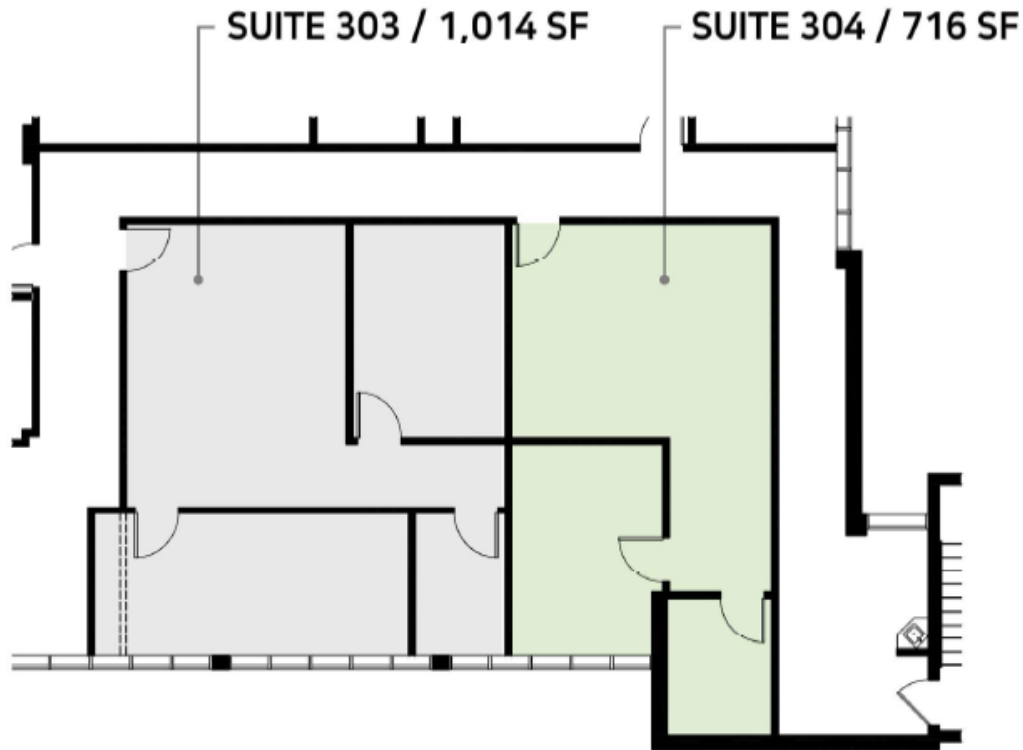

TOBY GARDNER
630.480.6017
TGardner@VersaRES.com

KYLE HARRIS
630.716.3147
KHarris@VersaRES.com

RYAN MOEN, SIOR
630.480.6346
RMoen@VersaRES.com

1 MID AMERICA PLAZA, 3RD FLOOR
OAKBROOK TERRACE, IL 60181
630.480.6413

EXCLUSIVELY LISTED BY
VERSA
REAL ESTATE SERVICES