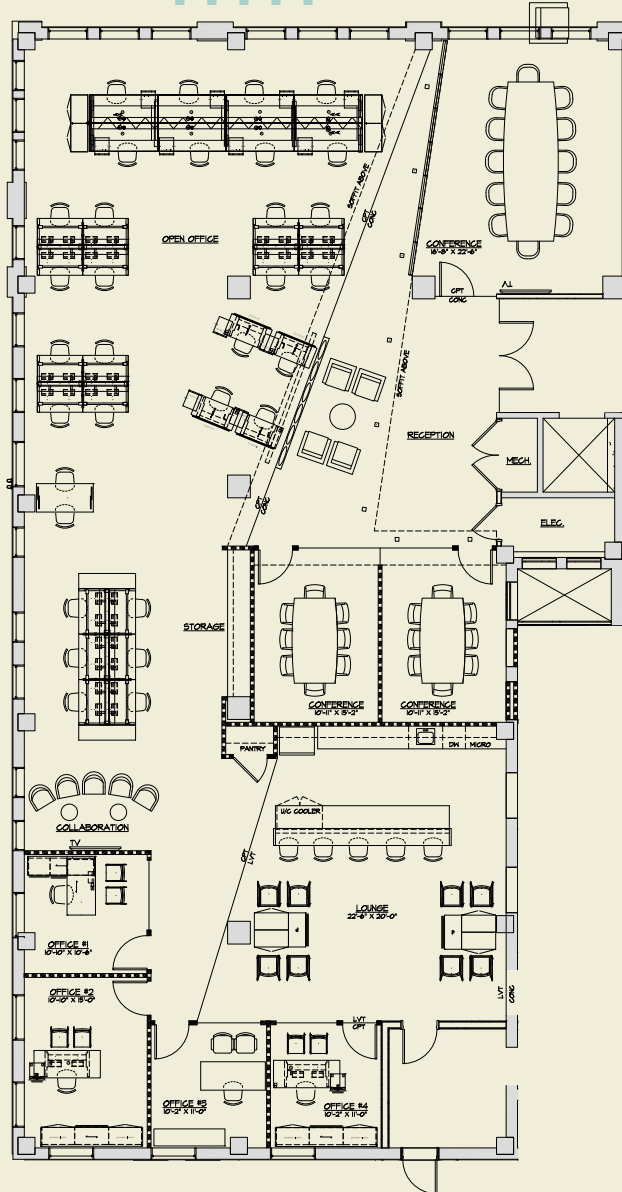

414
14th
street

DENVER, CO 80202

Suite
150

NEWMARK

5,404
Square Feet

WHITNEY HAKE
Senior Managing Director
303-260-4202
Whitney.Hake@nrmk.com

GRACE LESSARD
Associate Director
303-260-4210
Grace.Lessard@nrmk.com