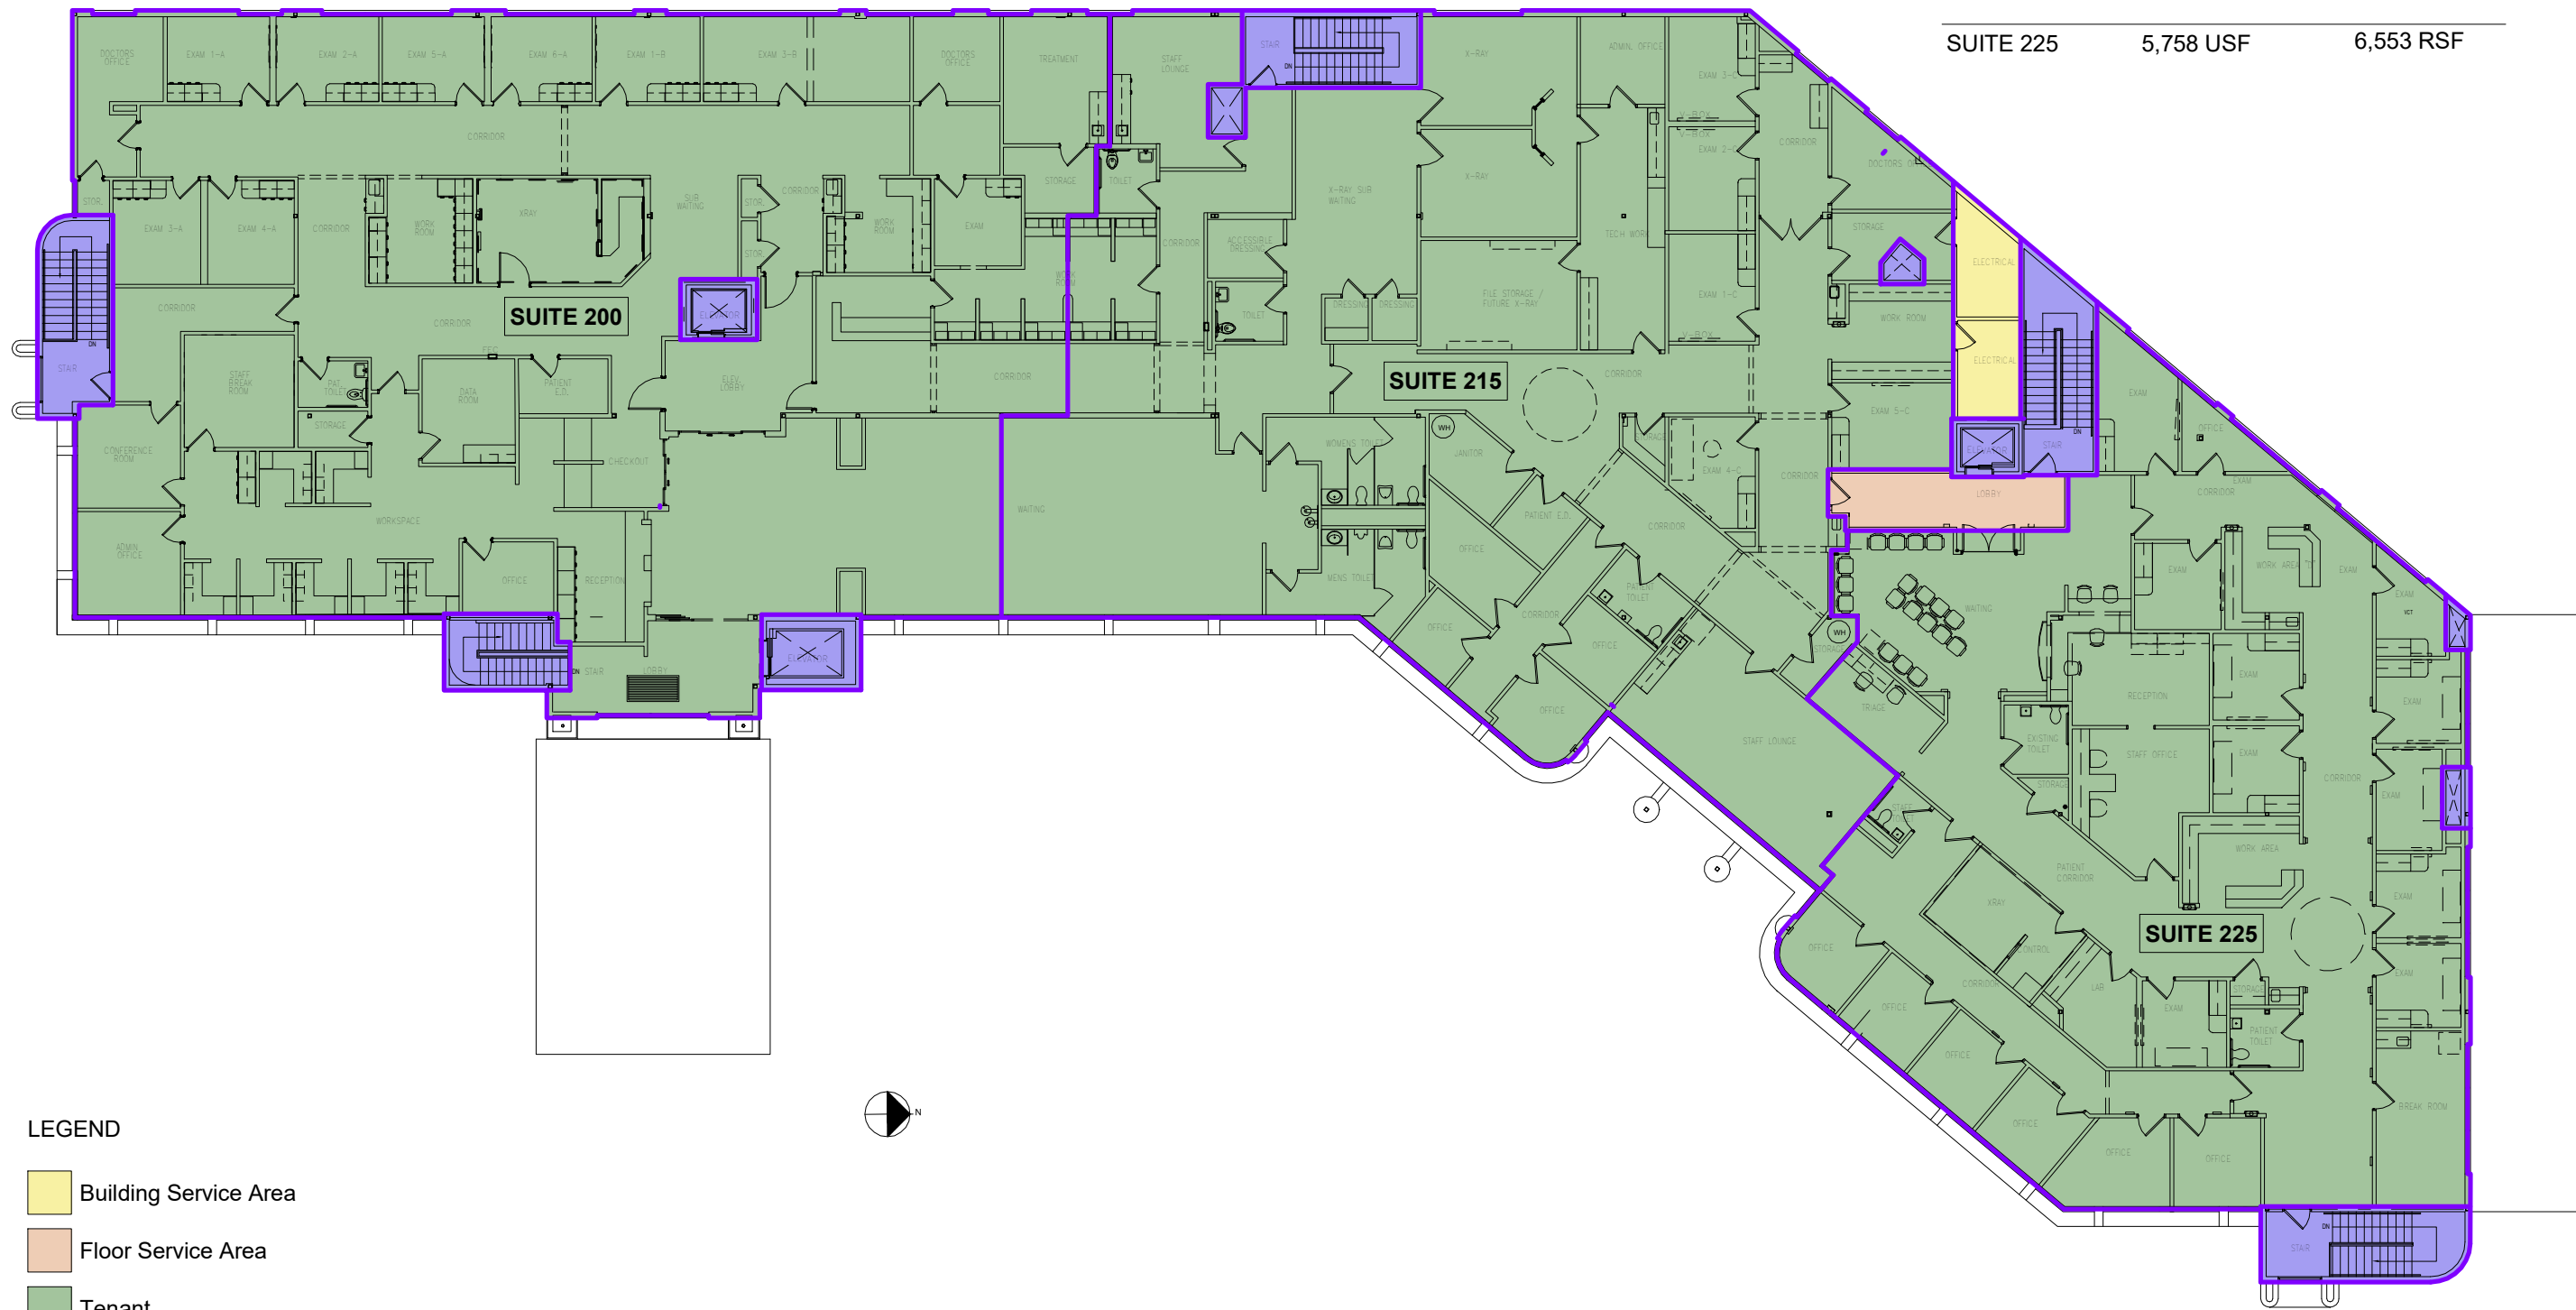

| | | |
|-----------|-----------|-----------|
| SUITE 200 | 8,009 USF | 9,115 RSF |
| SUITE 215 | 7,441 USF | 8,468 RSF |
| SUITE 225 | 5,758 USF | 6,553 RSF |

LEGEND

- Building Service Area
- Floor Service Area
- Tenant
- Vertical Penetration