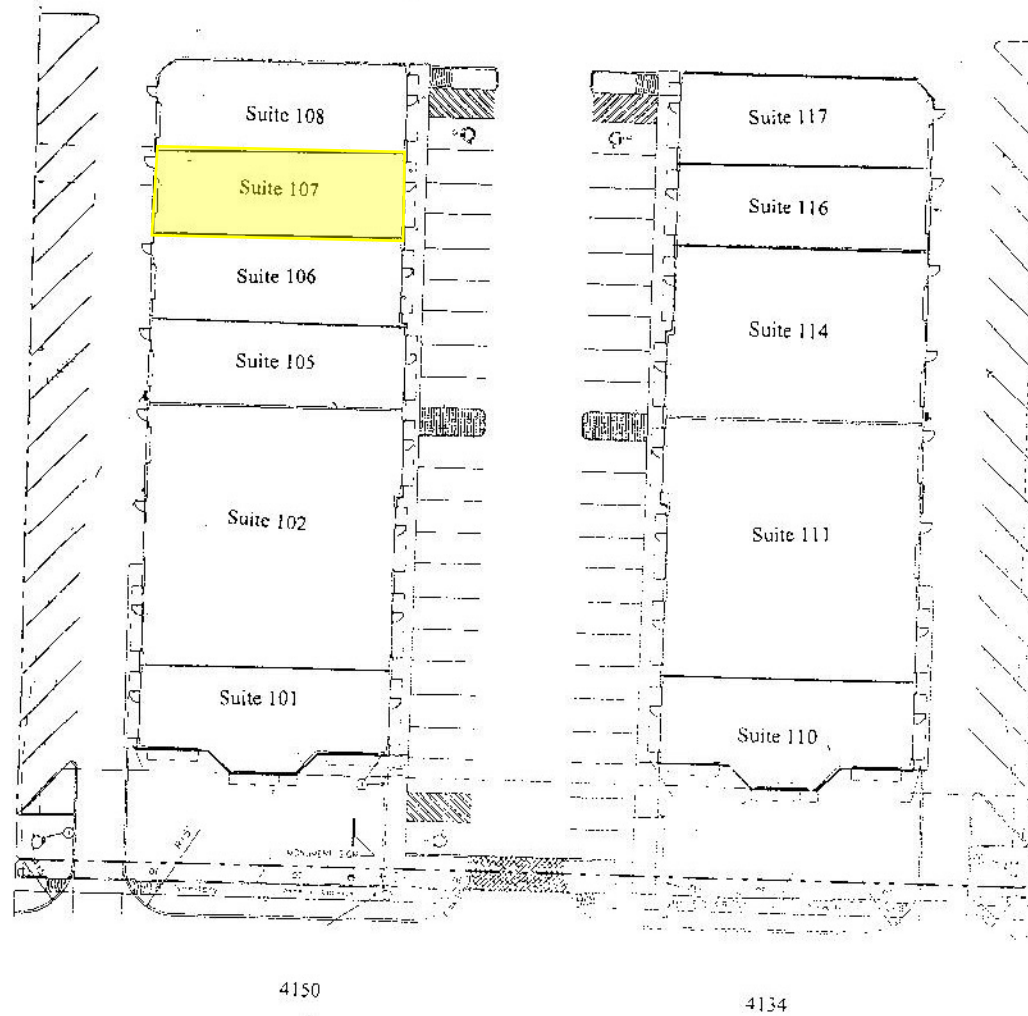

## FLEX SPACE AVAILABLE

4150 BLUEBONNET DRIVE, STAFFORD, TX 77477

**TIMOTHY BROWN**

281.207.3718 | [tbrown@icocommercial.com](mailto:tbrown@icocommercial.com)

**DANNA SOSSEN**

281.207.3709 | [dsossen@icocommercial.com](mailto:dsossen@icocommercial.com)