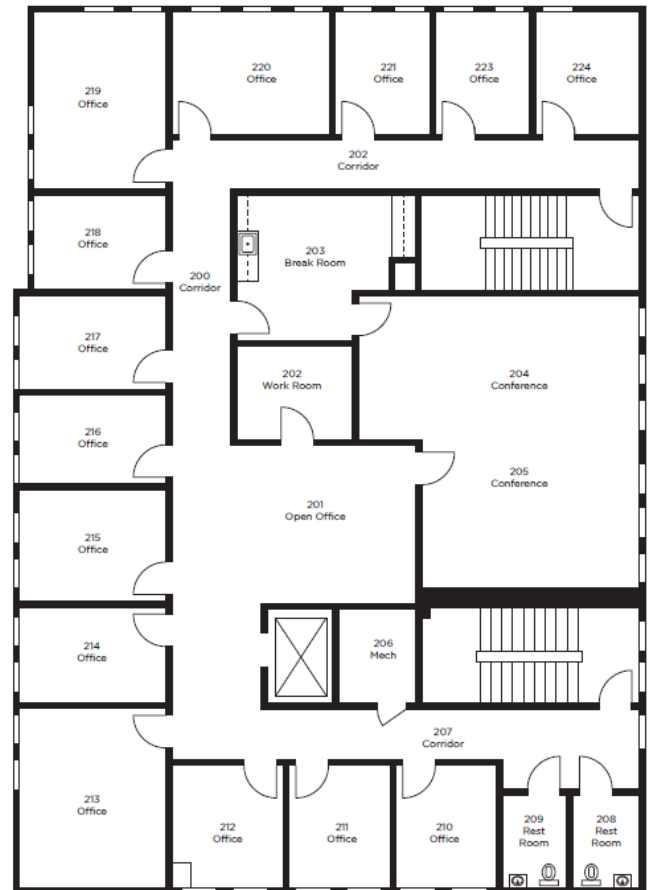

THE SPACE

First Floor Plan

- Built out medical grade space
- 10,432 SF
- Move-in ready office space
 - 4,200 SF

Second Floor Plan

CONTACT US TODAY

512.302.4500

Nick Tarantino, CCIM – nick@tarantino.com

Ryan Hightower – rhightower@tarantino.com