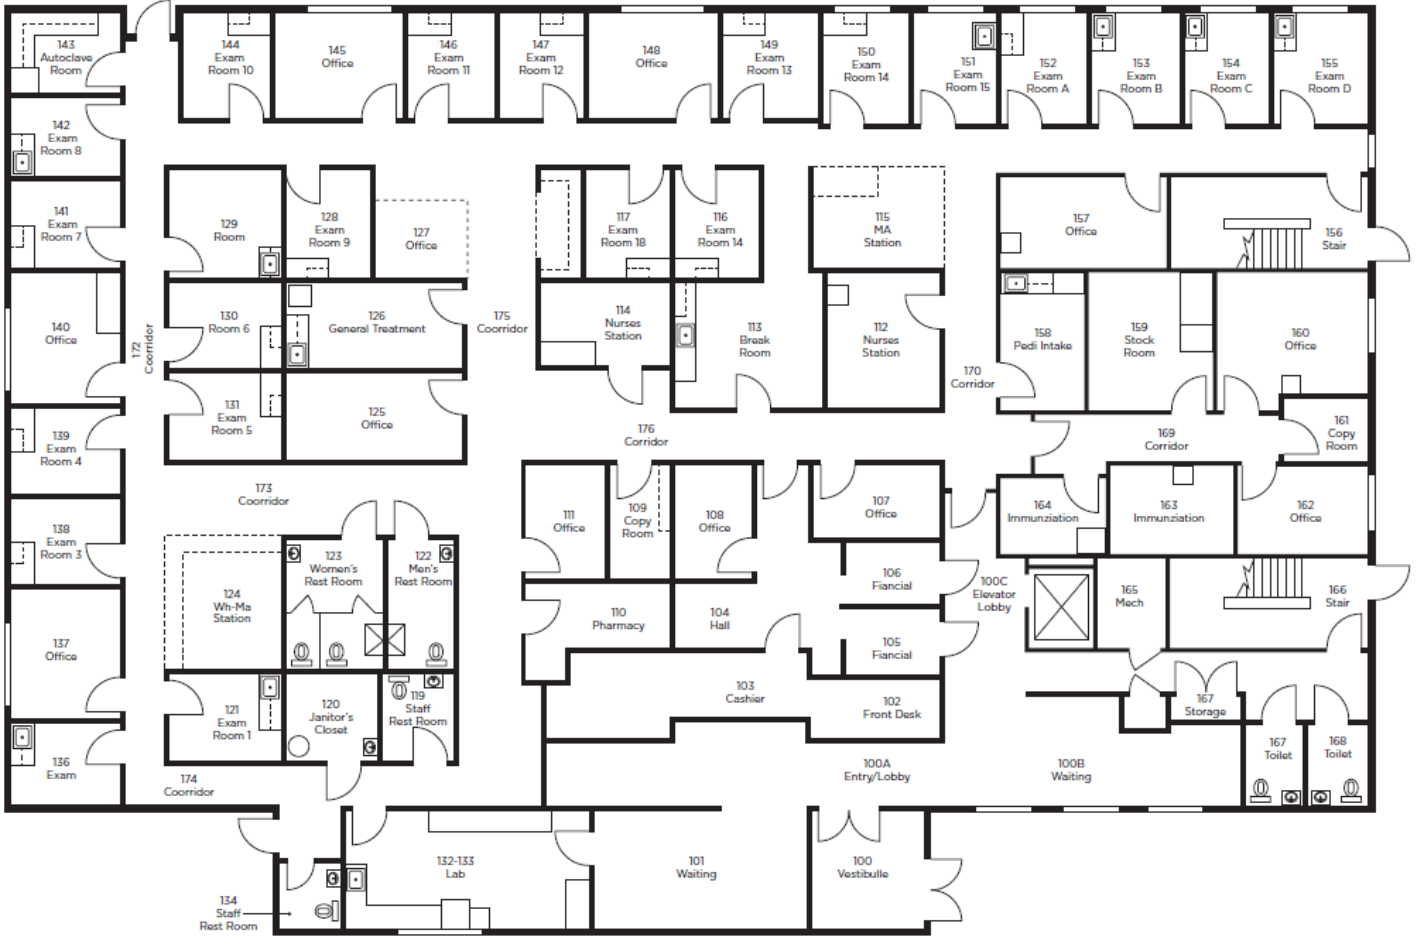

THE SPACE

First Floor Plan

- Built out medical grade space
- 10,432 SF
- Move-in ready office space
 - 4,200 SF

Second Floor Plan

CONTACT US TODAY

512.302.4500

Nick Tarantino, CCIM – nick@tarantino.com

Ryan Hightower – rhightower@tarantino.com