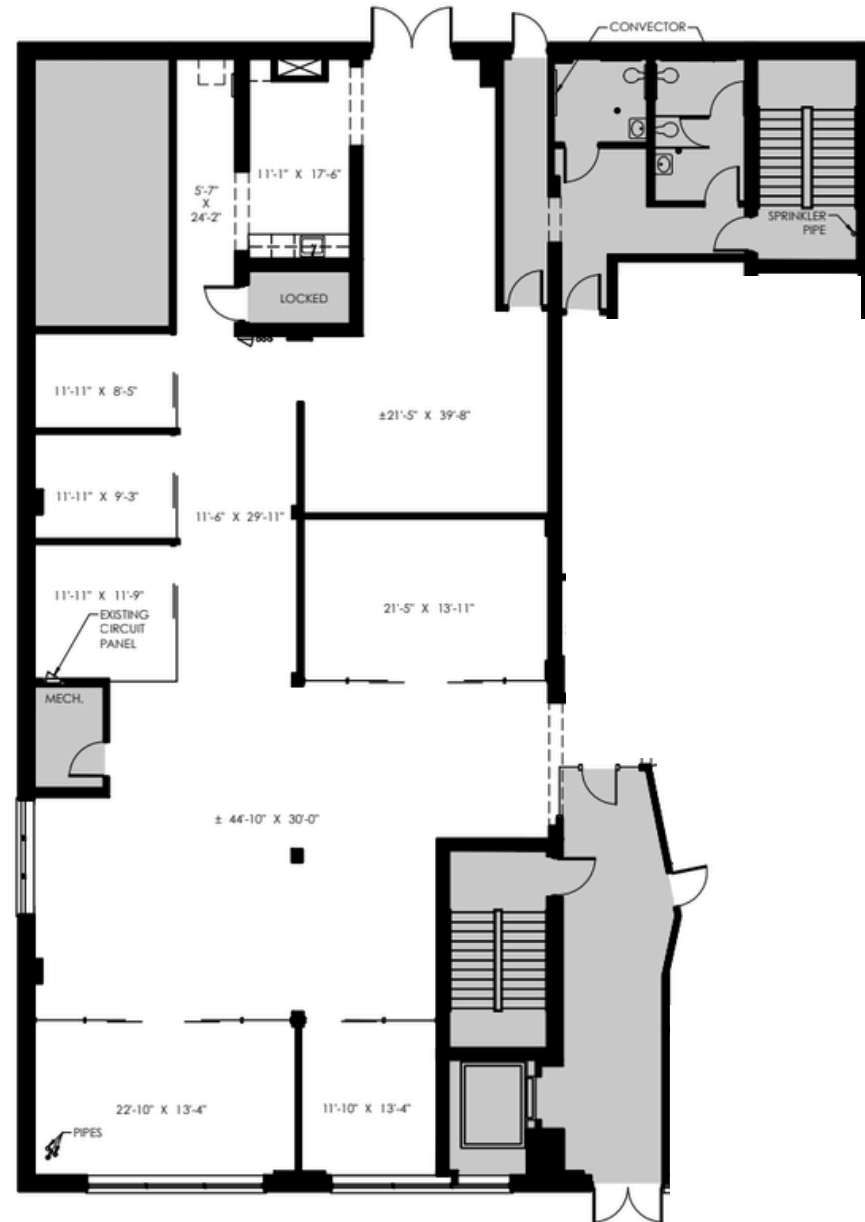

311 NORTH ABERDEEN

Suite 100A - 4,202 SF

www.WillardJones.com

The measurements on this plan are approximate and should be field-verified.