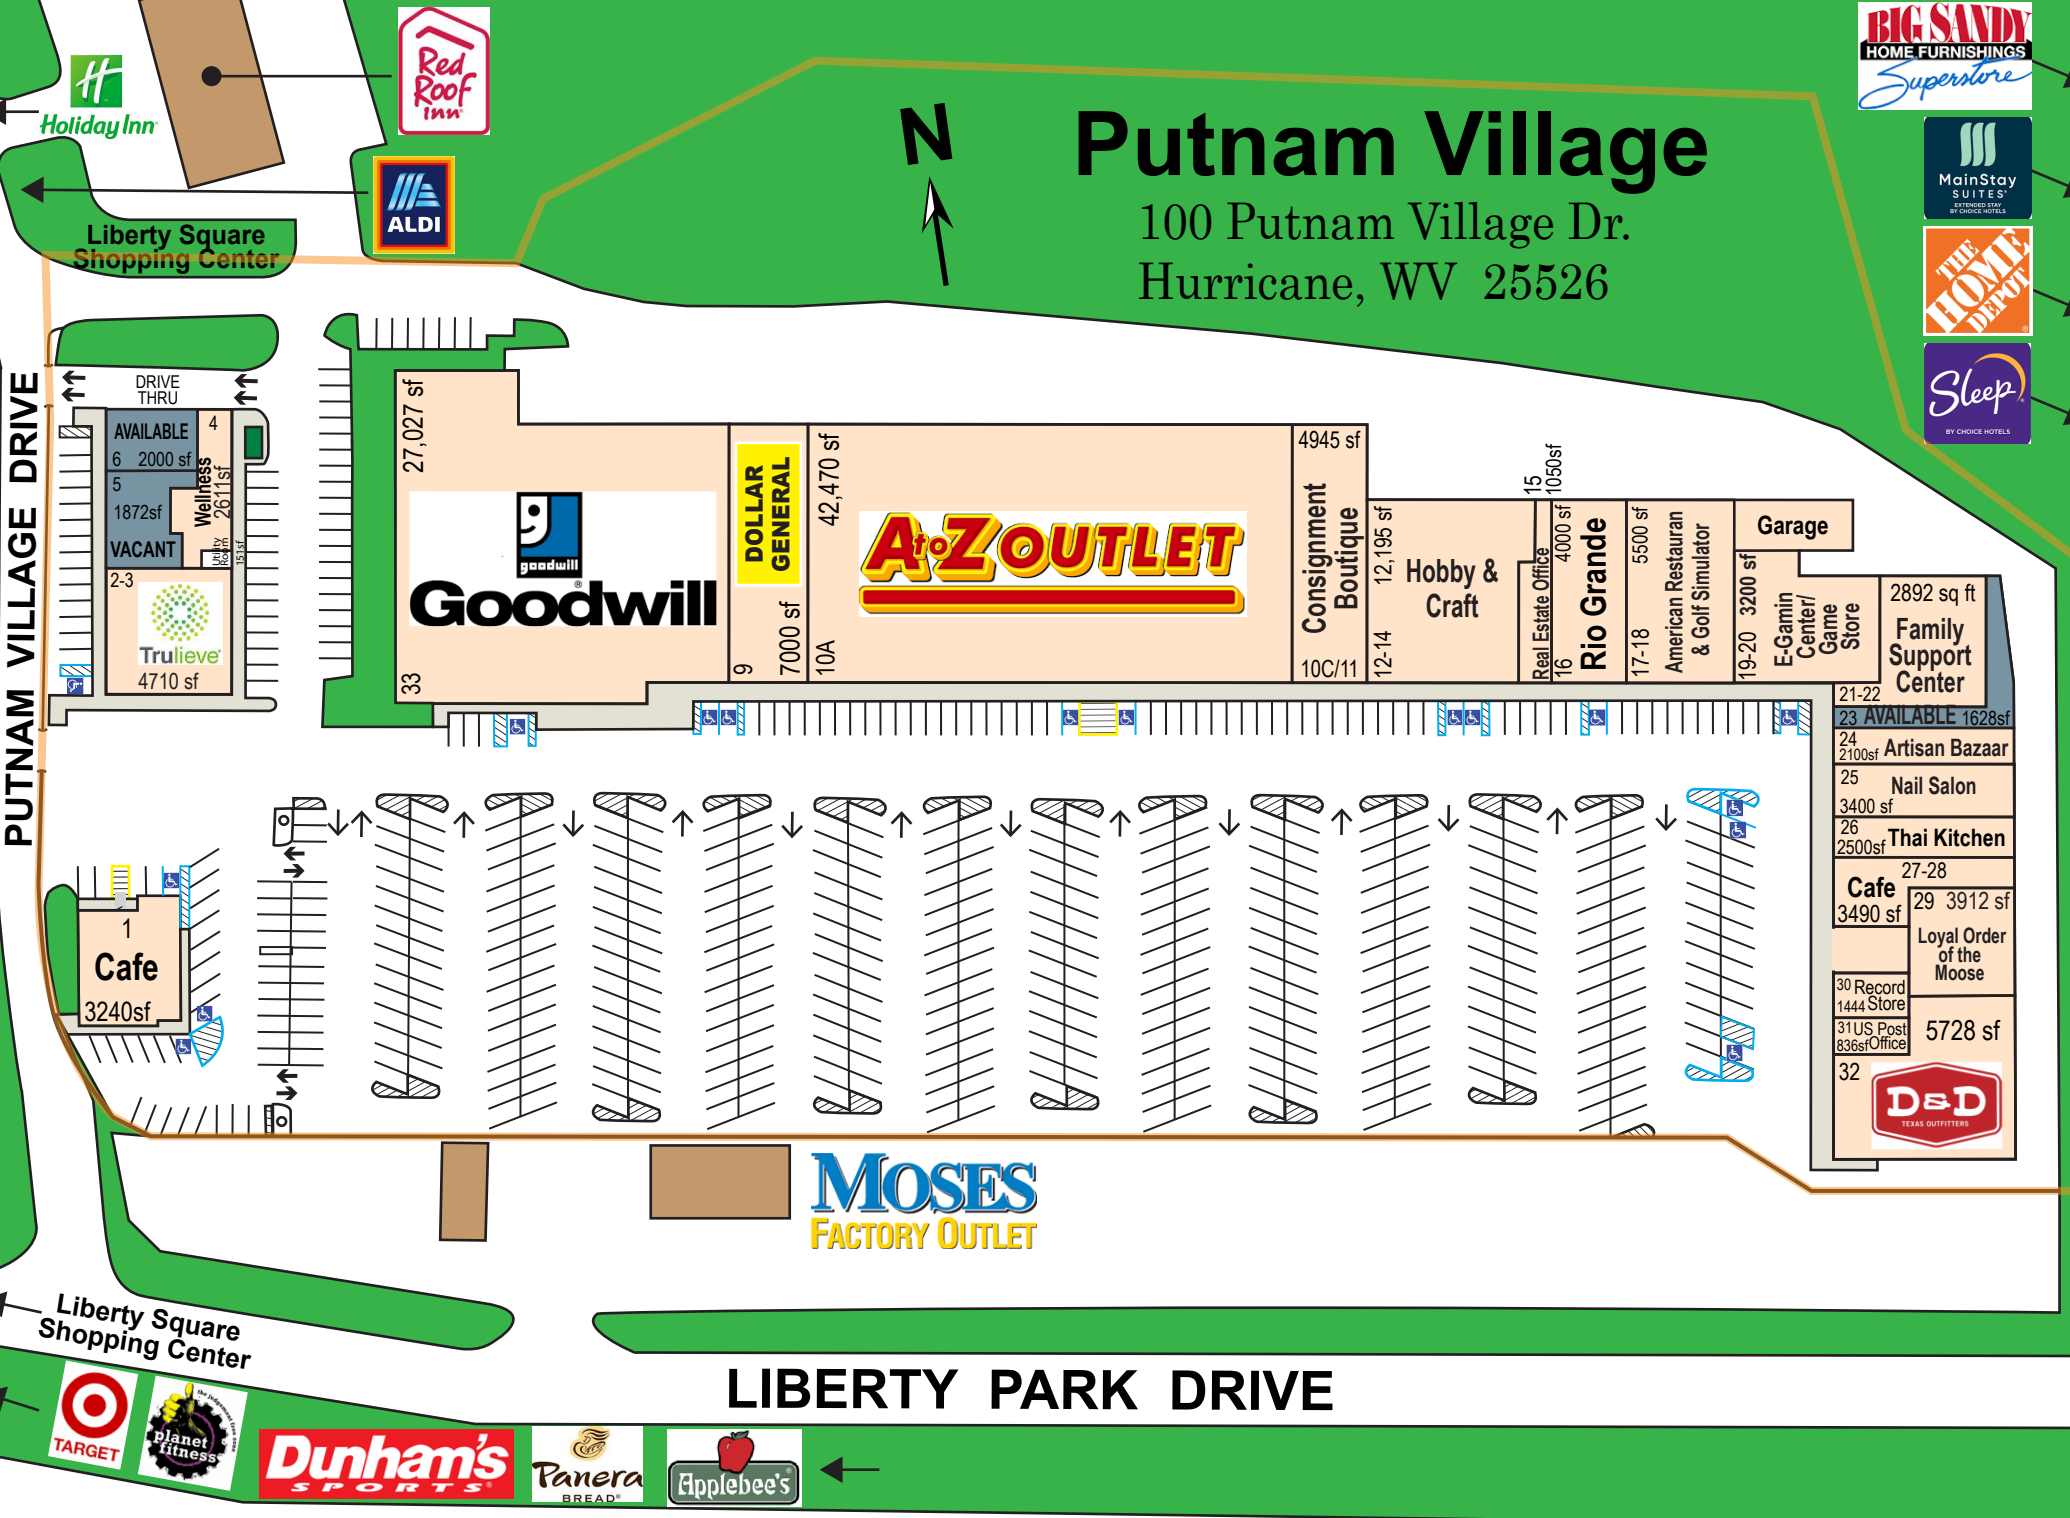

Putnam Village

100 Putnam Village Dr.
Hurricane, WV 25526

PUTNAM VILLAGE DRIVE

LIBERTY PARK DRIVE

HIGHWAY #64

Liberty Square Shopping Center

1 Cafe 3240sf

DRIVE THRU

AVAILABLE 4
6 2000 sf

5
1872sf

VACANT 2-3
2611sf

Wellness
Liberty 2611sf

Trulieve
4710 sf

27,027 sf

goodwill

Goodwill

9 7000 sf

10A 42,470 sf

33

DOLLAR GENERAL

9 7000 sf

10A 42,470 sf

A-Z OUTLET

10C/11 4945 sf

2892 sq ft

Family Support Center

21-22

23 AVAILABLE 1628sf

24 2100sf

Artisan Bazaar

25

Nail Salon