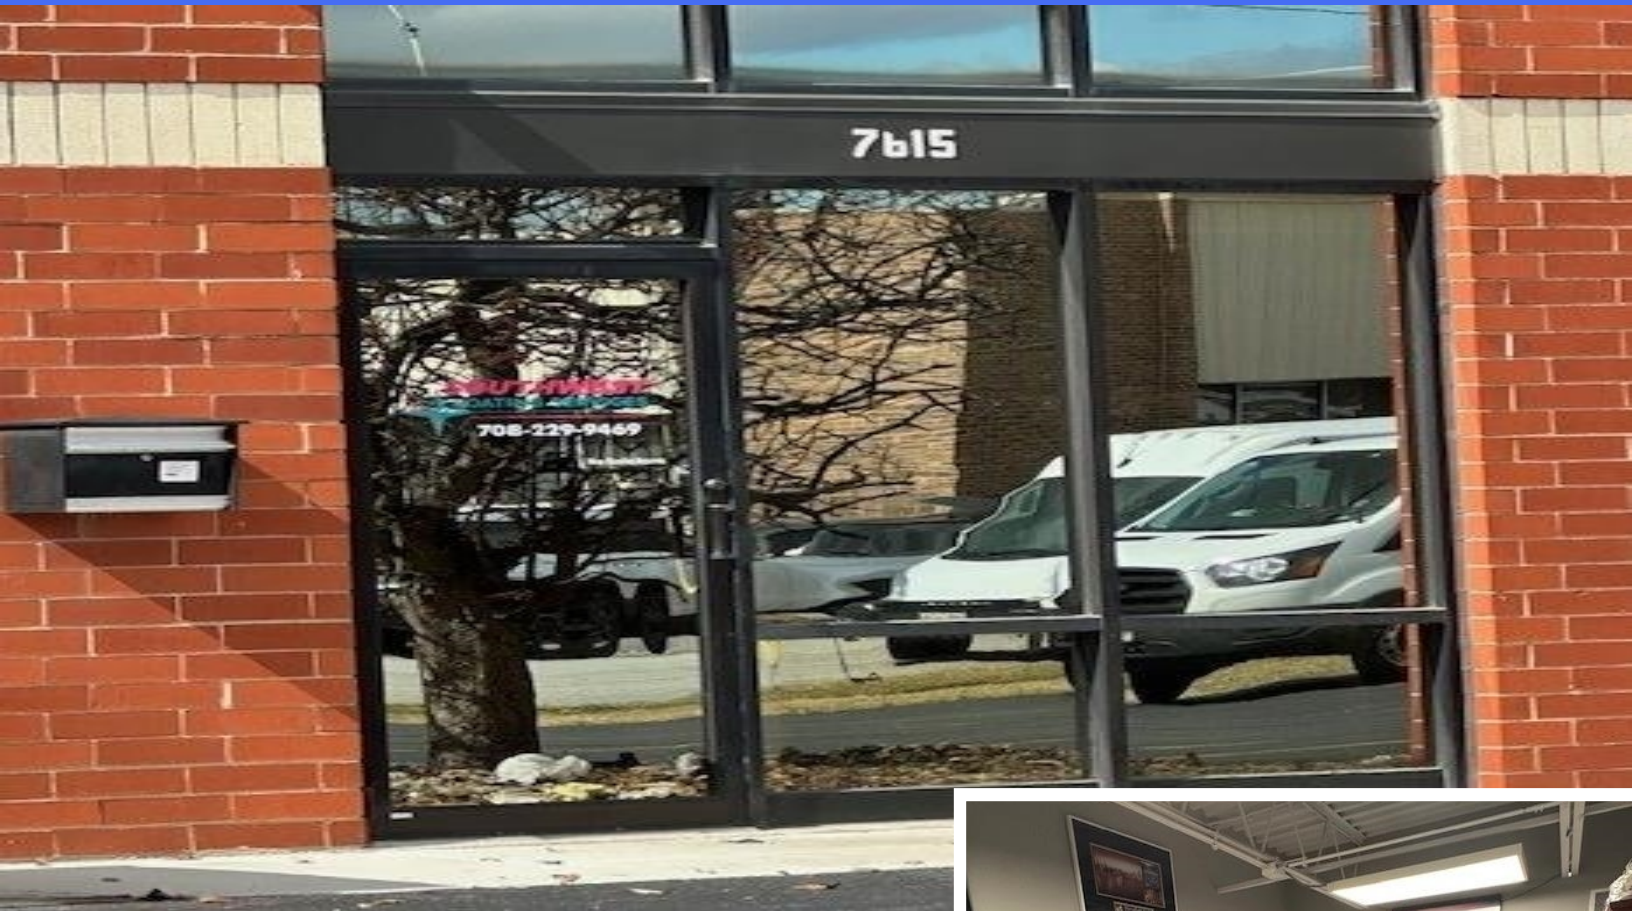

7615 W 100th Pl

7615 W 100th Pl  
Bridgeview IL 60455

## HIGHLIGHTS:

- » 2nd Floor Office Space Sublease
- » 2 Private Offices & 2 Cubicles + room for other desks
- » Shared Conference Room
- » Shared Kitchen
- » Warehouse Space Availability
- » Ask \$1,000 month