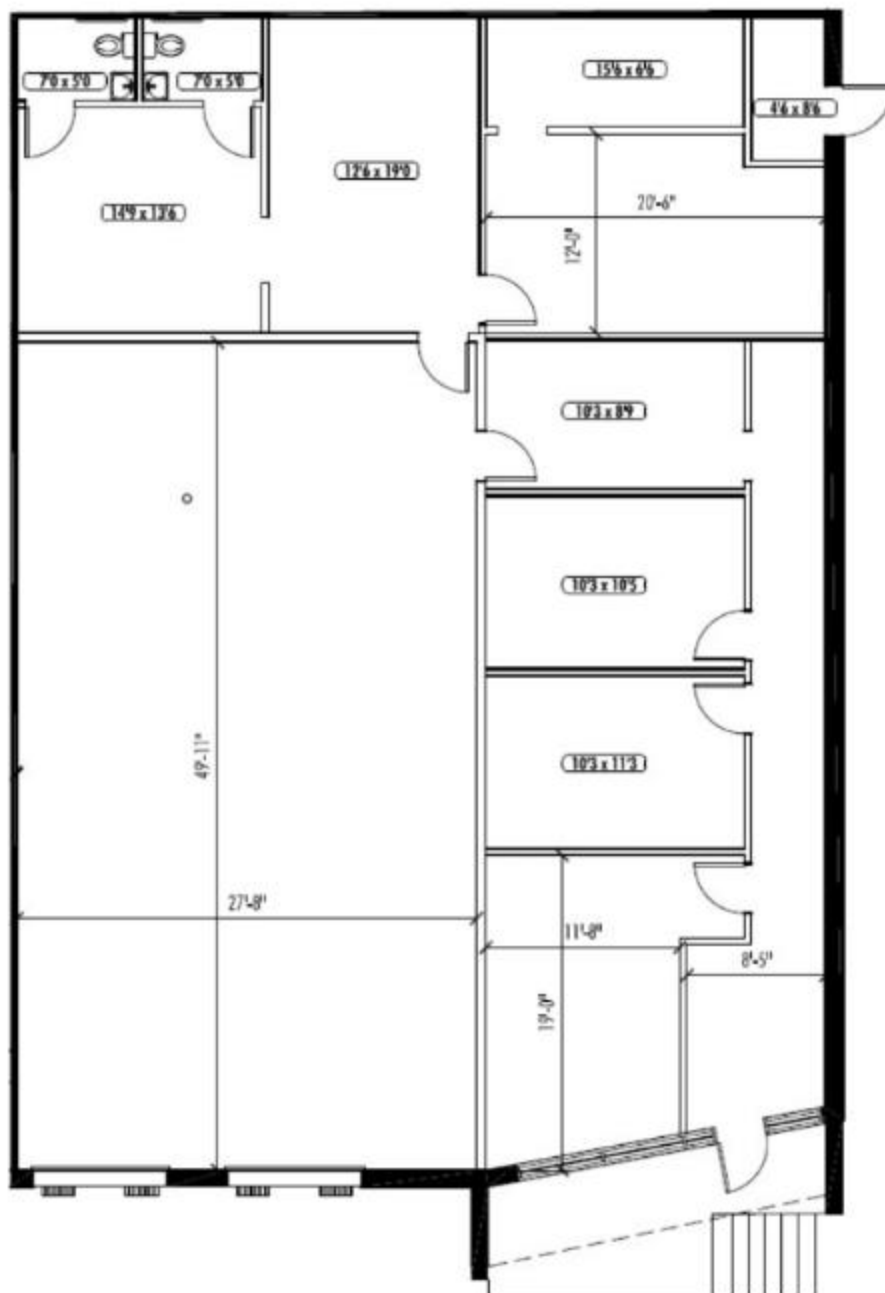

Jupiter Business Park

±3,485 SF

1111 Jupiter Road, Suite C101, Plano, TX

SPACE TO GROW

(214) 400-6989