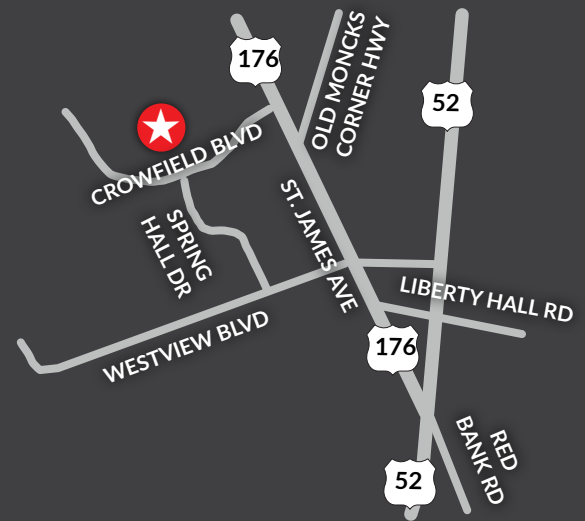

OFFICE FOR LEASE in Crowfield Executive Park

118 Springhall Drive | Goose Creek SC 29445

- Located within the Crowfield Executive Park in Goose Creek
- This is a well laid out office suite which includes a waiting area/reception, three private offices, a conference room plus a storage room and a restroom
- Great tenant mix to include medical, engineer and finance companies
- On-site parking
- Available immediately

TMS #: 243-03-00-011

COUNTY: Berkeley

AVAILABLE: Suite C - 1,024 SF - \$22/SF Modified Gross

118 SPRINGHALL DRIVE | GOOSE CREEK, SC 29445

LANDMARK
ENTERPRISES
COMMERCIAL REAL ESTATE

OFFICE SUITE FOR LEASE

in Crowfield Executive Park

DISTANCE MAP

118 SPRINGHALL DRIVE | GOOSE CREEK, SC 29445

LANDMARK
ENTERPRISES
COMMERCIAL REAL ESTATE

OFFICE SUITE FOR LEASE

in Crowfield Executive Park

AERIAL MAP

118 SPRINGHALL DRIVE | GOOSE CREEK, SC 29445