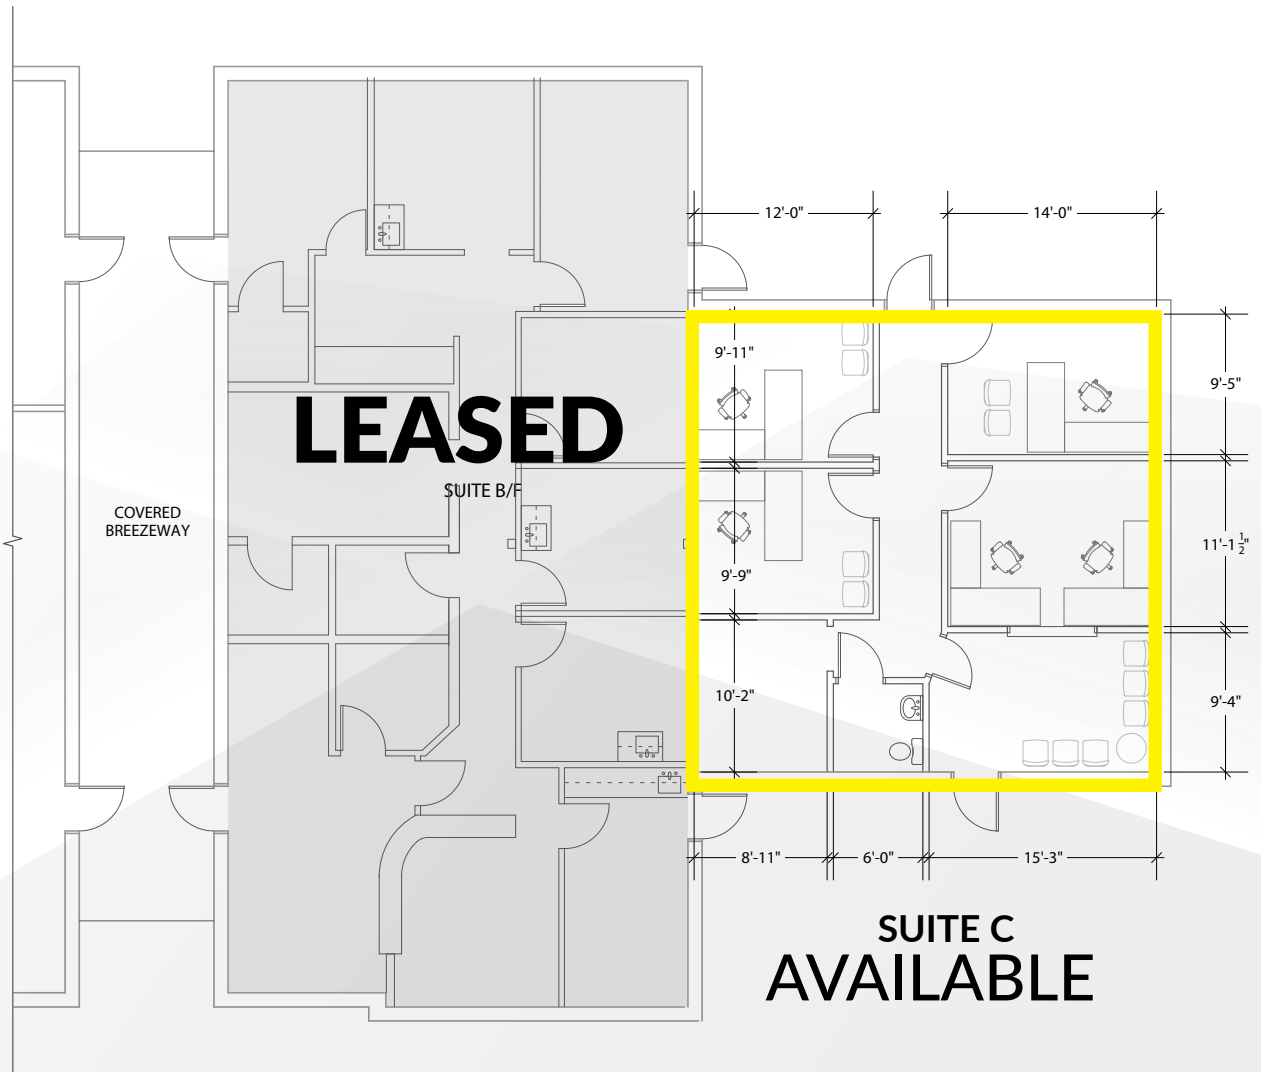

OFFICE SUITE FOR LEASE

in Crowfield Executive Park

FLOOR PLAN

118 SPRINGHALL DRIVE | GOOSE CREEK, SC 29445

LANDMARK
ENTERPRISES
COMMERCIAL REAL ESTATE