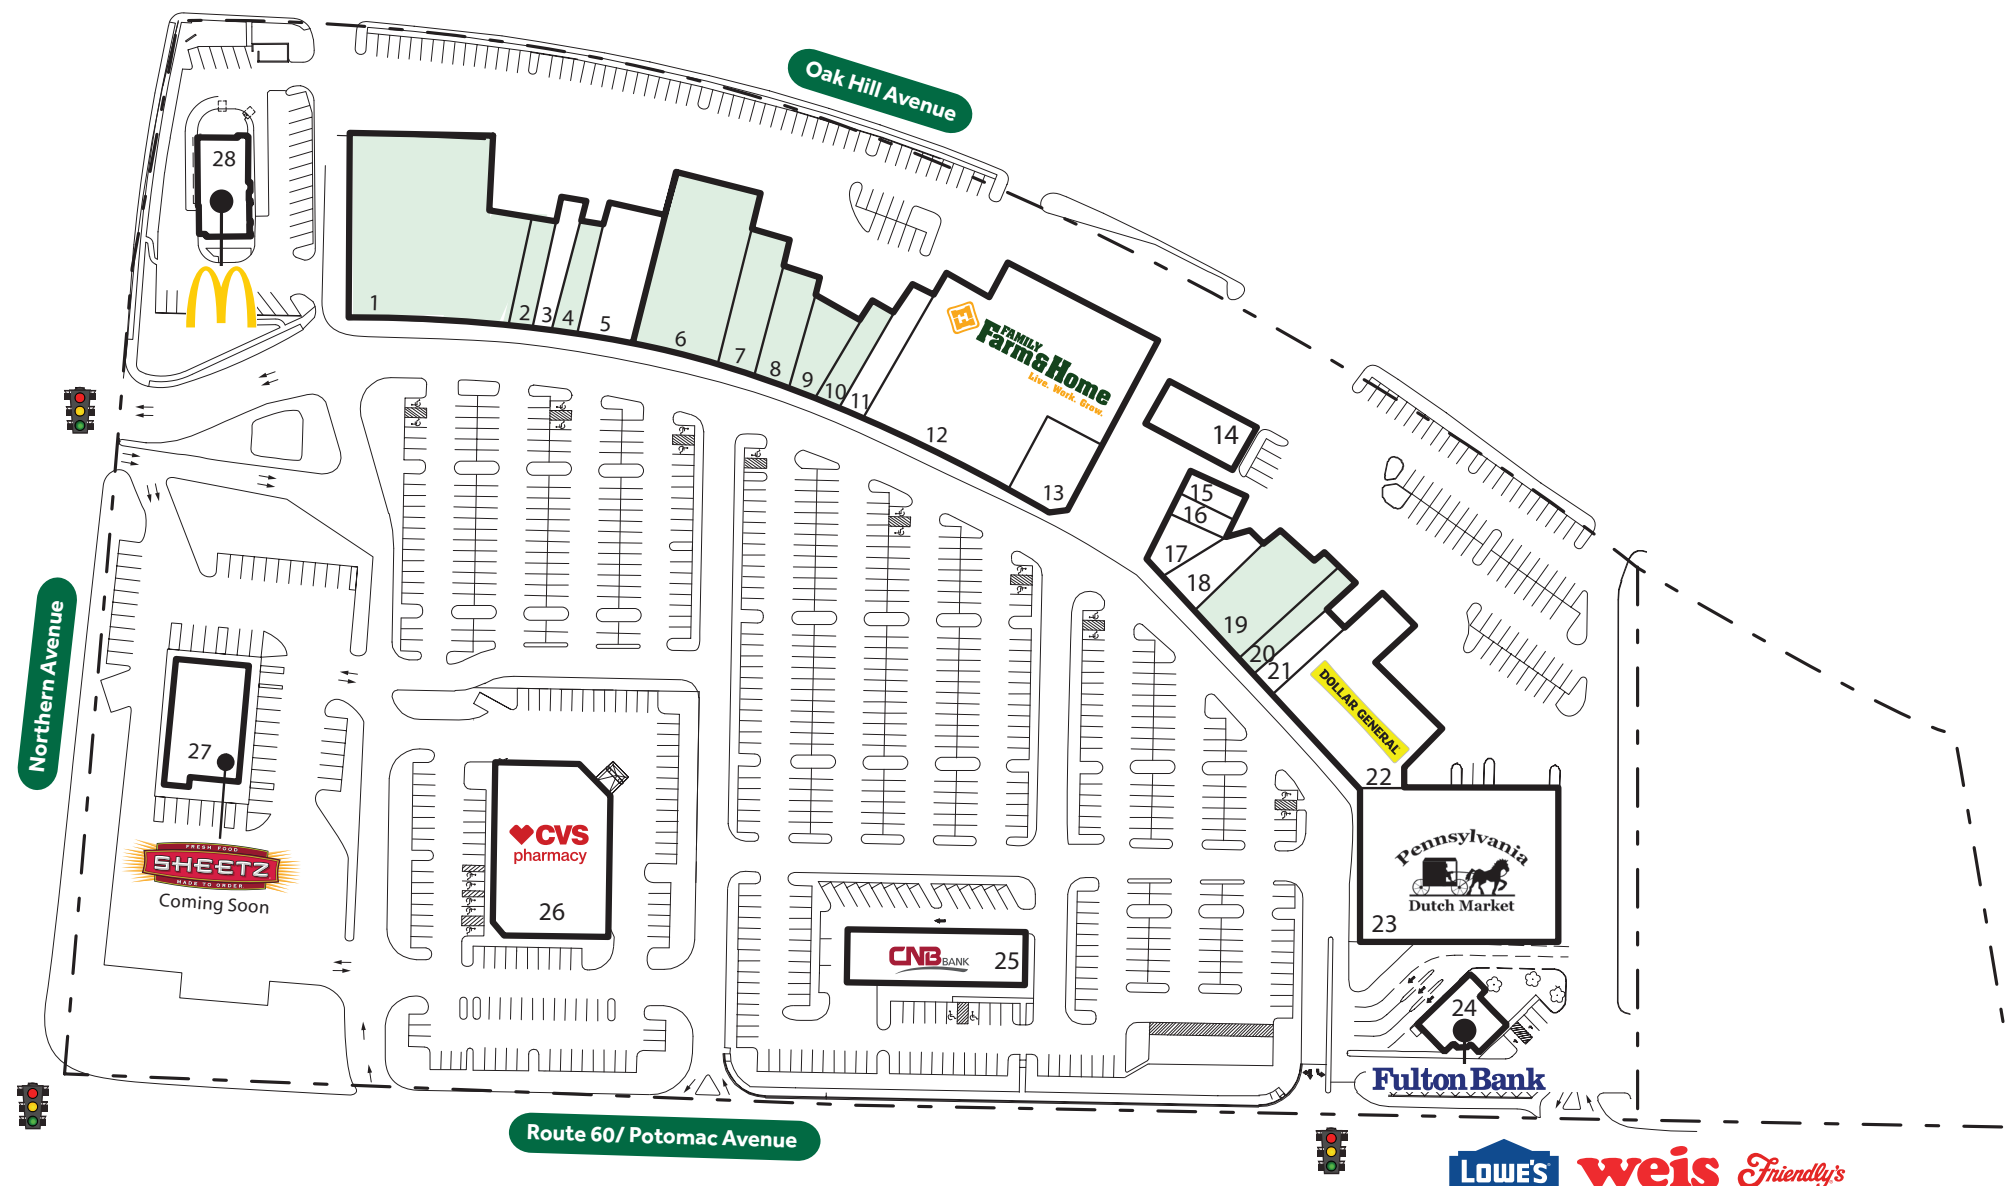

Long Meadow Shopping Center

Hagerstown, Maryland

Suite	Tenant	Sq. Ft.
1.	1505 New Gym - Coming Soon!	24,395 sf
2.	1509 Available (20' x 100')	2,000 sf
3.	1511 Long Meadow Cleaners	2,100 sf
4.	1513 Available (21' x 100')	2,100 sf
5.	1515 Long Meadow Liquors	7,400 sf
6.	1519 Available (75' x 160')	12,000 sf
7.	1525 Available (37.6' x 125')	4,706 sf
8.	1527 Available (28.8' x 100')	2,880 sf
9.	1529 Available (33.62' x 100')	3,362 sf
10.	1531 Available (20' x 100')	2,000 sf
11.	1533 China Wok	2,840 sf
12.	1539 Family Farm and Home	30,000 sf
13.	1545 Longmeadow Eye Care	3,798 sf
14.	1551 Rooster Moon Coffee House	1,860 sf
15.	1555 Weyira Olive Oil	800 sf
16.	1557 Long Meadow Barber Shop	800 sf
17.	1561 The 301	1,954 sf
18.	1563 Nail Palace	1,440 sf
19.	1567 Available (50' x 109' irr.)	5,430 sf
20.	1571 Available (18' x 109')	1,976 sf
21.	1573 Shear Image Hair Salon	1,440 sf
22.	1579 Dollar General	9,987 sf
23.	1583 Pennsylvania Dutch Market	20,000 sf
24.	The Fulton Bank	2,500 sf
25.	CNB Bank	3,300 sf
26.	CVS	13,225 sf
27.	Sheetz - Coming Soon!	6,131 sf
28.	McDonald's	3,904 sf

LOWE'S weis Friendly's