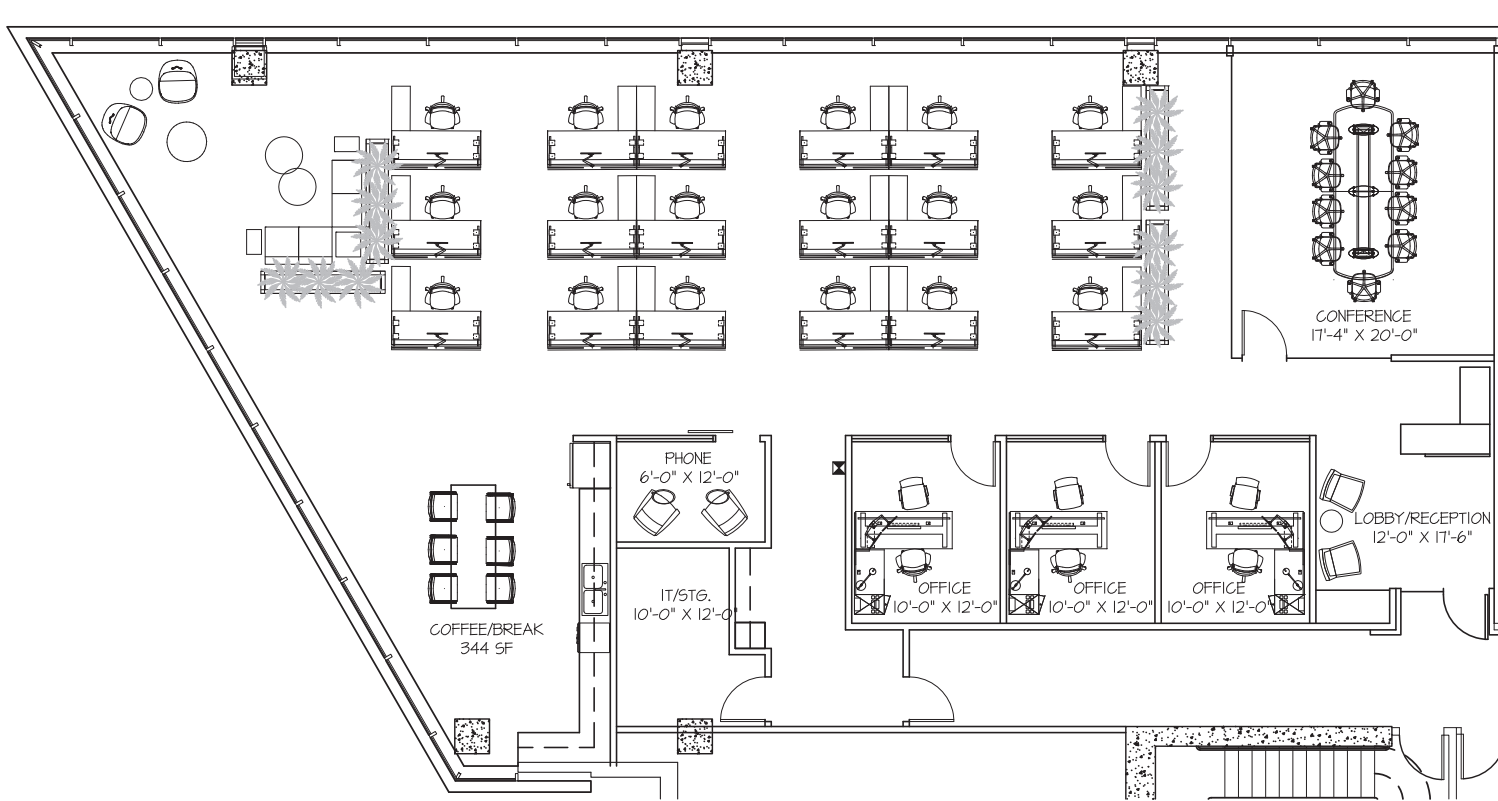

# MAX AT KIERLAND

16220 N SCOTTSDALE RD  
SCOTTSDALE AZ 85254

SUITE 450 | ±4,309

Sublease through 5/31/2030

**NEWMARK**

**RFA**  
ASSET MANAGEMENT

**PATRICK DEVINE**  
t 602-952-3859  
patrick.devine@nrmk.com