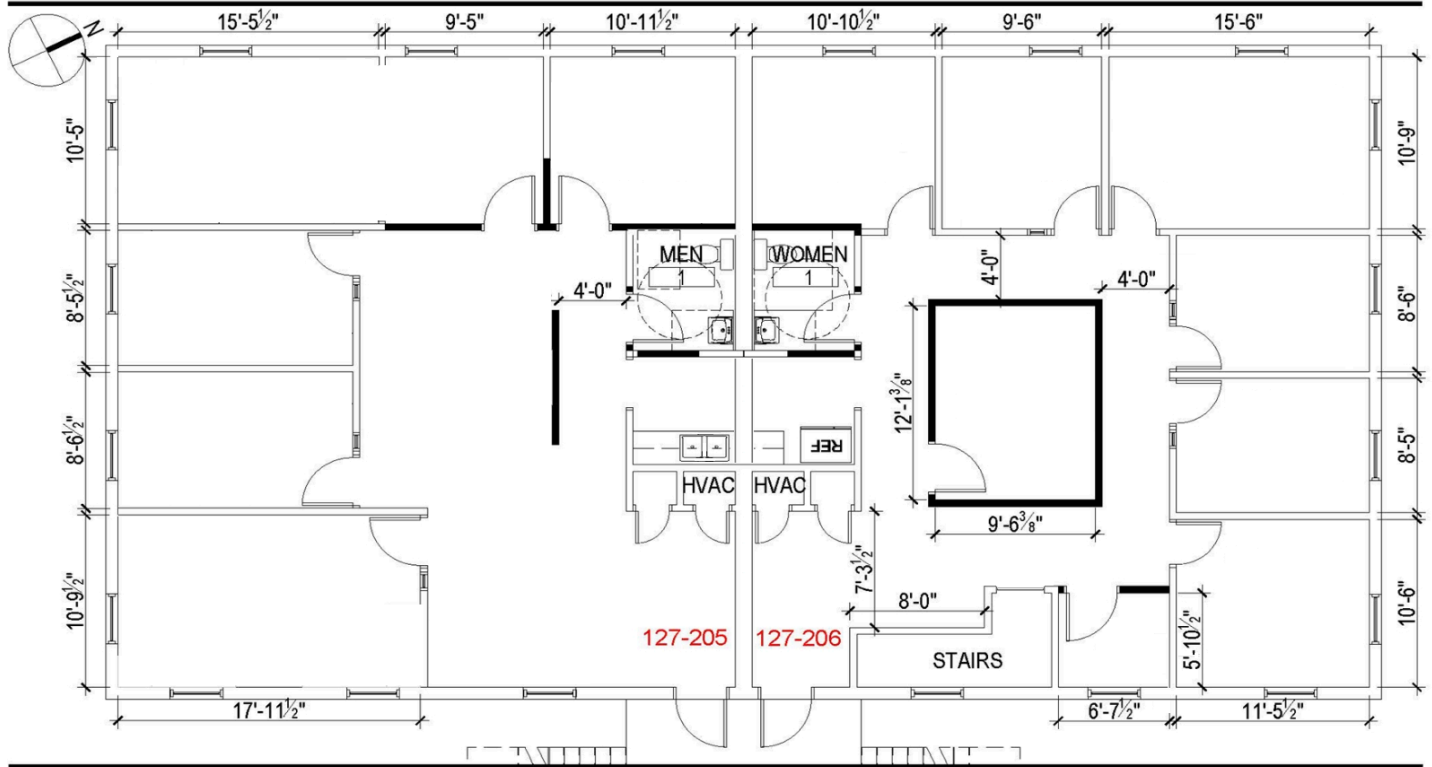

FLOOR PLAN

127 KINGSTON 2ND FLOOR

127 KINGSTON DRIVE
CHAPEL HILL, NORTH CAROLINA
RENTABLE AREA: 3,085 SQ FT