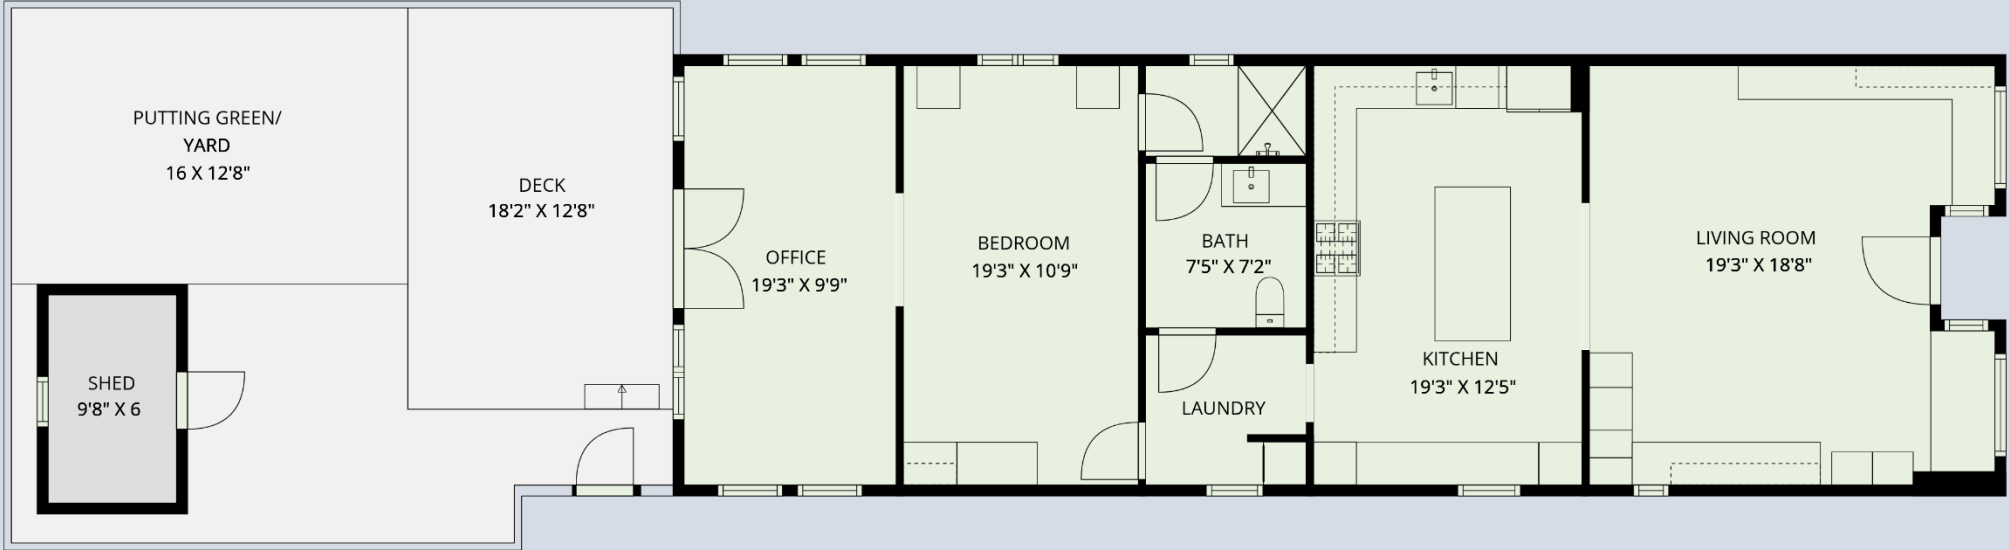

206 NE 80th Ave – Portland OR 97211

Main Level: 1205 SQ FT