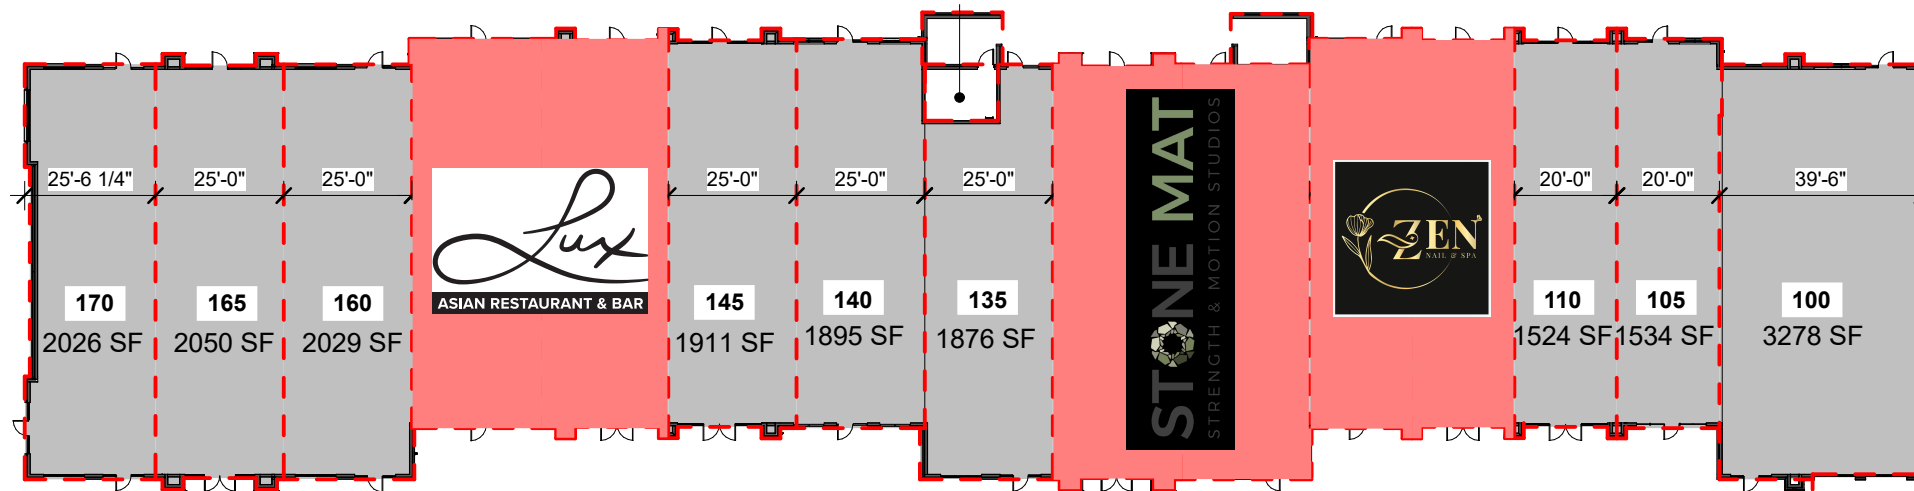

Kettlestone Lakes

3150 Grand Prairie Pkwy. Waukee, IA

ACCURATE
COMMERCIAL RES

RETAIL CENTER
LOCATION

For Leasing Information, Please Contact:
Jared Johnson
515-556-0124
jjohnson@accuratedevelopment.com

Building Elevation