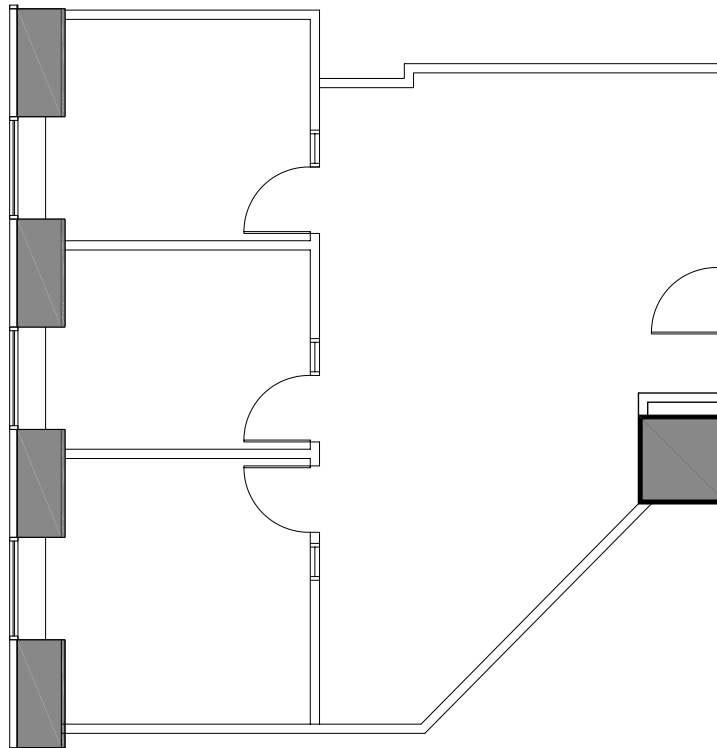

980 NORTH MICHIGAN

SUITE 1580 - 1,125 RSF

CHRIS CASSATA

+1 773 343 0869

chris.cassata@cushwake.com

ANTHONY CHIEFARI

+1 312 967 7548

anthony.chiefari@cushwake.com