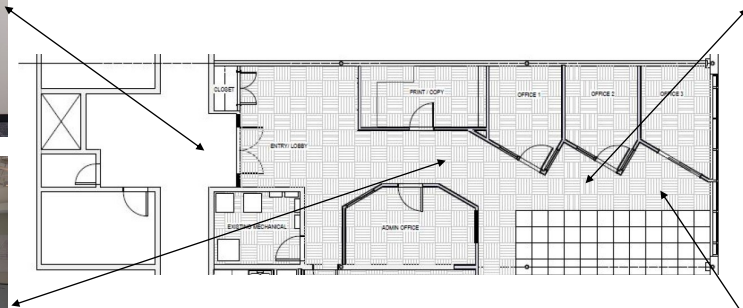

3 offices

1 meeting room

1 conference room

Open office

Closet and storage

Patrick Verbeke | KW Commercial | KW Boston NW | Cambridge, MA
617-230-3638 | Patrick@ValtiRealEstate.com | ValtiCommercial.com