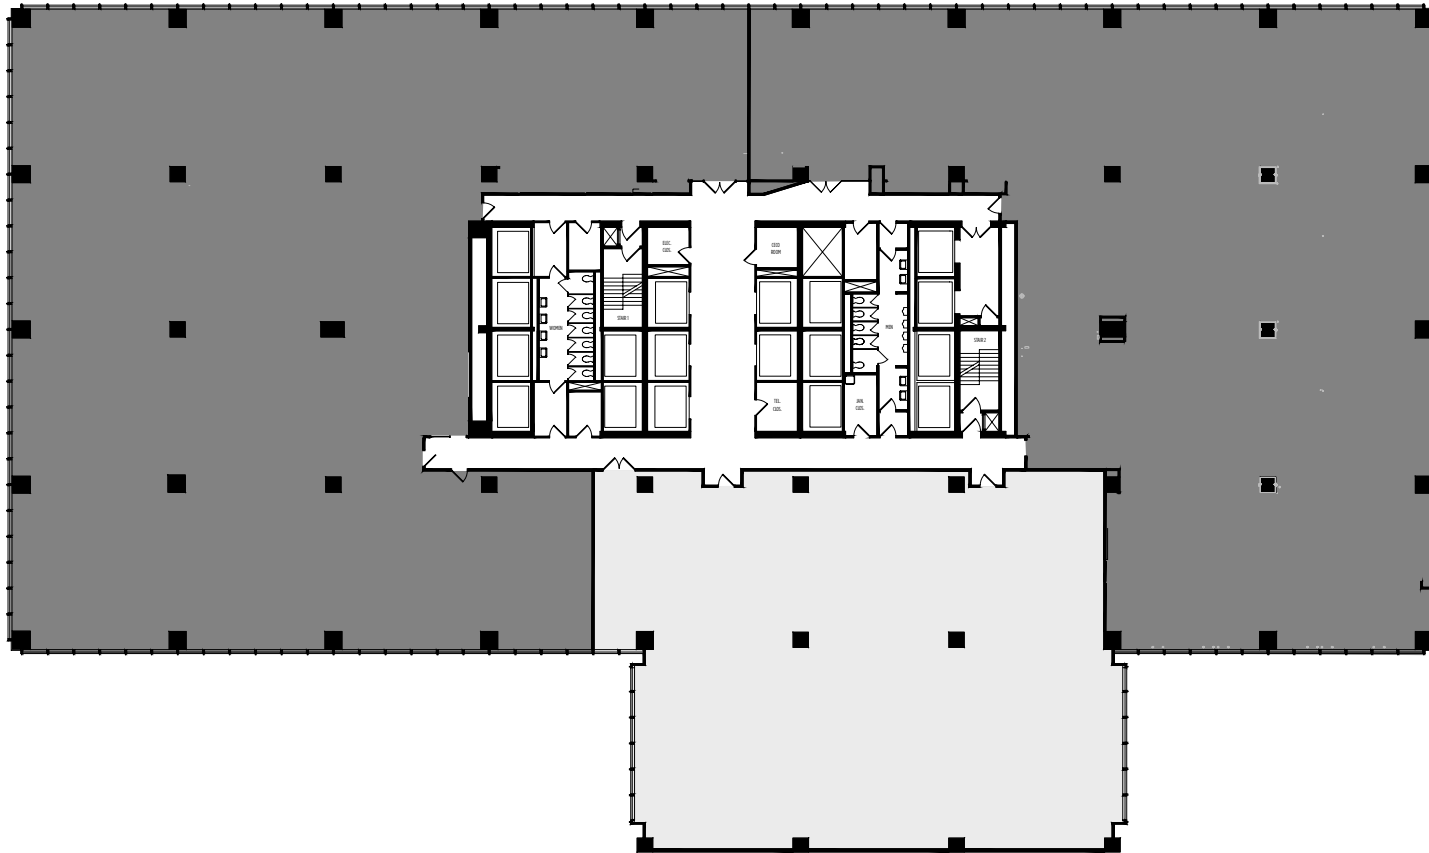

225 N MICHIGAN

SUITE 850

8,332 SF

Available Immediately

LEASING CONTACTS

www.michiganplaza.com

MARK BUTH

312.558.3860
mark.buth@transwestern.com