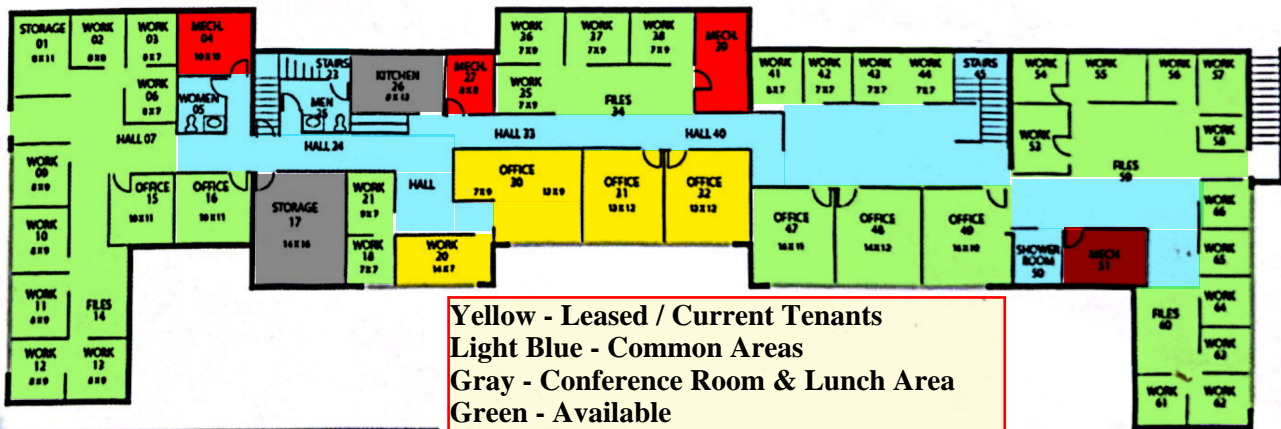

LOWER

Yellow - Leased / Current Tenants
Light Blue - Common Areas
Gray - Conference Room & Lunch Area
Green - Available
Dark Blue - Future Renovation (Available)
Red - Mechanical Room