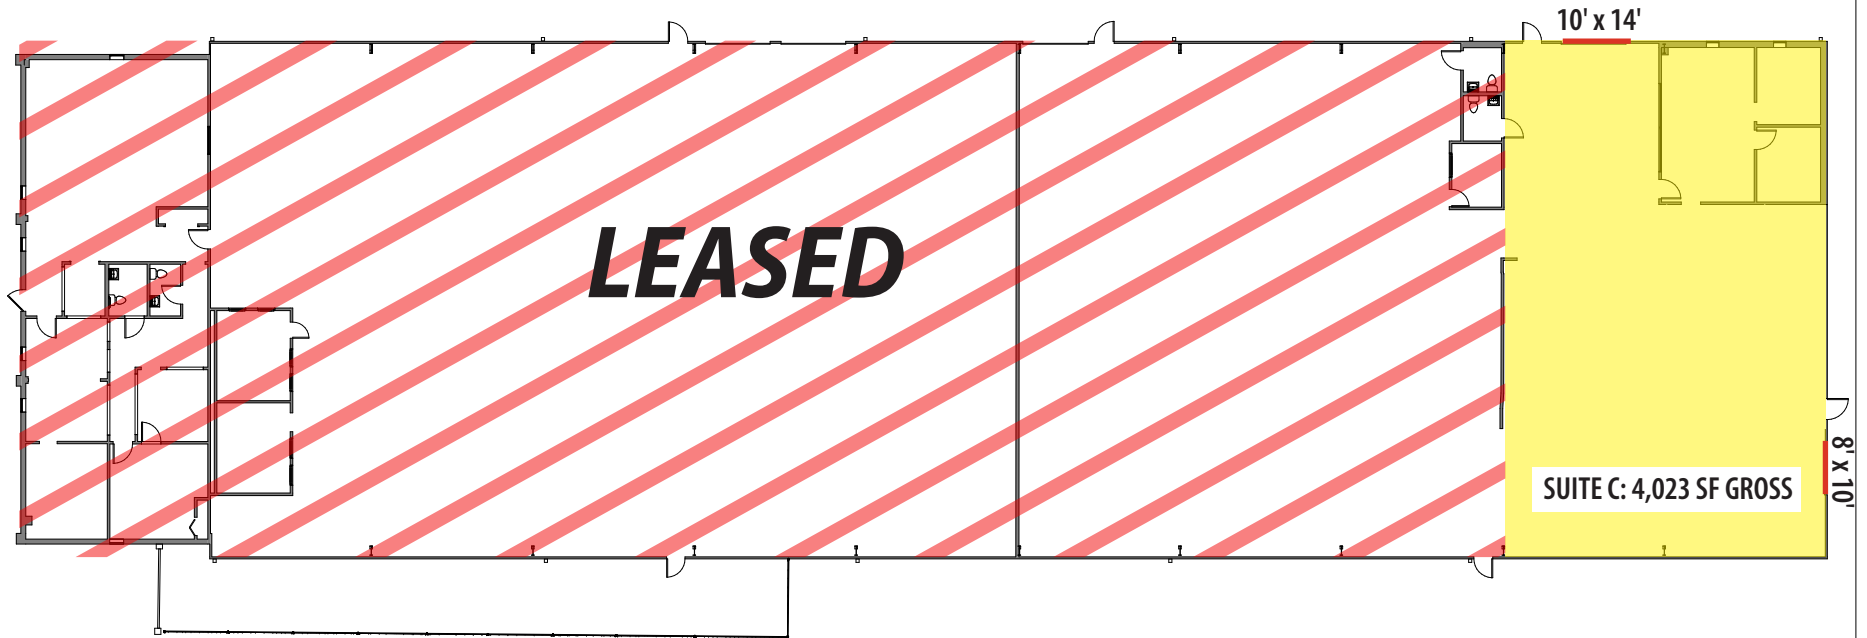

200 VARNFIELD FLOOR PLAN

1st Floor
1/8" = 1'-0"

SCALE: 1/8" = 1'-0"

200 Varnfield Dr
Summerville, SC 29483

Floor Plan

November 07, 2022

A101