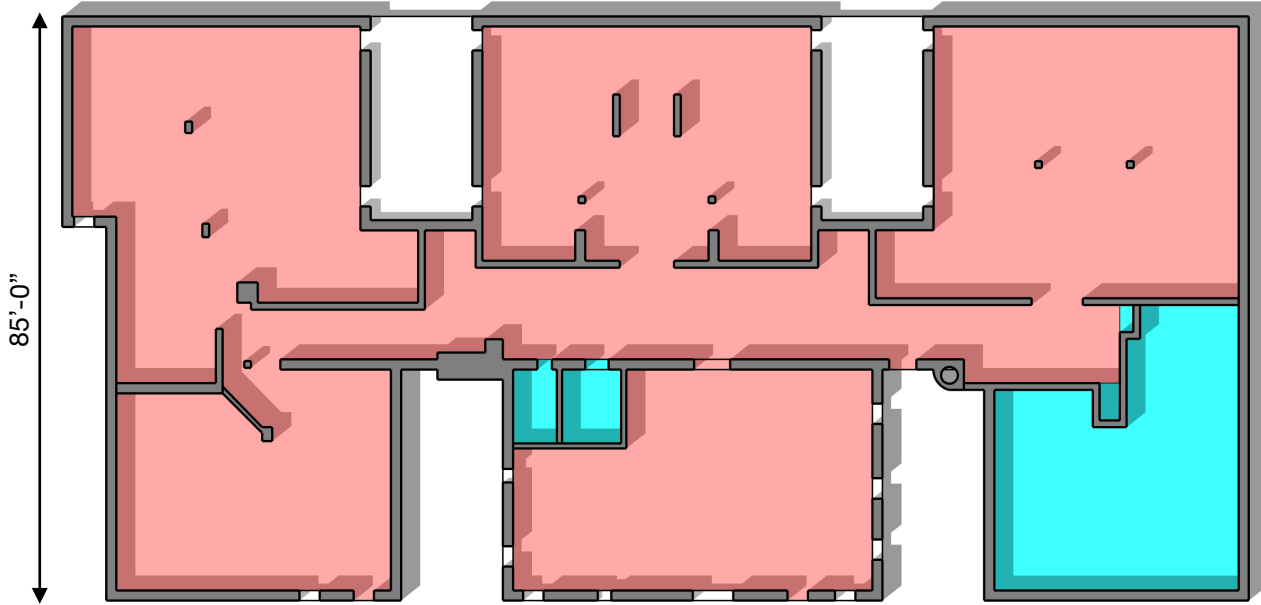

WYTHE PLACE

175'-0"

EAST 171ST STREET

AVAILABLE GROSS SF
10,800 SF

BUILDING MECHANICAL
SPACES

WYTHE PLACE

EAST 171ST STREET

1459 WYTHE PLACE, BRONX NY
BLOCK: 2844 LOT: 105

FLOOR PLAN