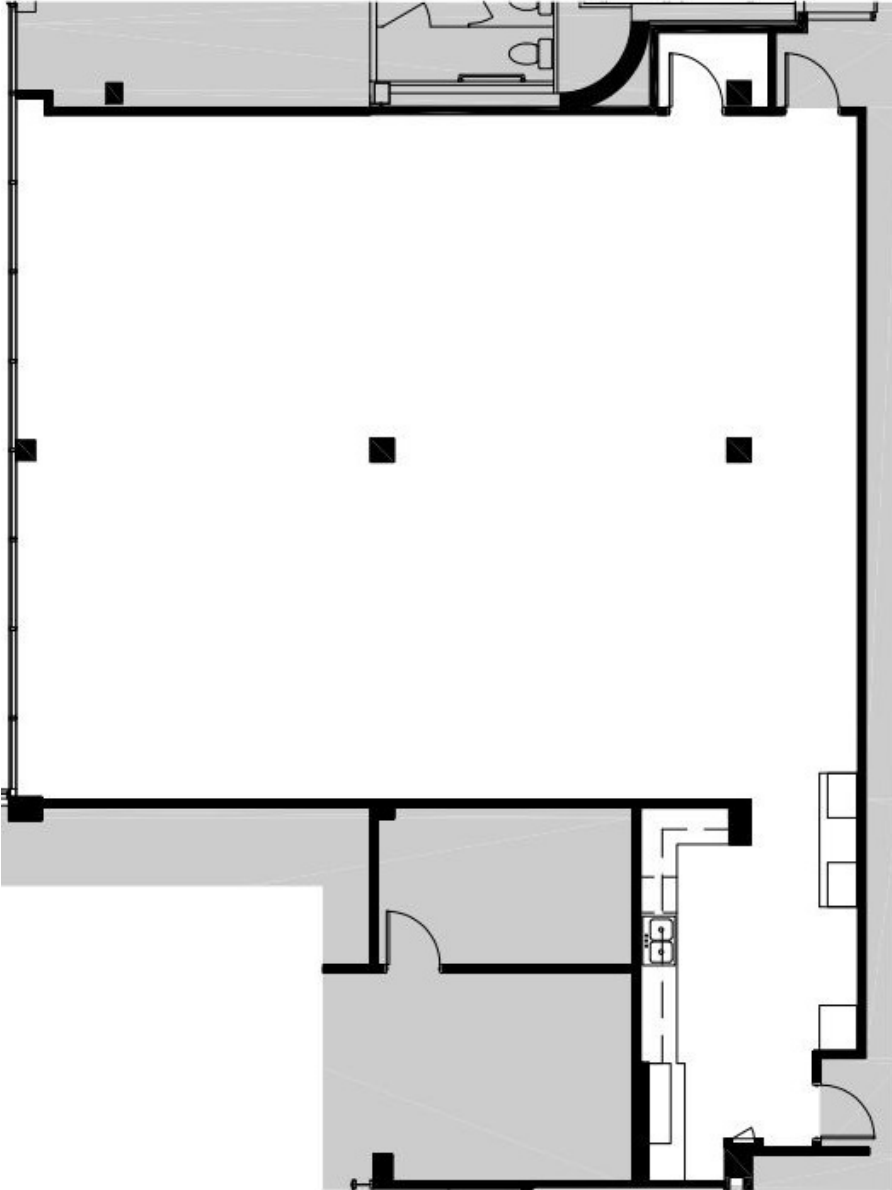

SUITE 125 | 2,563 SF

1751 W DIEHL RD | NAPERVILLE, IL

SPACE NOTES

- First Floor Space
- On-Site Deli
- Fitness Center
- Free Conference Facility

RYAN MOEN
630.480.6346
RMoen@VersaRES.com

JOHN MILLNER
630.480.6342
JMillner@VersaRES.com