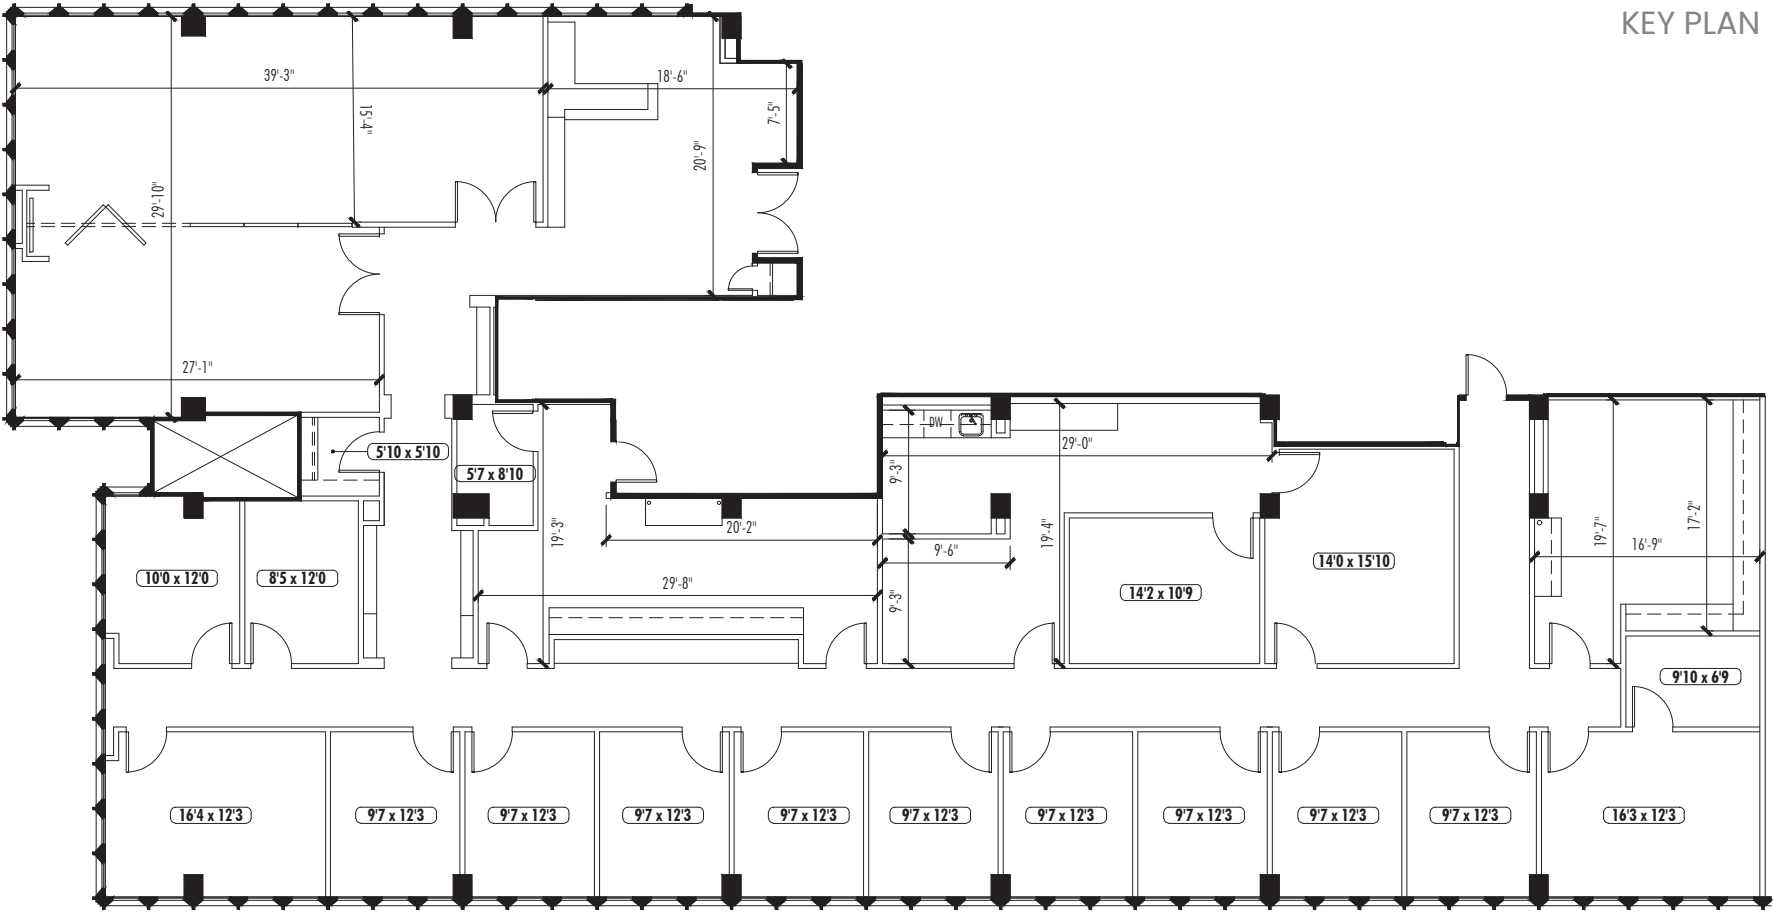

TOWER 229, SUITE 400

6,862 RSF

KEY PLAN

PEACHTREE
CENTER