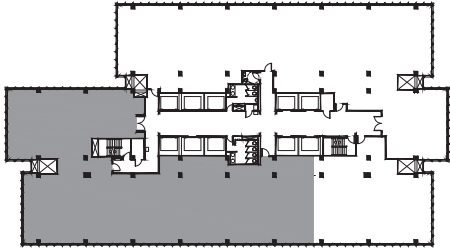

TOWER 229, SUITE 400

6,862 RSF

KEY PLAN

PEACHTREE
CENTER