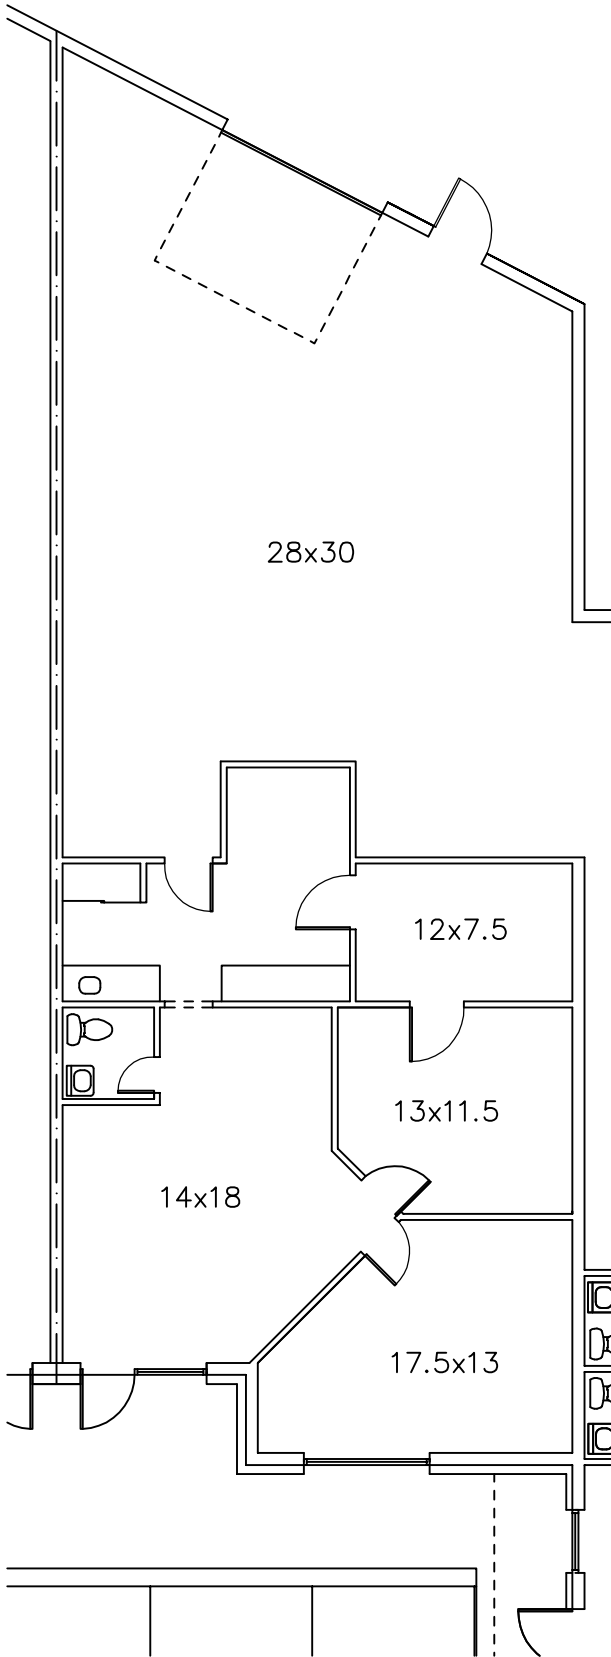

10828 GULFDALE

3,341 SF

UPDATED
05.31.2018

SCALE: 3/32" = 1'-0"
Room sizes are approximate

LOCATION PLAN

10826 GULFDALE

2,484 SF

UPDATED
05.31.2018

10824 B GULFDAL

2,696 SF

UPDATED
 05.31.2018

LOCATION PLAN

10822 GULFDALE

2,485 SF

UPDATED
05.31.2018

28x80

LOCATION PLAN

SCALE: 3/32" = 1'-0"
Room sizes are approximate

10818 GULF DALE
2,063 SF

UPDATED
05.31.2018

SCALE: 3/32" = 1'-0"
Room sizes are approximate

SCALE: 3/32" = 1'-0"
 Room sizes are approximate

10818 GULFDALE

1,995 SF

UPDATED
 05.31.2018