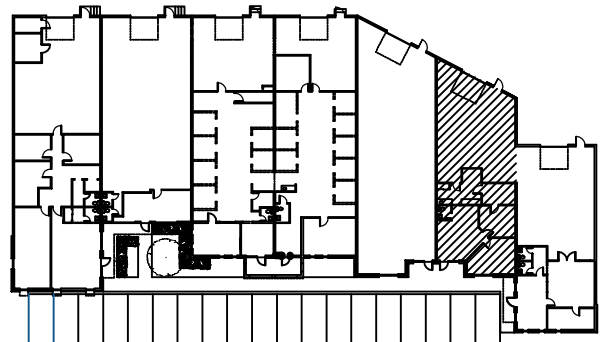

10824 B GULFDAL

2,696 SF

UPDATED
 05.31.2018

LOCATION PLAN

10822 GULFDALE

2,485 SF

UPDATED
05.31.2018

28x80

LOCATION PLAN

SCALE: 3/32" = 1'-0"
Room sizes are approximate

10818 GULF DALE
2,063 SF

UPDATED
05.31.2018

SCALE: 3/32" = 1'-0"
Room sizes are approximate

SCALE: 3/32" = 1'-0"
 Room sizes are approximate

10818 GULFDALE