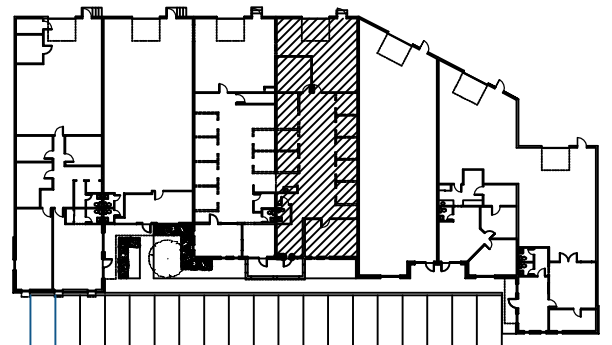

10828 GULFDALE

3,341 SF

UPDATED
05.31.2018

SCALE: 3/32" = 1'-0"
Room sizes are approximate

LOCATION PLAN

10826 GULFDALE

2,484 SF

UPDATED
05.31.2018

LOCATION PLAN

SCALE: 3/32 = 1'-0"
Room sizes are approximate

VALLA Design Group

10824 A GULFDALE

2,718 SF

UPDATED
05.31.2018

LOCATION PLAN

SCALE: 3/32" = 1'-0"
 Room sizes are approximate

10824 B GULFDAL

2,696 SF

UPDATED
 05.31.2018

LOCATION PLAN

10822 GULFDALE

2,485 SF

UPDATED
05.31.2018

28x80

LOCATION PLAN

SCALE: 3/32" = 1'-0"
Room sizes are approximate

10818 GULF DALE
2,063 SF

UPDATED
05.31.2018

SCALE: 3/32" = 1'-0"
Room sizes are approximate

SCALE: 3/32" = 1'-0"
 Room sizes are approximate

10818 GULFDALE