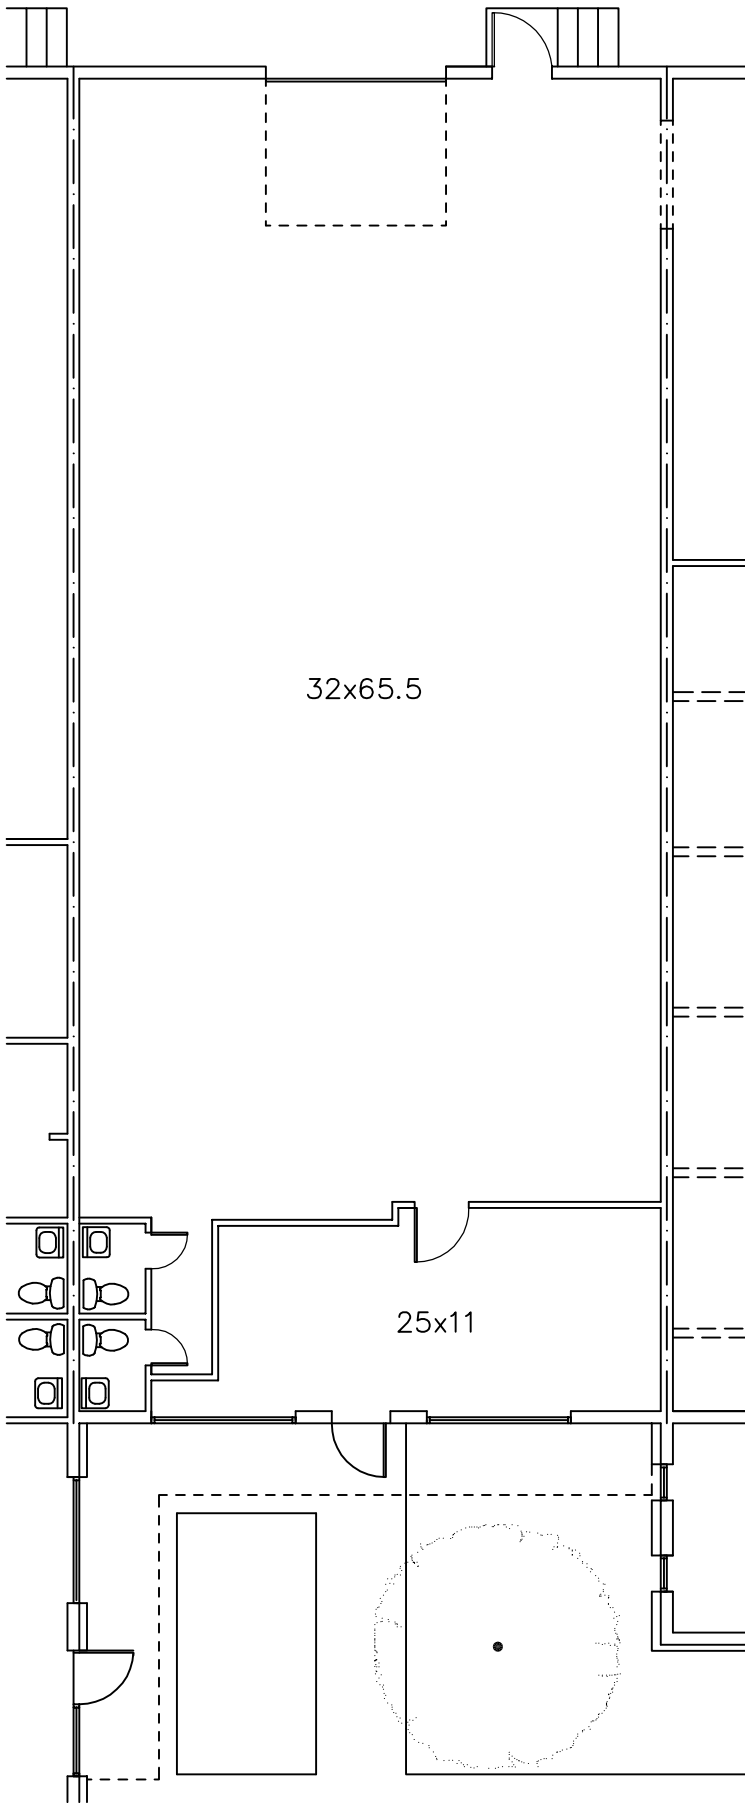

10828 GULFDALE

3,341 SF

UPDATED
05.31.2018

SCALE: 3/32" = 1'-0"
Room sizes are approximate

LOCATION PLAN

10826 GULFDALE

2,484 SF

UPDATED
05.31.2018

LOCATION PLAN

SCALE: 3/32 = 1'-0"
Room sizes are approximate

VALLA Design Group

10824 A GULFDALE

2,718 SF

UPDATED
05.31.2018

LOCATION PLAN

SCALE: 3/32" = 1'-0"
 Room sizes are approximate

10824 B GULFDAL

2,696 SF

UPDATED
 05.31.2018

LOCATION PLAN

10822 GULFDALE

2,485 SF

UPDATED
05.31.2018

28x80

1,995 SF

UPDATED
 05.31.2018