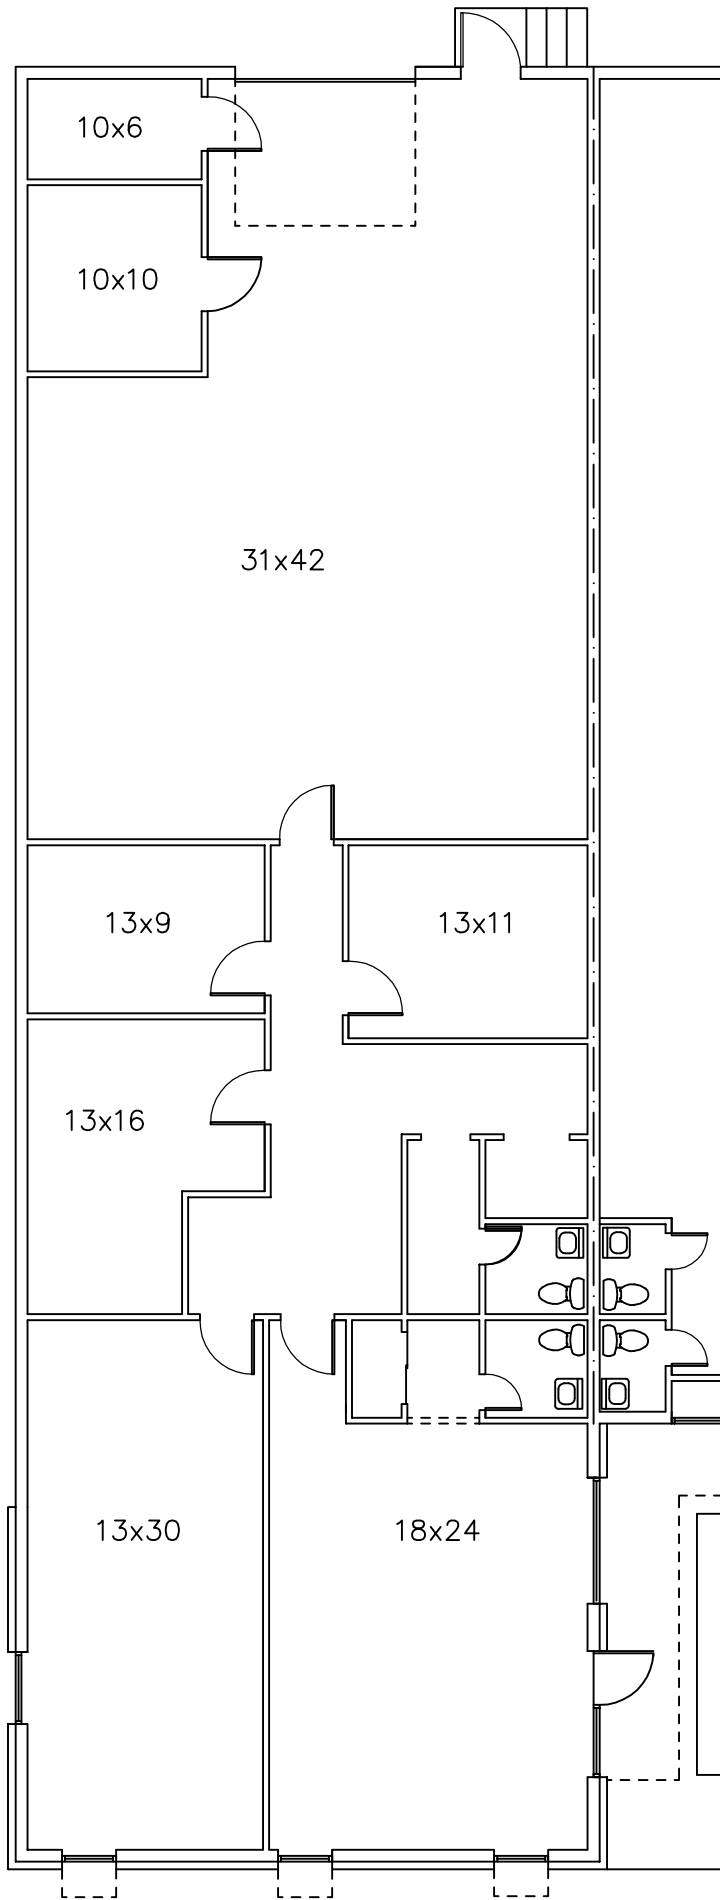

10828 GULFDALE

3,341 SF

UPDATED
05.31.2018

SCALE: 3/32" = 1'-0"
Room sizes are approximate

LOCATION PLAN

10826 GULFDALE

2,484 SF

UPDATED
05.31.2018

LOCATION PLAN

SCALE: 3/32 = 1'-0"
Room sizes are approximate

VALLA Design Group

10824 A GULFDALE

2,718 SF

UPDATED
05.31.2018

LOCATION PLAN

SCALE: 3/32" = 1'-0"
 Room sizes are approximate

10824 B GULFDAL

2,696 SF

UPDATED
 05.31.2018

LOCATION PLAN

10822 GULFDALE

2,485 SF

UPDATED
05.31.2018

28x80

1,995 SF

UPDATED
 05.31.2018