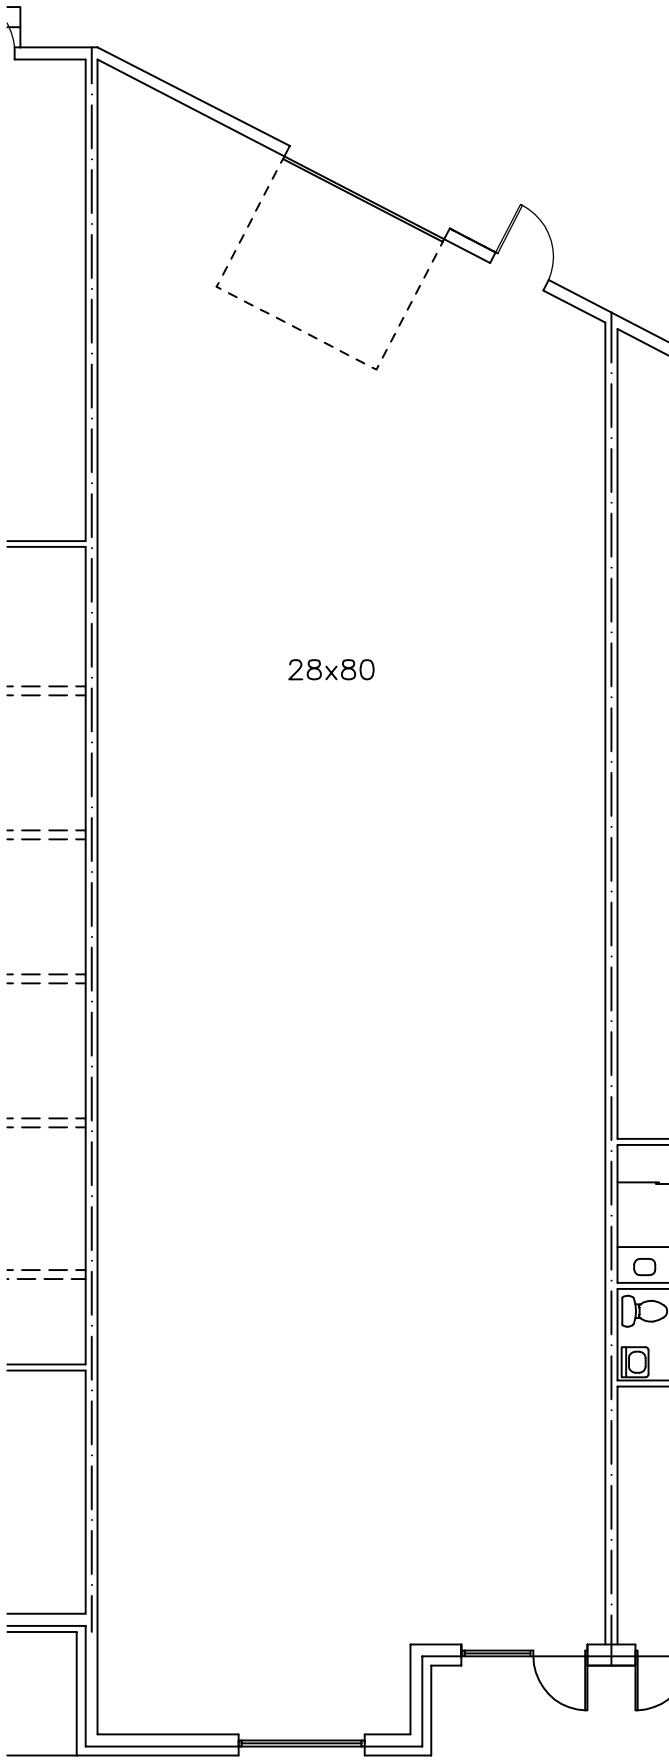

10828 GULFDALE

3,341 SF

UPDATED
05.31.2018

SCALE: 3/32" = 1'-0"
Room sizes are approximate

LOCATION PLAN

10826 GULFDALE

2,484 SF

UPDATED
05.31.2018

LOCATION PLAN

SCALE: 3/32 = 1'-0"
Room sizes are approximate

VALLA Design Group

10824 A GULFDALE

2,718 SF

UPDATED
05.31.2018

LOCATION PLAN

SCALE: 3/32" = 1'-0"
 Room sizes are approximate

10824 B GULFDAL

2,696 SF

UPDATED
 05.31.2018

LOCATION PLAN

10822 GULFDALE

2,485 SF

UPDATED
05.31.2018

28x80

1,995 SF

UPDATED
 05.31.2018