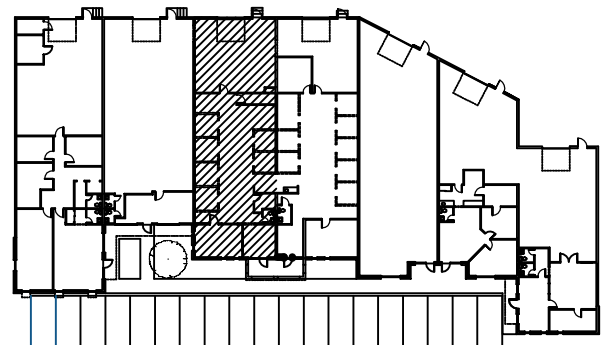

10828 GULFDALE

3,341 SF

UPDATED
05.31.2018

SCALE: 3/32" = 1'-0"
Room sizes are approximate

LOCATION PLAN

10826 GULFDALE

2,484 SF

UPDATED
05.31.2018

LOCATION PLAN

SCALE: 3/32 = 1'-0"
Room sizes are approximate

VALLA Design Group

10824 A GULFDALE

2,718 SF

UPDATED
05.31.2018

LOCATION PLAN

SCALE: 3/32" = 1'-0"
 Room sizes are approximate

10824 B GULFDAL

2,696 SF

UPDATED
 05.31.2018

LOCATION PLAN

10822 GULFDALE

2,485 SF

UPDATED
05.31.2018

28x80

LOCATION PLAN

SCALE: 3/32" = 1'-0"
Room sizes are approximate

10818 GULF DALE
2,063 SF

UPDATED
05.31.2018

SCALE: 3/32" = 1'-0"
Room sizes are approximate

SCALE: 3/32" = 1'-0"
 Room sizes are approximate

10818 GULFDALE