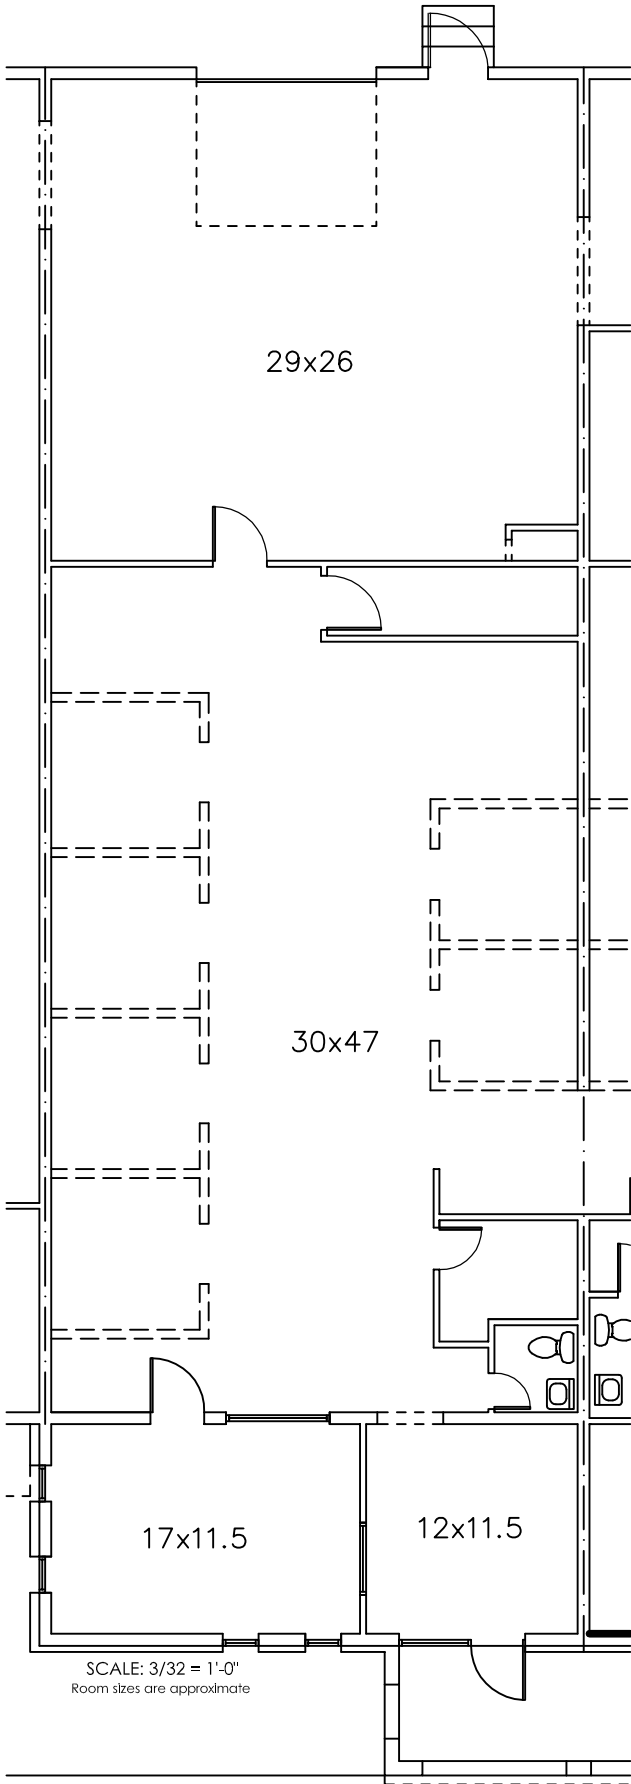

10828 GULFDALE

3,341 SF

UPDATED
05.31.2018

SCALE: 3/32" = 1'-0"
Room sizes are approximate

LOCATION PLAN

10826 GULFDALE

2,484 SF

UPDATED
05.31.2018

LOCATION PLAN

SCALE: 3/32 = 1'-0"
Room sizes are approximate

VALLA Design Group

10824 A GULFDALE

2,718 SF

UPDATED
05.31.2018

LOCATION PLAN

SCALE: 3/32" = 1'-0"
 Room sizes are approximate

10824 B GULFDAL

2,696 SF

UPDATED
 05.31.2018

LOCATION PLAN

10822 GULFDALE

2,485 SF

UPDATED
05.31.2018

28x80

1,995 SF

UPDATED
 05.31.2018