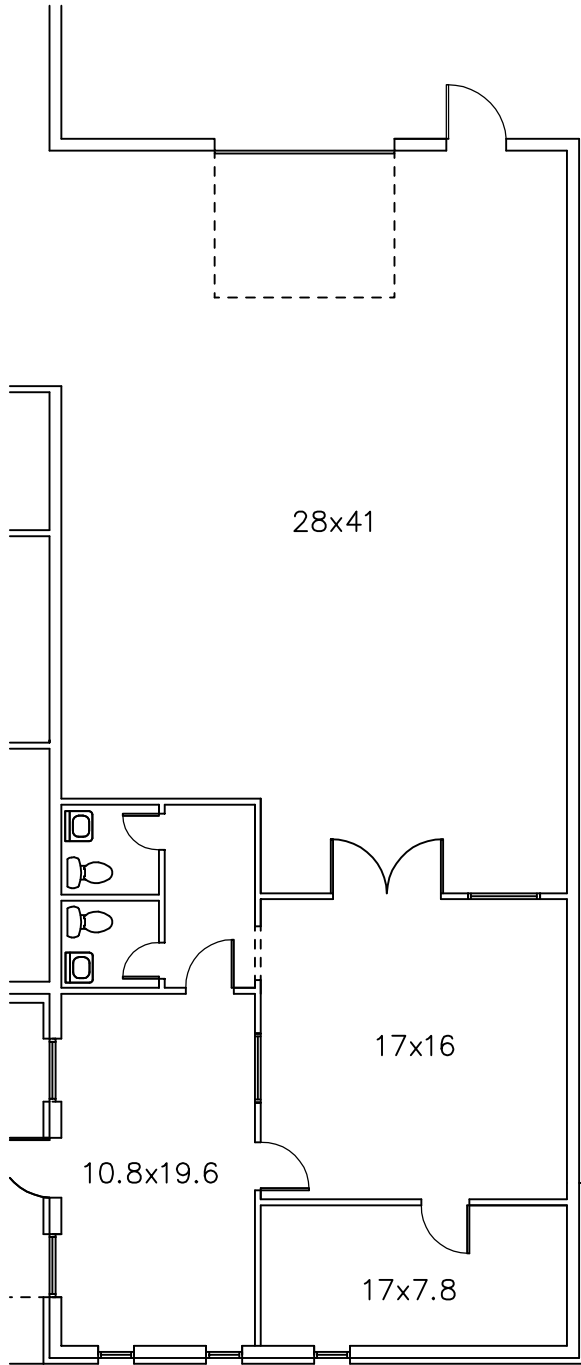

10828 GULFDALE

3,341 SF

UPDATED
05.31.2018

SCALE: 3/32" = 1'-0"
Room sizes are approximate

LOCATION PLAN

10826 GULFDALE

2,484 SF

UPDATED
05.31.2018

10824 B GULFDAL

2,696 SF

UPDATED
 05.31.2018

LOCATION PLAN

10822 GULFDALE

2,485 SF

UPDATED
05.31.2018

28x80

LOCATION PLAN

SCALE: 3/32" = 1'-0"
Room sizes are approximate

10818 GULF DALE
2,063 SF

UPDATED
05.31.2018

SCALE: 3/32" = 1'-0"
Room sizes are approximate

SCALE: 3/32" = 1'-0"
 Room sizes are approximate

10818 GULFDALE

1,995 SF

UPDATED
 05.31.2018