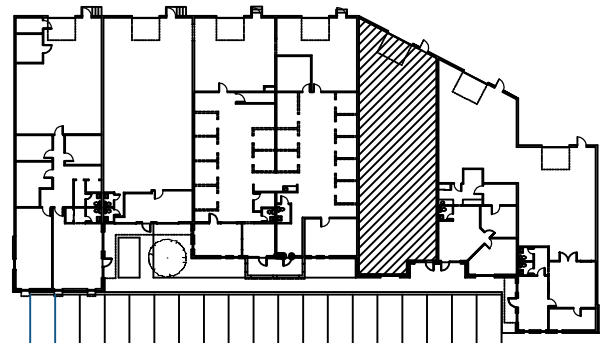

LOCATION PLAN

SCALE: 3/32 = 1'-0"
Room sizes are approximate

VALLA Design Group

10824 A GULFDALE

2,718 SF

UPDATED
05.31.2018

LOCATION PLAN

SCALE: 3/32" = 1'-0"
 Room sizes are approximate

10824 B GULFDAL

2,696 SF

UPDATED
 05.31.2018

LOCATION PLAN

10822 GULFDALE

2,485 SF

UPDATED
05.31.2018

28x80

LOCATION PLAN

SCALE: 3/32" = 1'-0"
Room sizes are approximate

10818 GULF DALE
2,063 SF

UPDATED
05.31.2018

SCALE: 3/32" = 1'-0"
Room sizes are approximate

SCALE: 3/32" = 1'-0"
 Room sizes are approximate

10818 GULFDALE