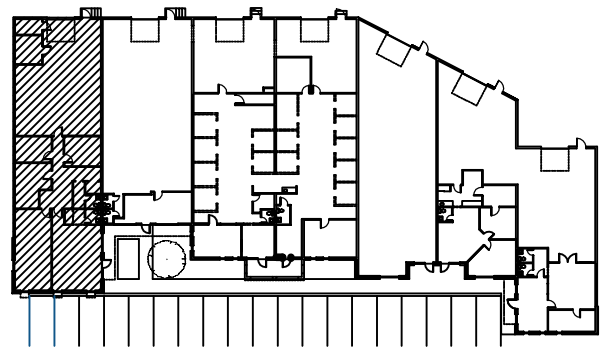

17,682 TOTAL FLOOR SF

05.31.2018

10818-10828
GULF DALE
SAN ANTONIO, TEXAS

NOT TO SCALE

D E S I G N G R O U P

1232 NORTH HACKBERRY, SAN ANTONIO, TEXAS 78202
PHONE: 210.641.0258
FAX: 210.641.0280
EMAIL: VALLA@VALLA-INC.COM
WWW.VALLA-INC.COM

10828 GULFDALE

3,341 SF

UPDATED
05.31.2018

SCALE: 3/32" = 1'-0"
Room sizes are approximate

LOCATION PLAN

10826 GULFDALE

2,484 SF

UPDATED
05.31.2018

LOCATION PLAN

SCALE: 3/32 = 1'-0"
Room sizes are approximate

VALLA Design Group

10824 A GULFDALE

2,718 SF

UPDATED
05.31.2018

LOCATION PLAN

SCALE: 3/32" = 1'-0"
 Room sizes are approximate