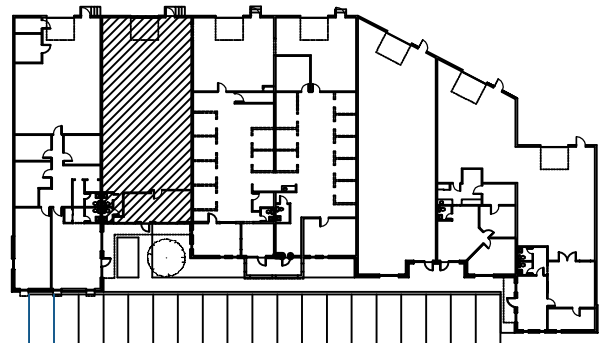

10828 GULFDALE

3,341 SF

UPDATED
05.31.2018

SCALE: 3/32" = 1'-0"
Room sizes are approximate

LOCATION PLAN

10826 GULFDALE

2,484 SF

UPDATED
05.31.2018

LOCATION PLAN

SCALE: 3/32 = 1'-0"
Room sizes are approximate

VALLA Design Group

10824 A GULFDALE

2,718 SF

UPDATED
05.31.2018

LOCATION PLAN

SCALE: 3/32" = 1'-0"
 Room sizes are approximate

10824 B GULFDAL

2,696 SF

UPDATED
 05.31.2018

LOCATION PLAN

10822 GULFDALE

2,485 SF

UPDATED
05.31.2018

28x80