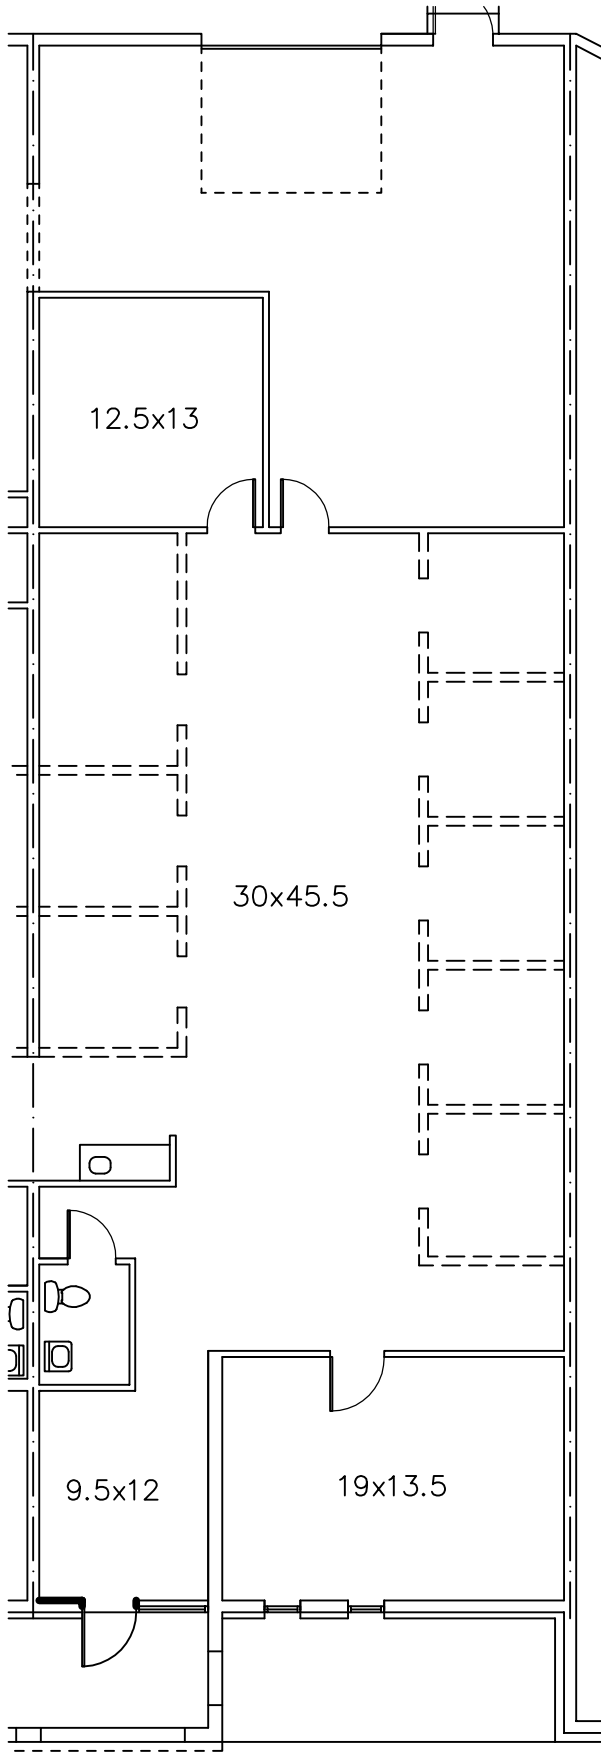

10828 GULFDALE

3,341 SF

UPDATED
05.31.2018

SCALE: 3/32" = 1'-0"
Room sizes are approximate

LOCATION PLAN

10826 GULFDALE

2,484 SF

UPDATED
05.31.2018

LOCATION PLAN

SCALE: 3/32 = 1'-0"
Room sizes are approximate

VALLA Design Group

10824 A GULFDALE

2,718 SF

UPDATED
05.31.2018

LOCATION PLAN

SCALE: 3/32" = 1'-0"
 Room sizes are approximate

10824 B GULFDAL

2,696 SF

UPDATED
 05.31.2018

LOCATION PLAN

10822 GULFDALE

2,485 SF

UPDATED
05.31.2018

28x80

1,995 SF

UPDATED
 05.31.2018