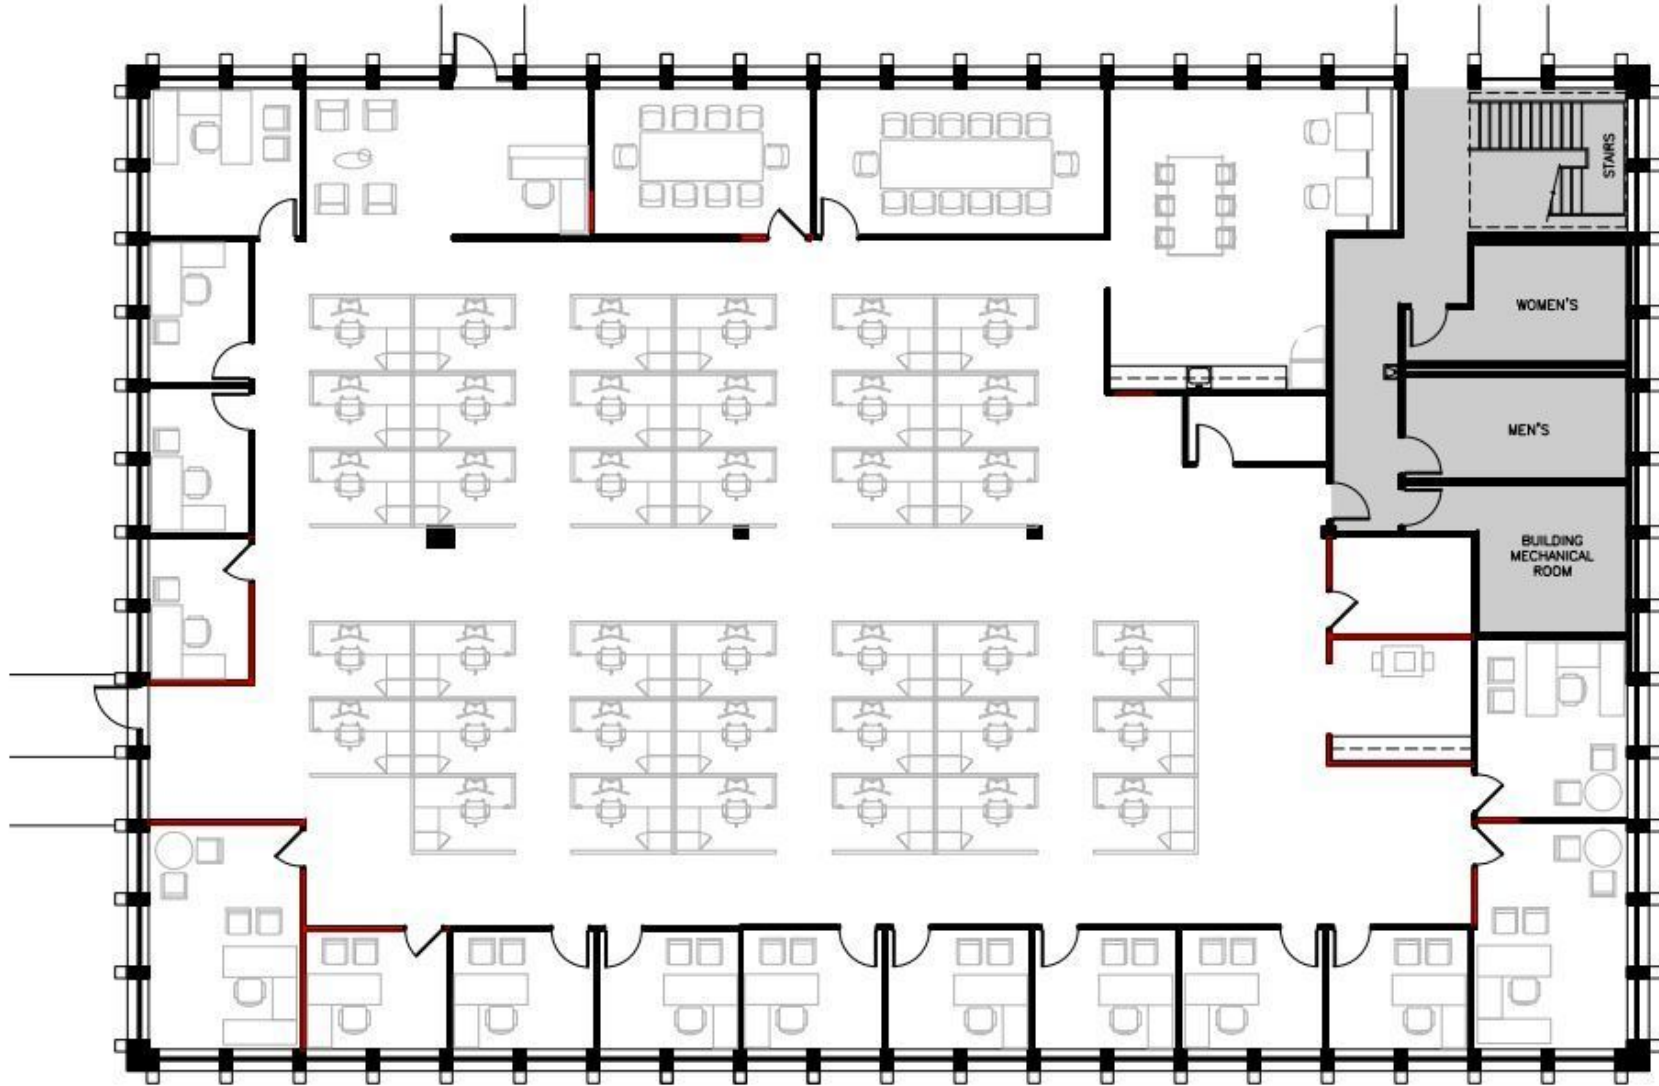

SUITE 240-250 | 10,402 SF

280 SHUMAN BLVD | NAPERVILLE, IL

RYAN MOEN
630.480.6346
RMoen@VersaRES.com

JOHN MILLNER
630.480.6342
JMillner@VersaRES.com

1 MID AMERICA PLAZA, 3RD FLOOR
OAKBROOK TERRACE, IL 60181
630.480.6413