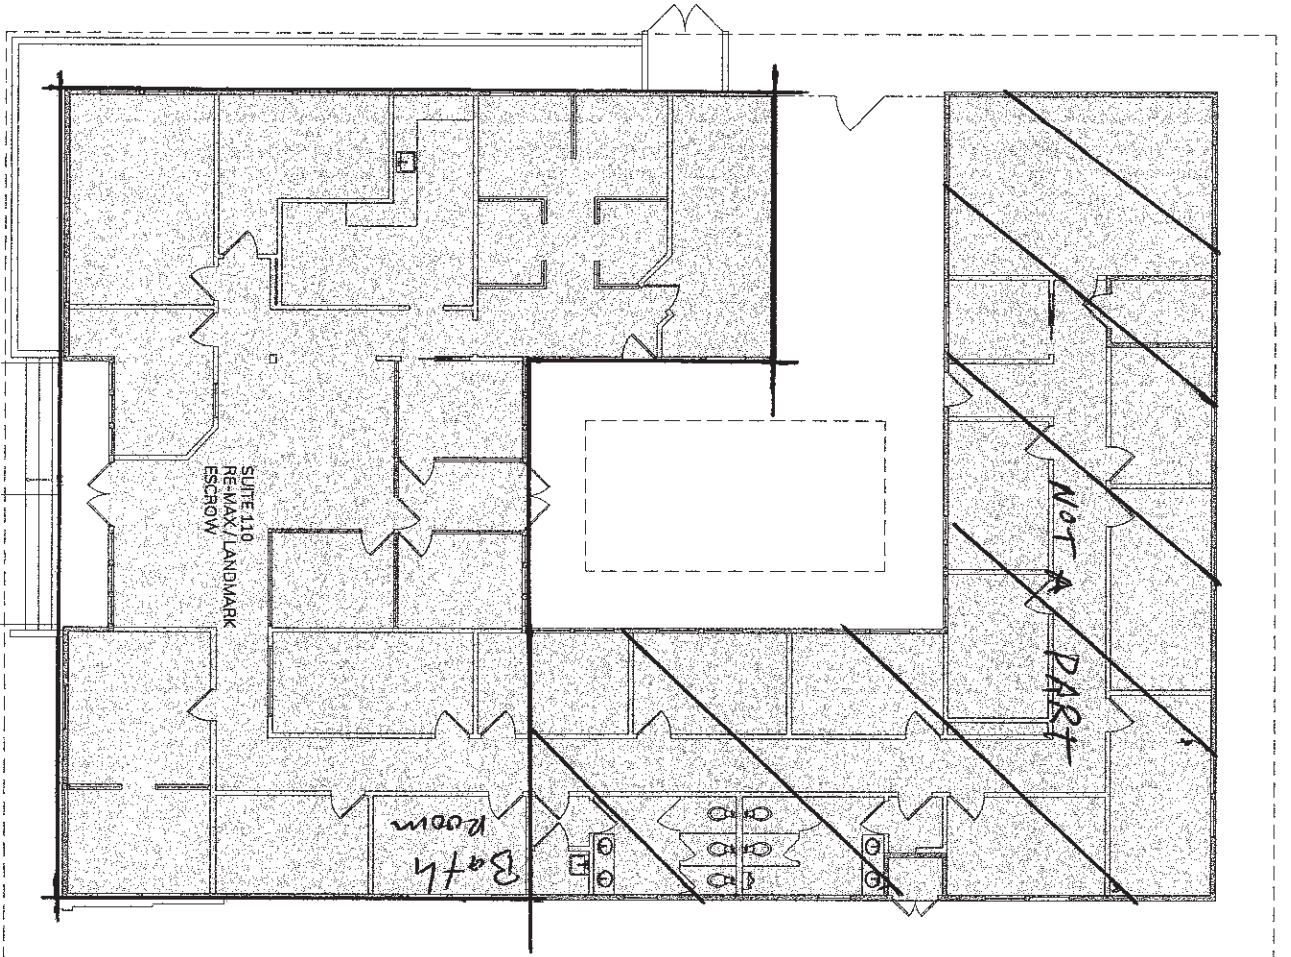

01 17561 17th St.
Tustin, CA 92780

Gross Area 1: 6,045

contoured

1130
110 - RE-MAX/LANDMARK
ESCROW
Gross Area 1
6,045