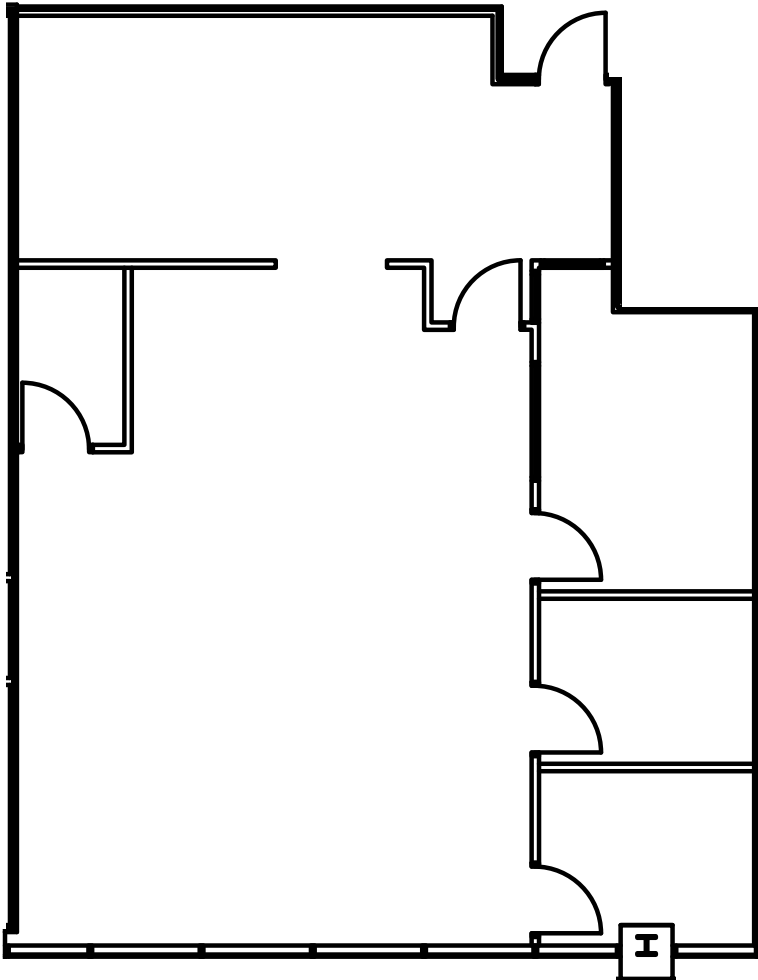

4601 CREEKSTONE

4601 Creekstone Drive | Durham

Suite 120 | 1,548 RSF

Disclaimer: The above floor plan is not to scale. The available space shown is believed to be correct but is subject to change.