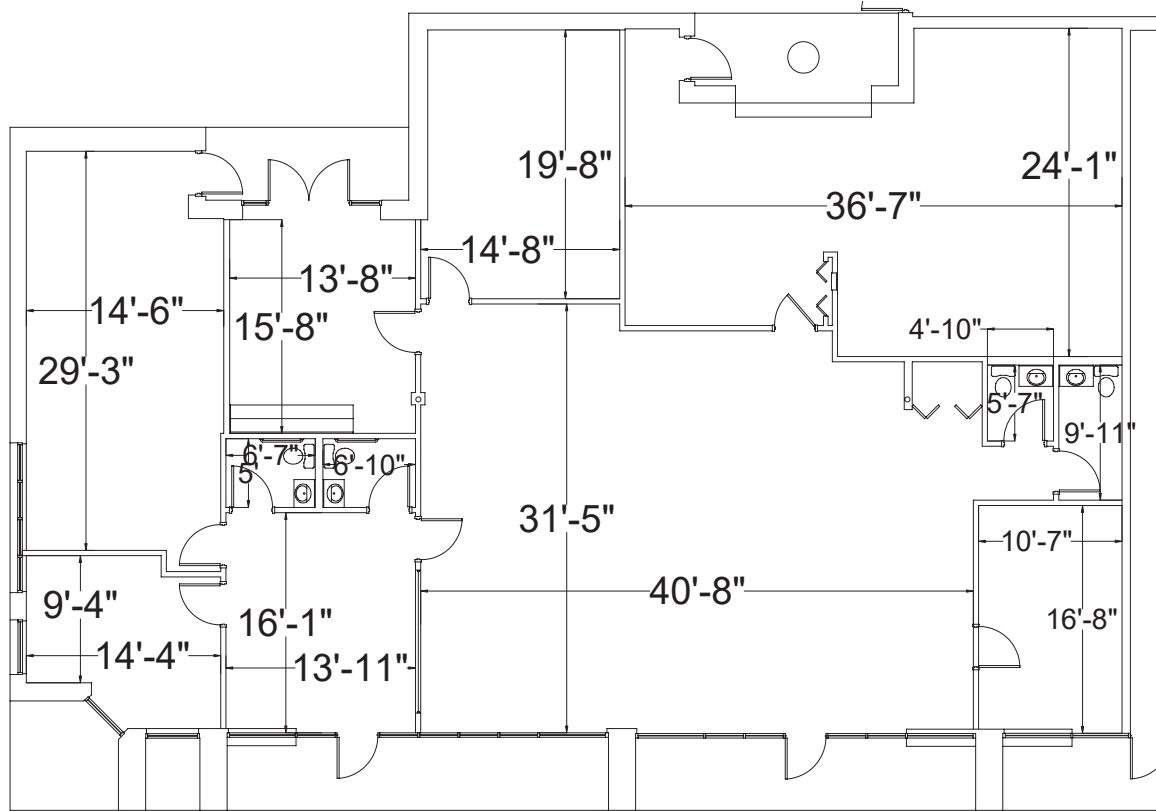

5804 Breckenridge Parkway, Tampa, FL

Suite E: 4,365 RSF

KEY PLAN

For more information:

Kelli Hatton
+1 813.454.1619
khatton@naiburnsscalo.com

Coy Lowrey
+1 813.215.8168
clowrey@naiburnsscalo.com

5201 W Kennedy Blvd, Suite 925
Tampa, FL
+1 813.815.8360