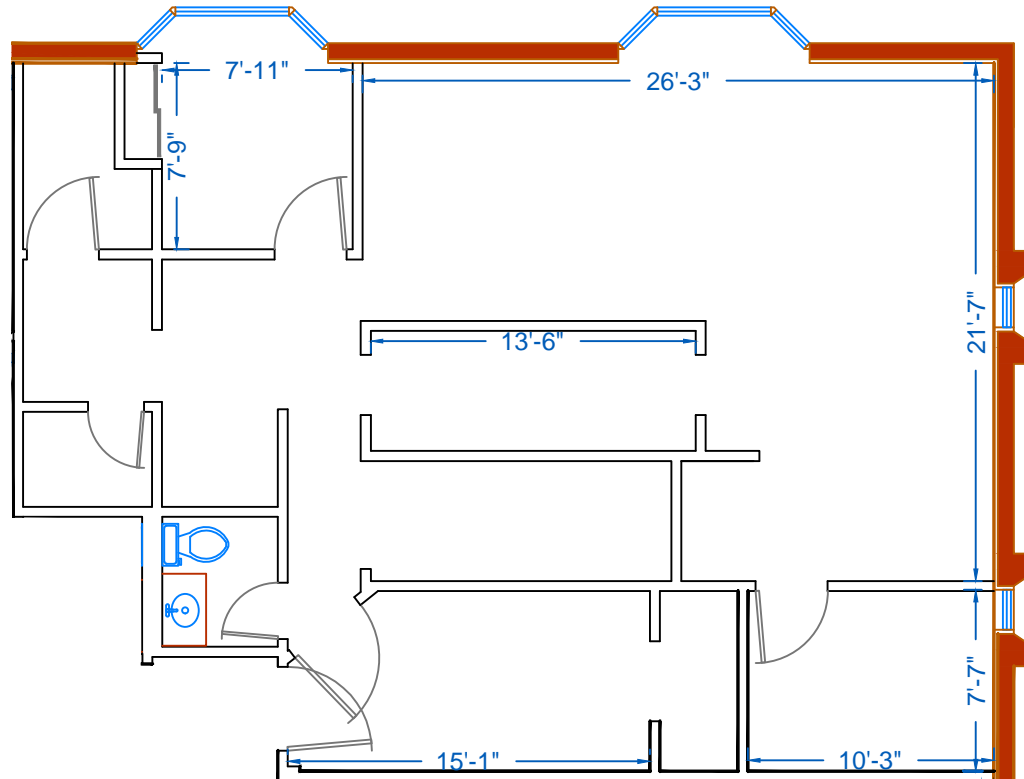

The Office Park of Palatine

600 N North Court, Suite 250
1,430 Rentable Square Feet

Scale: 3/16" = 1'-0"

PO Box 1189
Palatine, IL 60078

MOATS
OFFICE PROPERTIES

Office: 847-359-2121
Ryan: 847-363-9700