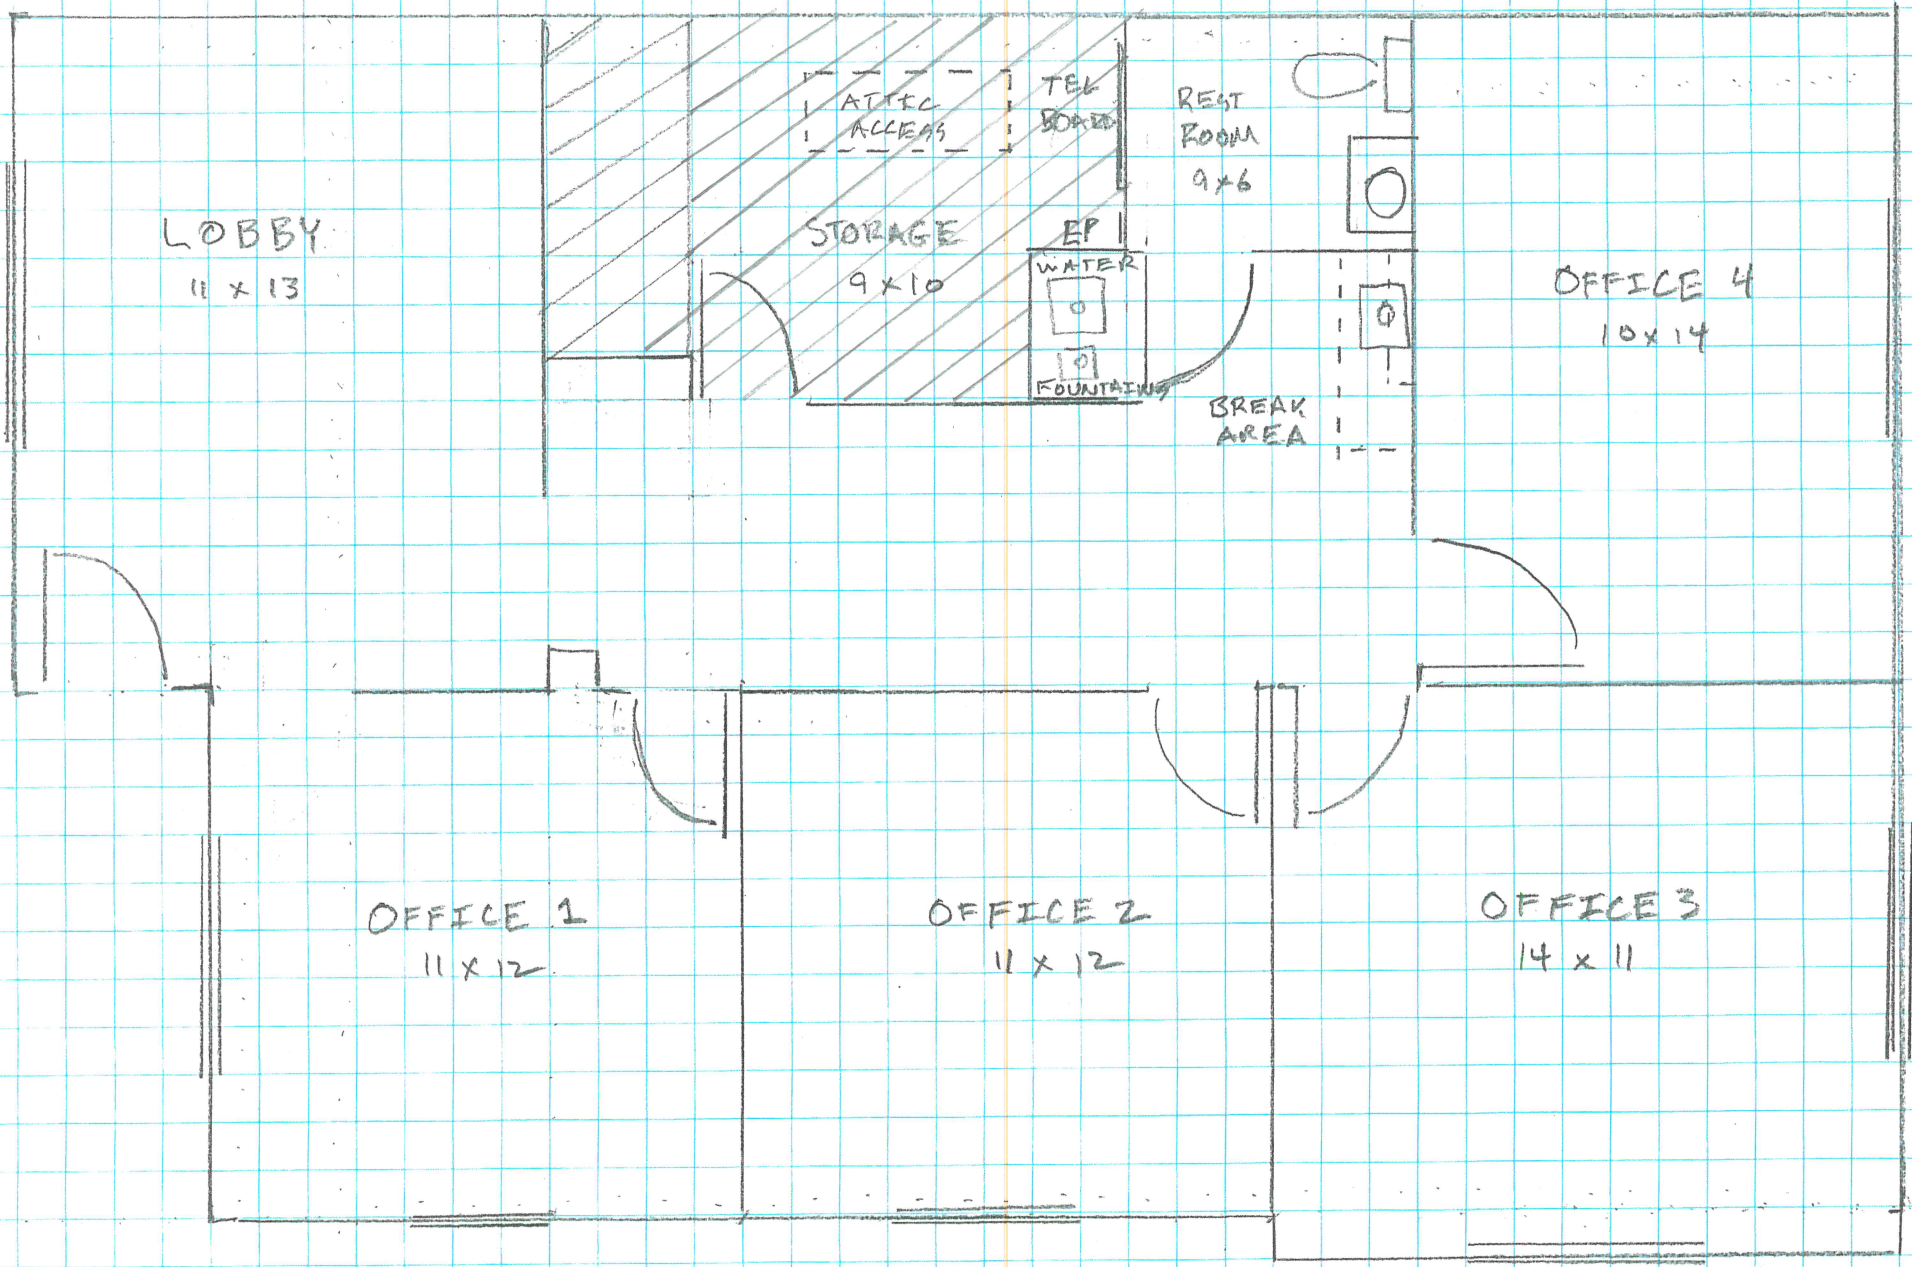

APPROXIMATE  
SPACE PLAN

11797 Northfall Lane, Suite 701, Alphavetta, GEORGIA 30089

June 22, 2025

Approx 1,020 SF