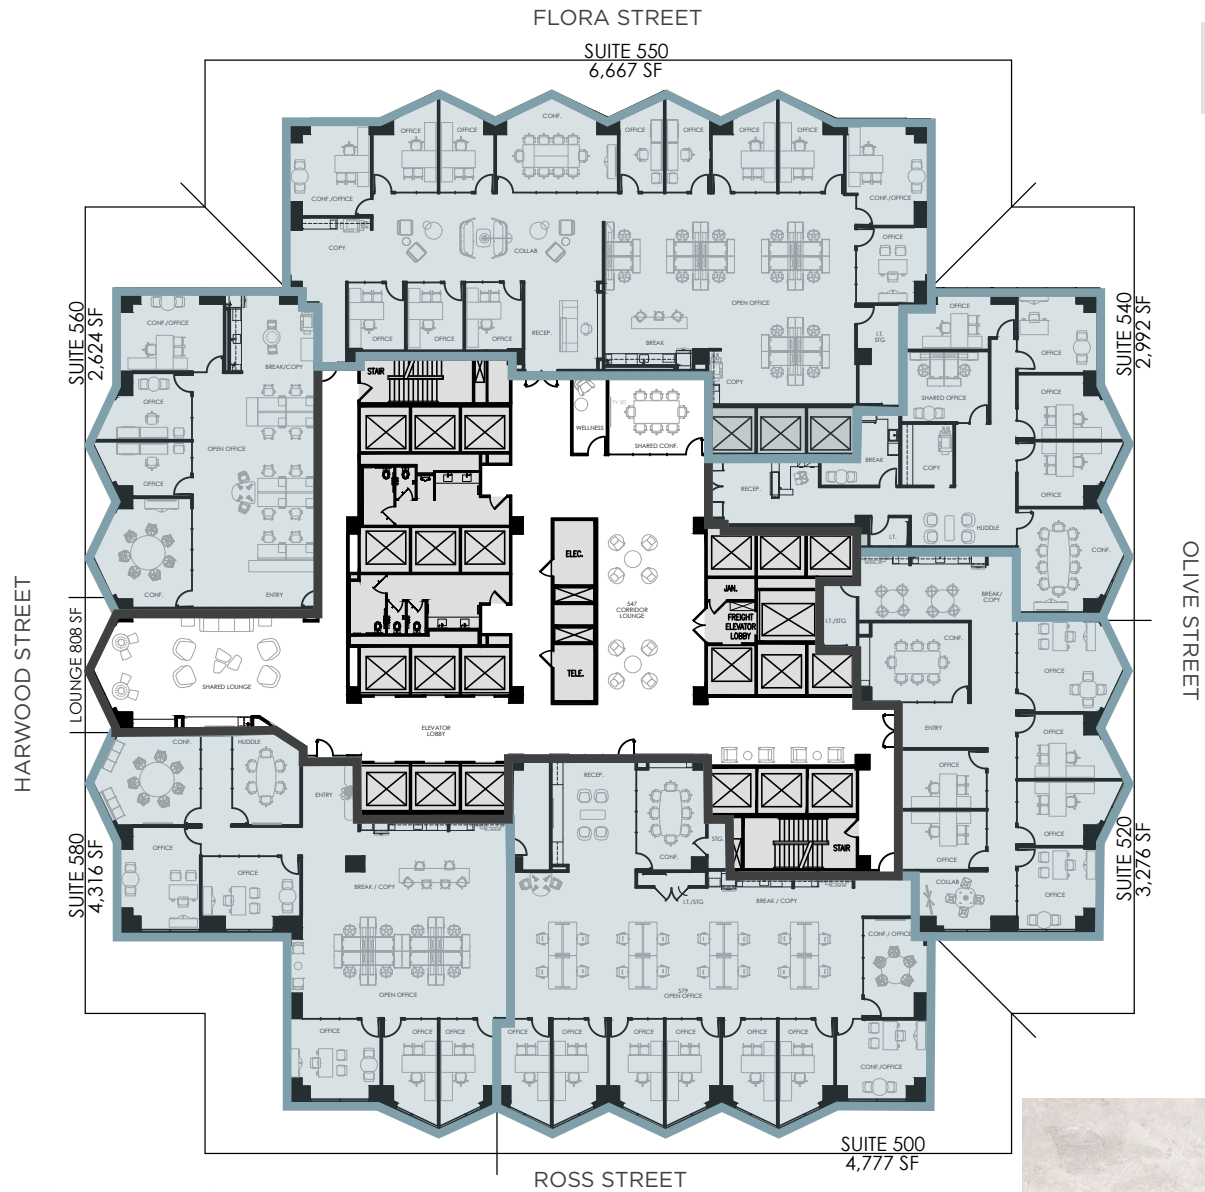

SPEC SUITES

COMMON AREA