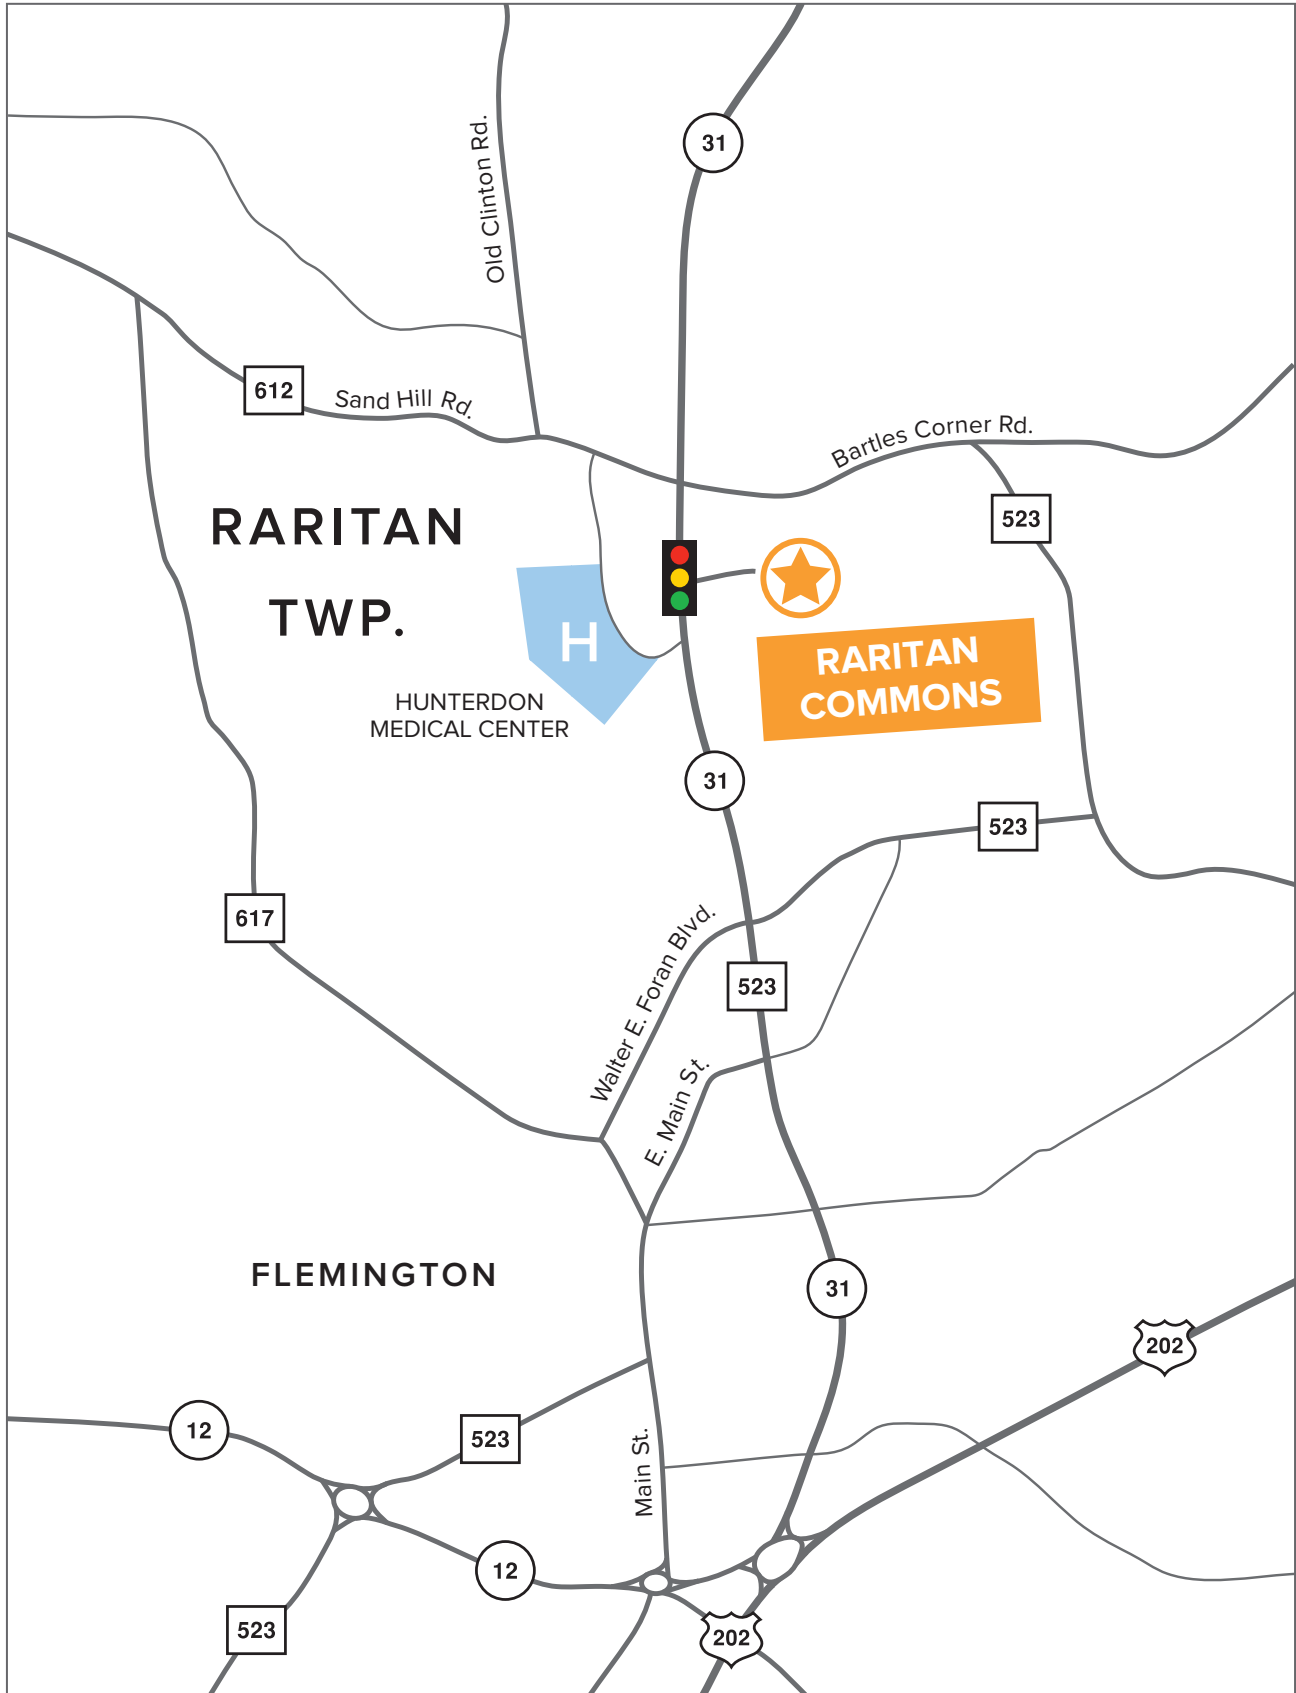

RARITAN COMMONS

200 Route 31 North | Flemington | Hunterdon County | New Jersey